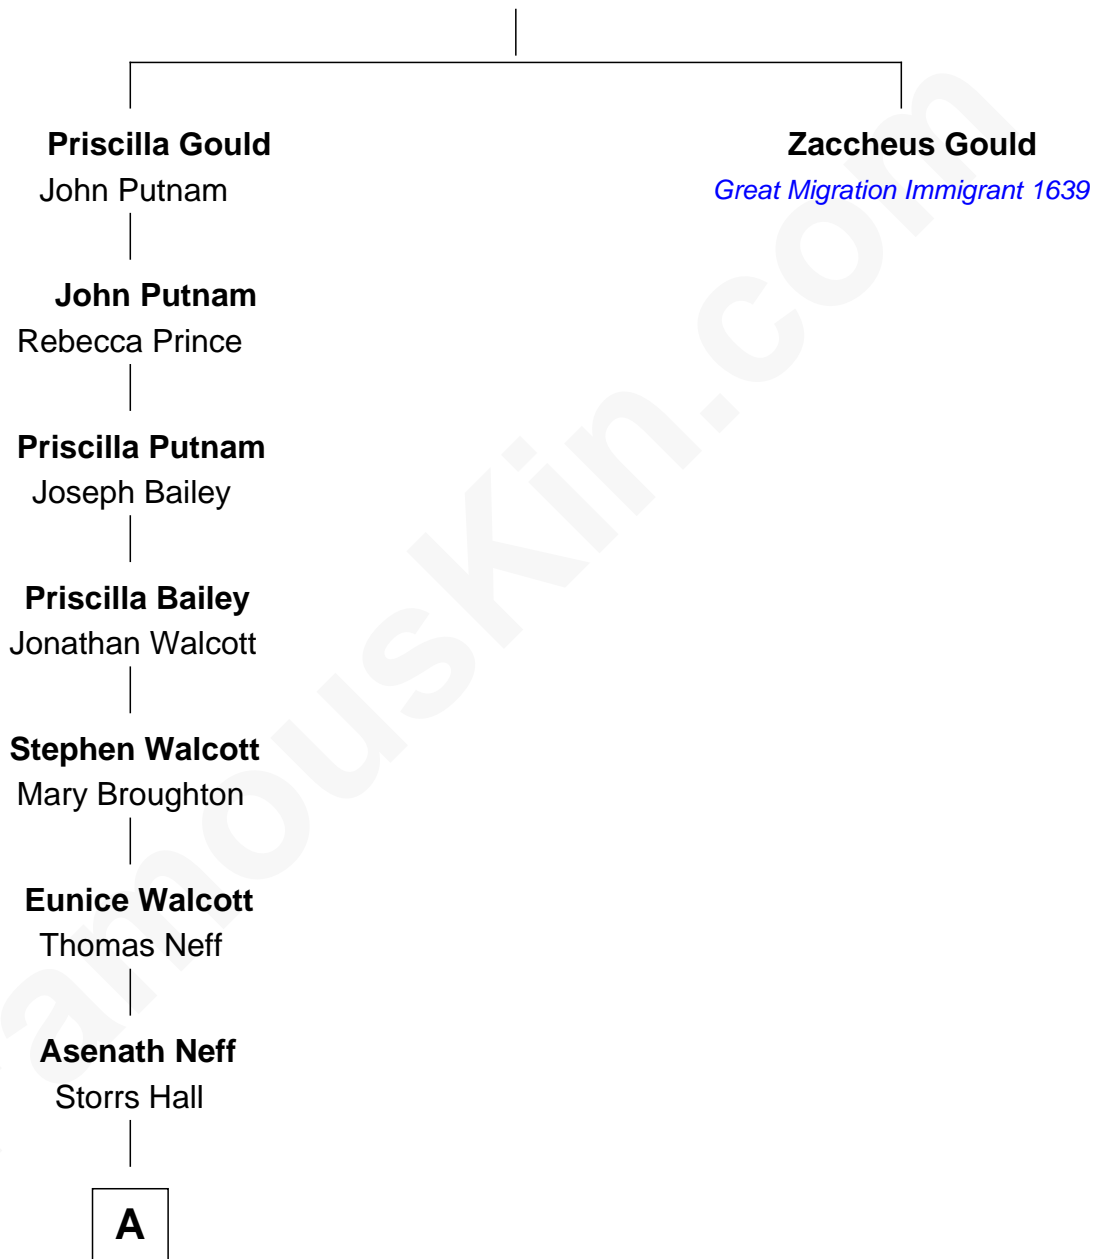

FamousKin.com Relationship Chart of

Henry Howard Sessions

Railroad Car Inventor

7th great-grandnephew of

Zaccheus Gould

(c1589 - c1668) - Great Migration Immigrant 1639

Richard Gould

A

—
Asenath Hall
Rufus Sessions

—
Milton Sessions
Rosanna Beals

—
Henry Howard Sessions
Railroad Car Inventor

FamousKin.com