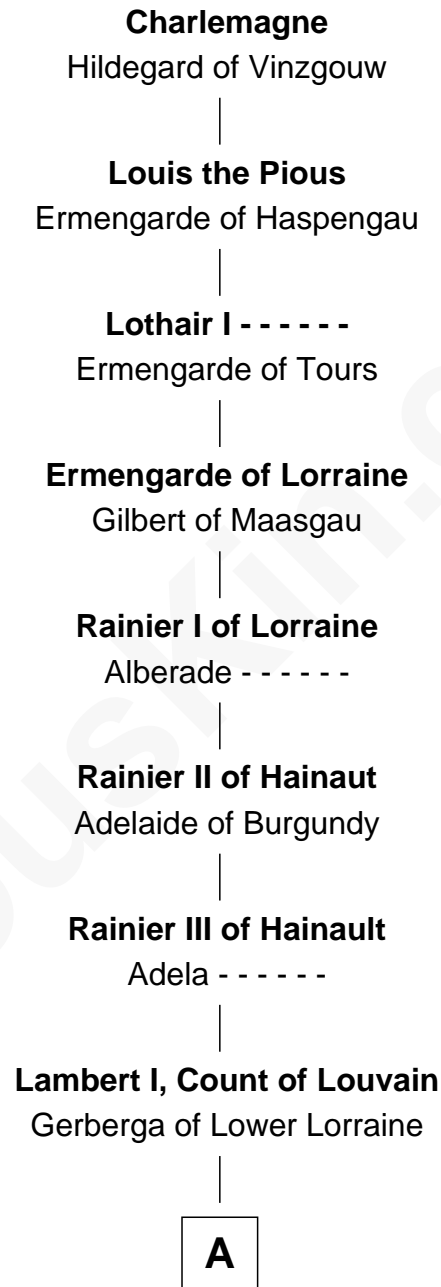

FamousKin.com Relationship Chart of

Henry Howard Sessions

Railroad Car Inventor

36th Great-grandson of

Charlemagne

King of the Franks

B

Sir William de Plumpton

Alice Hamerton

Agnes Sherburne

Henry Rushton

Nicholas Rushton

Margaret Radcliffe

Agnes Rushton

Richard Worthington

Peter Worthington