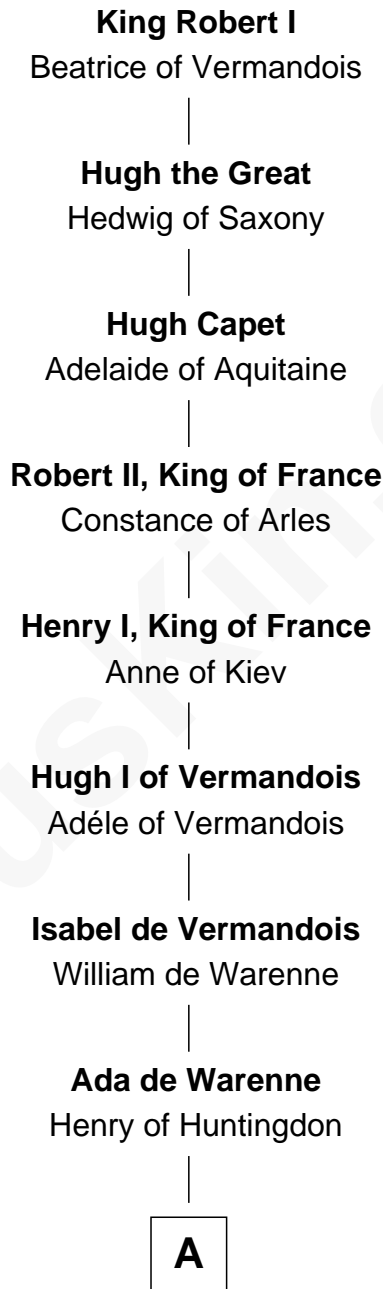

FamousKin.com

Relationship Chart of

Henry Howard Sessions

Railroad Car Inventor

31st Great-grandson of

King Robert I
King of France

B

Agnes Sherburne

Henry Rushton

Nicholas Rushton

Margaret Radcliffe

Agnes Rushton

Richard Worthington

Peter Worthington

Isabel Anderton

Isabel Worthington

Samuel Storrs

Samuel Storrs

Mary Warner

C

C

—
Martha Storrs

Nathaniel Hall

—
Nathaniel Hall