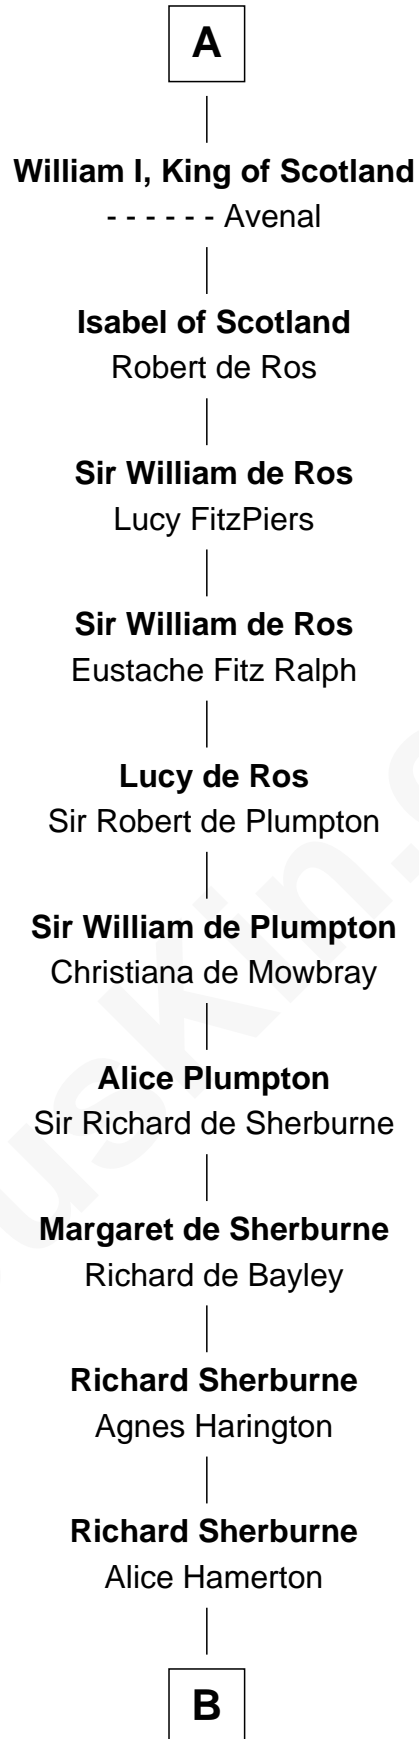

FamousKin.com

Relationship Chart of

Henry Howard Sessions

Railroad Car Inventor

31st Great-grandson of

King Robert I
King of France

B

Agnes Sherburne

Henry Rushton

Nicholas Rushton

Margaret Radcliffe

Agnes Rushton

Richard Worthington

Peter Worthington

Isabel Anderton

Isabel Worthington

Robert Worden

Peter Worden

Mrs. Margaret Grice Wall

Peter Worden

Mary - - - - -

Mary Worden

John Burgess

Martha Burgess

Samuel Storrs

Samuel Storrs

Mary Warner

C

C

—
Martha Storrs

Nathaniel Hall

—
Nathaniel Hall