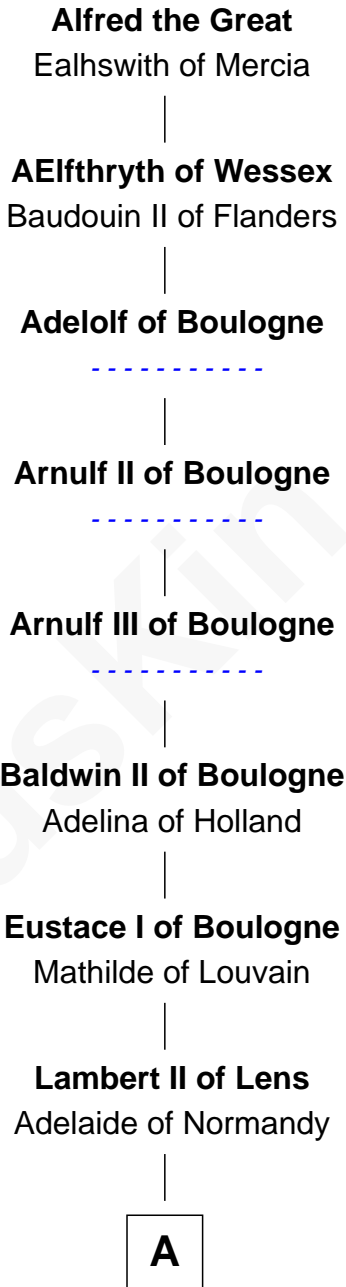

## Relationship Chart of

### Henry Howard Sessions

*Railroad Car Inventor*

**34th Great-grandson of**  
**Alfred the Great**  
*King of the Anglo-Saxons*

**A**

**Judith of Lens**

Waltheof II of Northumbria

**Maud of Northumberland**

David I, King of Scotland

**Henry of Huntingdon**

Ada de Warenne

**William I, King of Scotland**

----- Avenal

**Isabel of Scotland**

Robert de Ros

**Sir William de Ros**