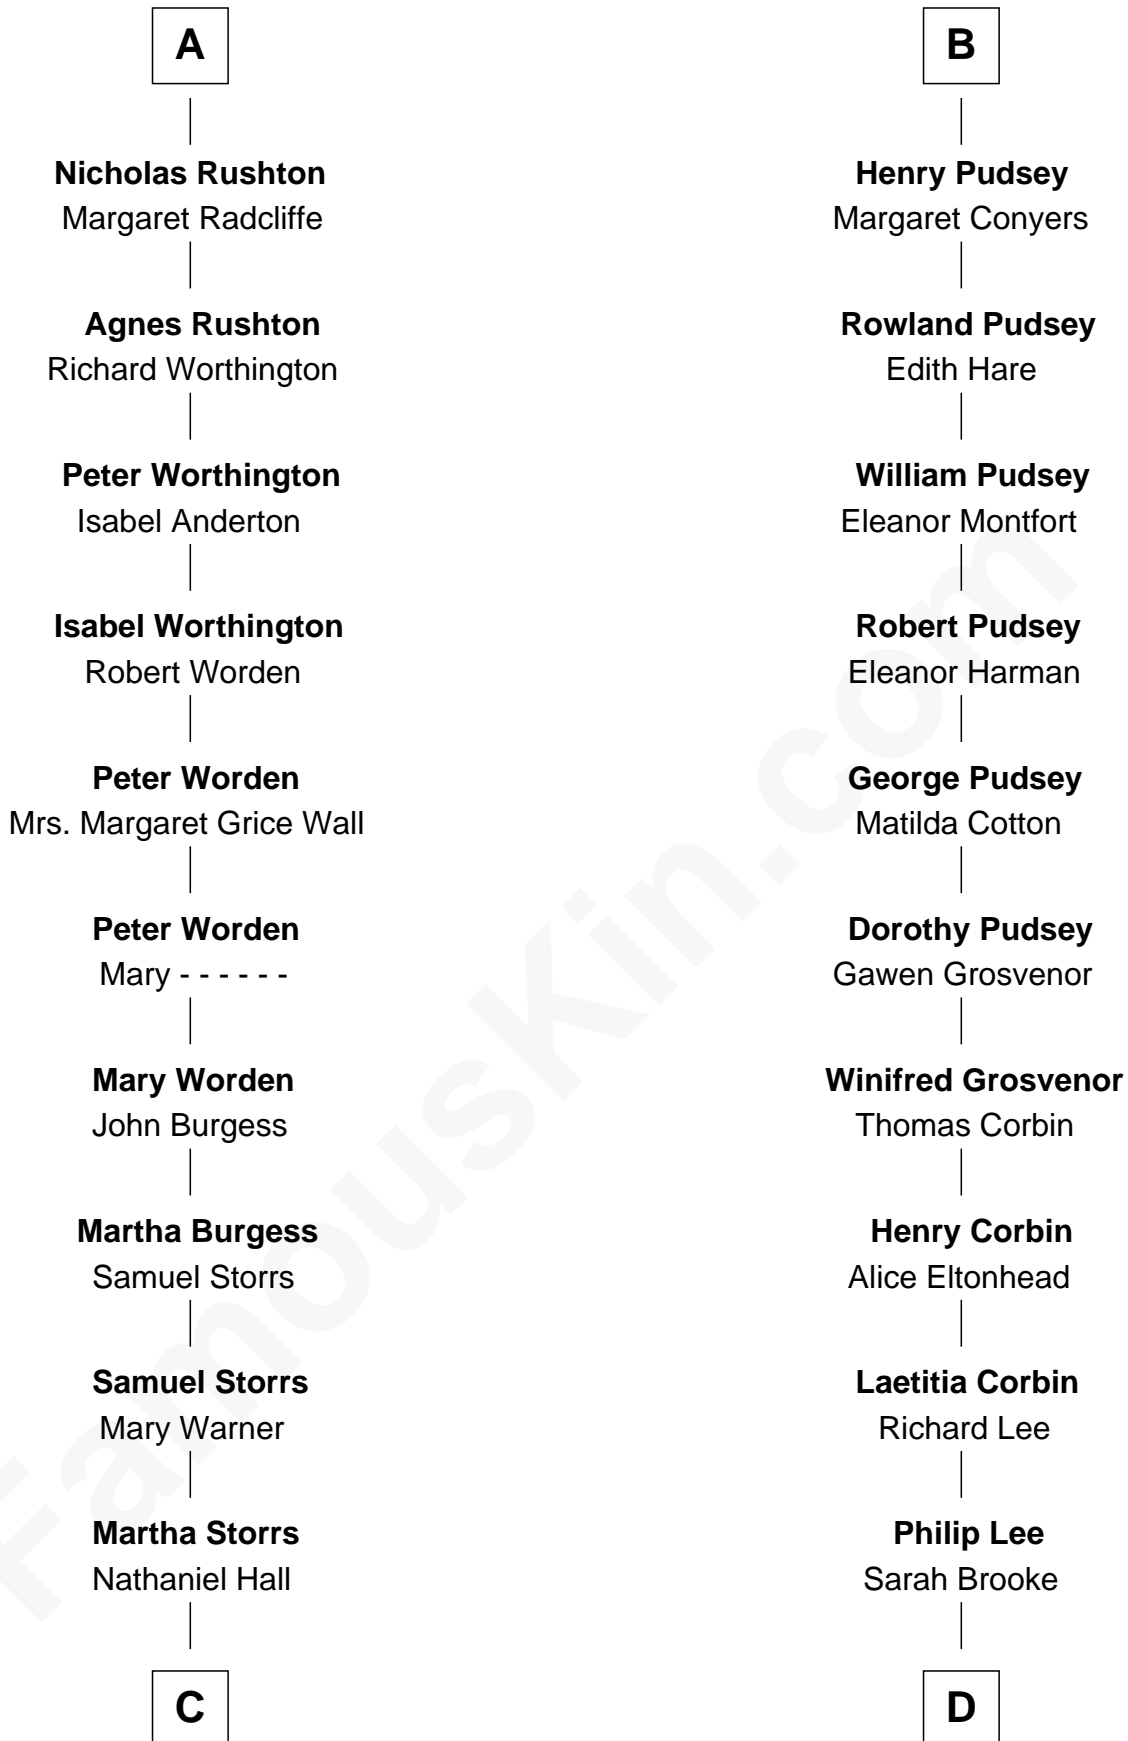

FamousKin.com

Relationship Chart of

Henry Howard Sessions

Railroad Car Inventor

18th cousin 3 times removed of

Thomas Sim Lee
2nd and 7th Governor of Maryland

C

Nathaniel Hall
Mehitable Storrs

Storrs Hall
Asenath Neff

Asenath Hall
Rufus Sessions

Milton Sessions
Rosanna Beals

Henry Howard Sessions
Railroad Car Inventor

D

Thomas Lee
Christiana Sim

Thomas Sim Lee
2nd and 7th Governor of Maryland

FamousKin.com