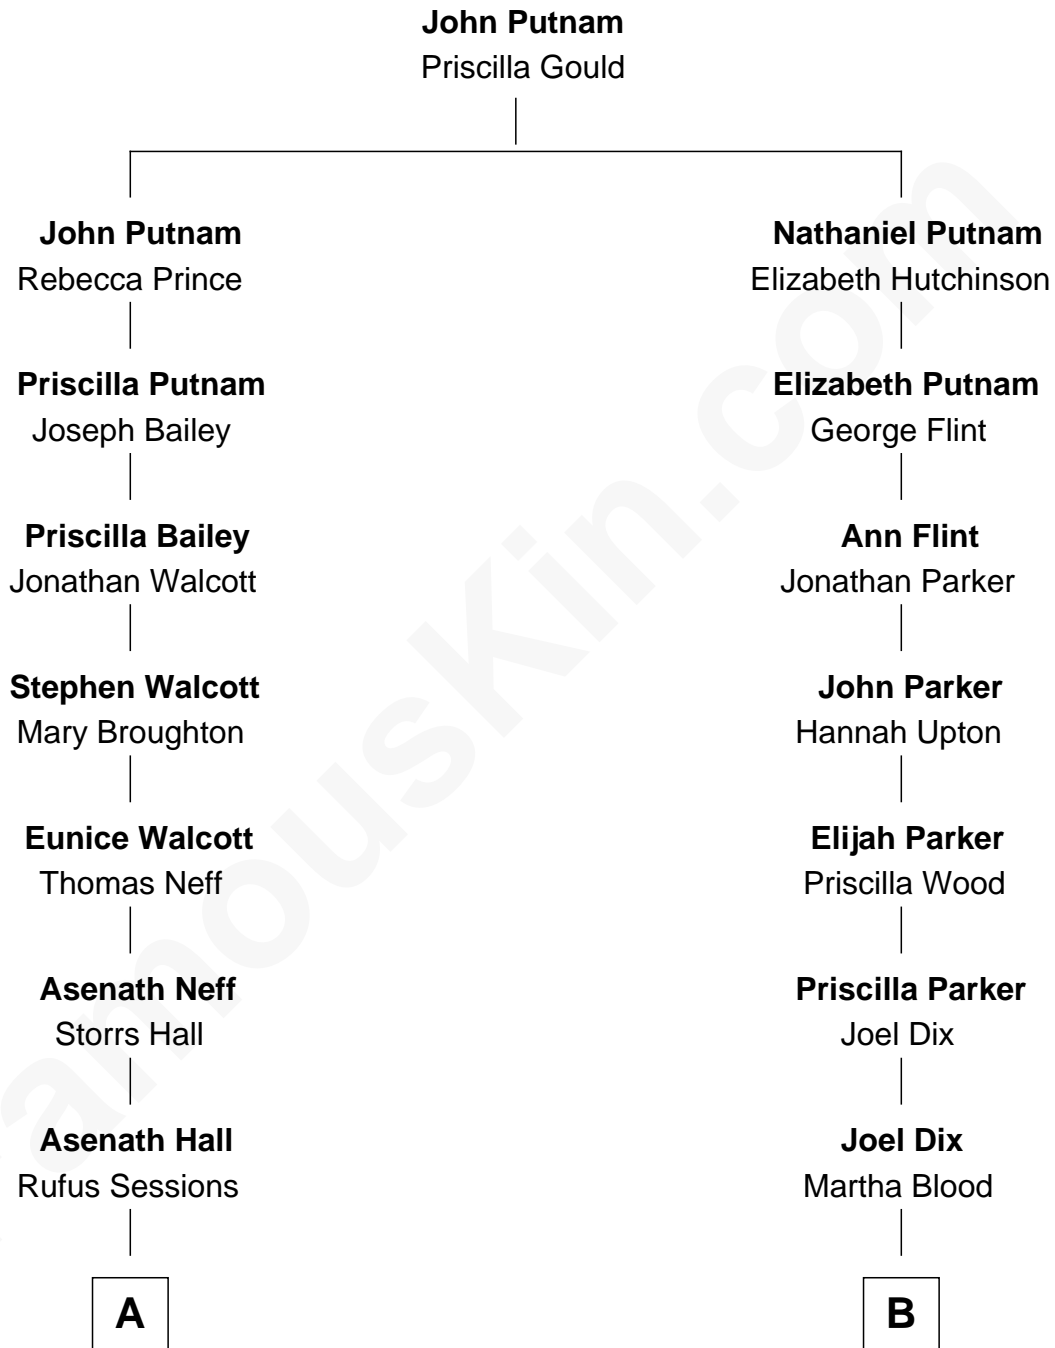

FamousKin.com

Relationship Chart of

Henry Howard Sessions

Railroad Car Inventor

8th cousin 3 times removed of

John Cena

Movie Actor and WWE Pro Wrestler

A

Milton Sessions

Rosanna Beals

Henry Howard Sessions

Railroad Car Inventor

B

Martha Emma Dix

Charles H. Nichols

Charles Nichols