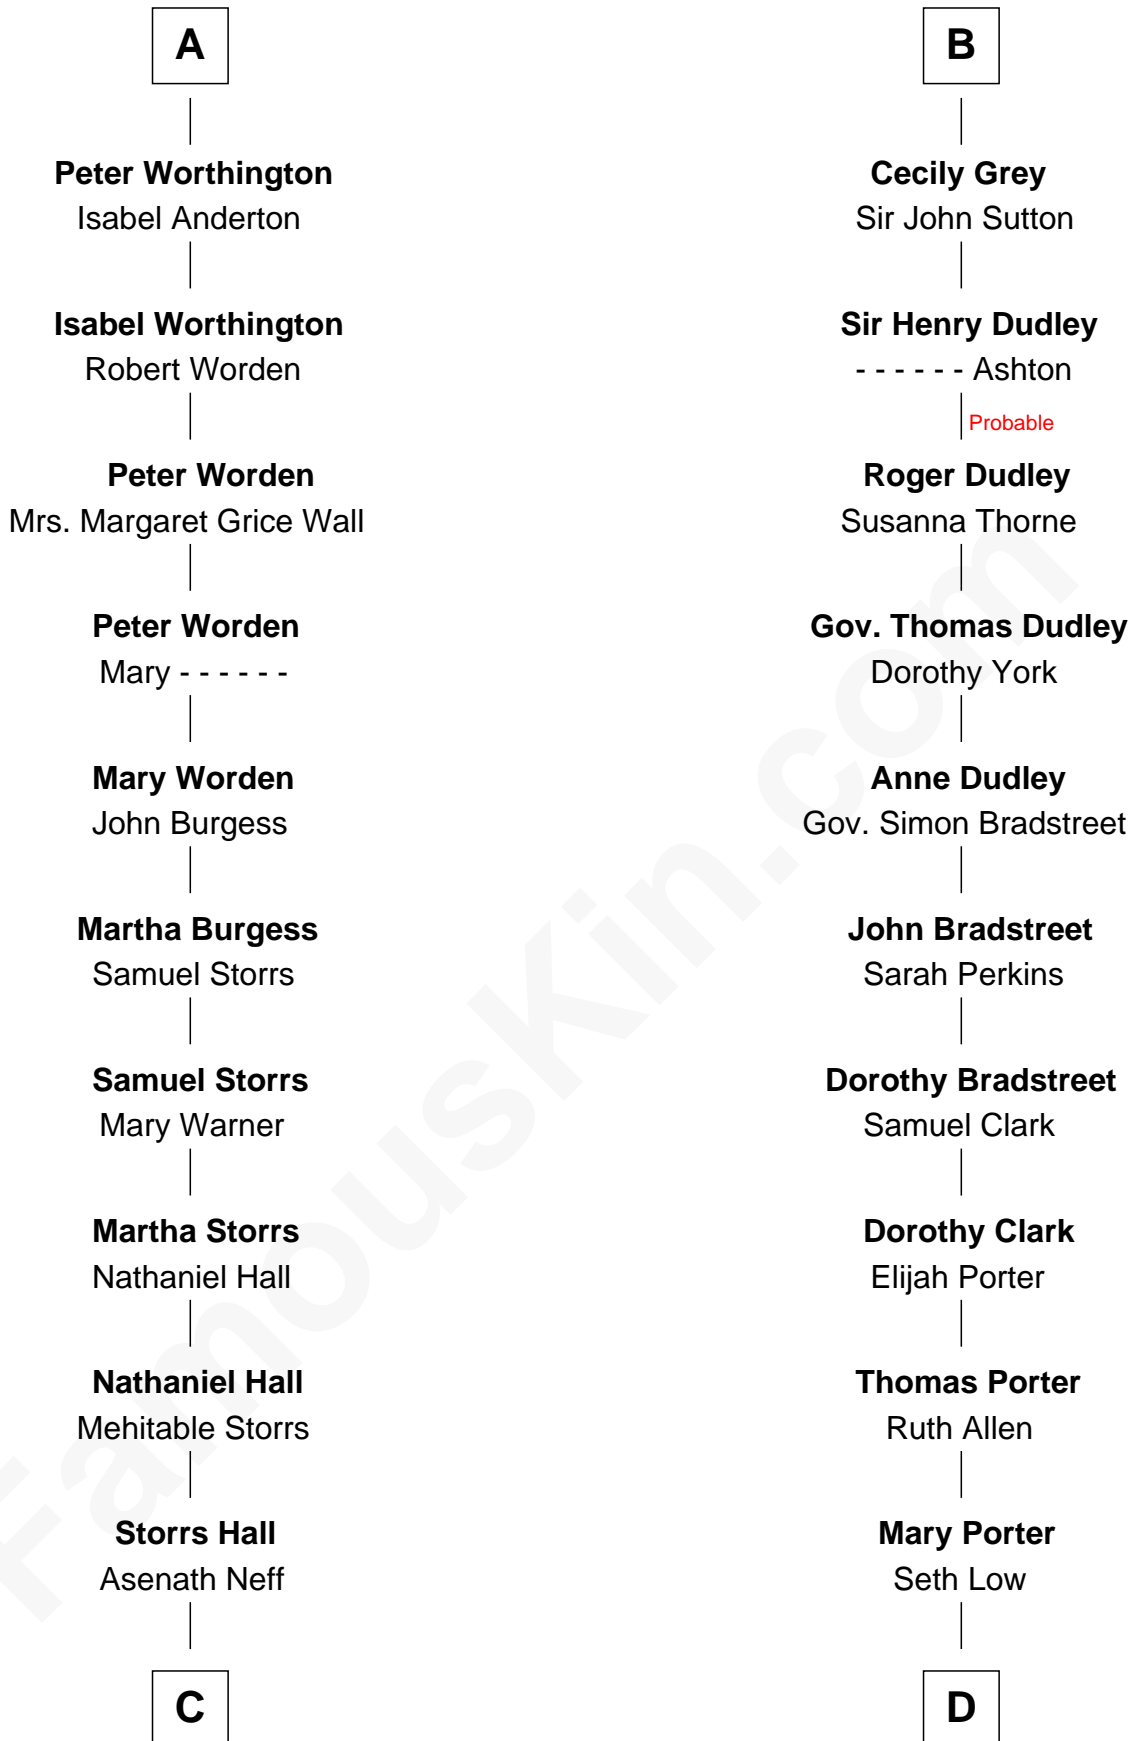

FamousKin.com

Relationship Chart of Henry Howard Sessions

Railroad Car Inventor

19th cousin 2 times removed of
Bill Weld
68th Governor of Massachusetts

C

Asenath Hall
Rufus Sessions

Milton Sessions
Rosanna Beals

Henry Howard Sessions
Railroad Car Inventor

D

Harriet Low
John Babcock Hillard

Harriet Hillard
William Augustus White

Margaret Low White
Francis Minot Weld

David Weld
Mary Blake Nichols

Bill Weld
68th Governor of Massachusetts