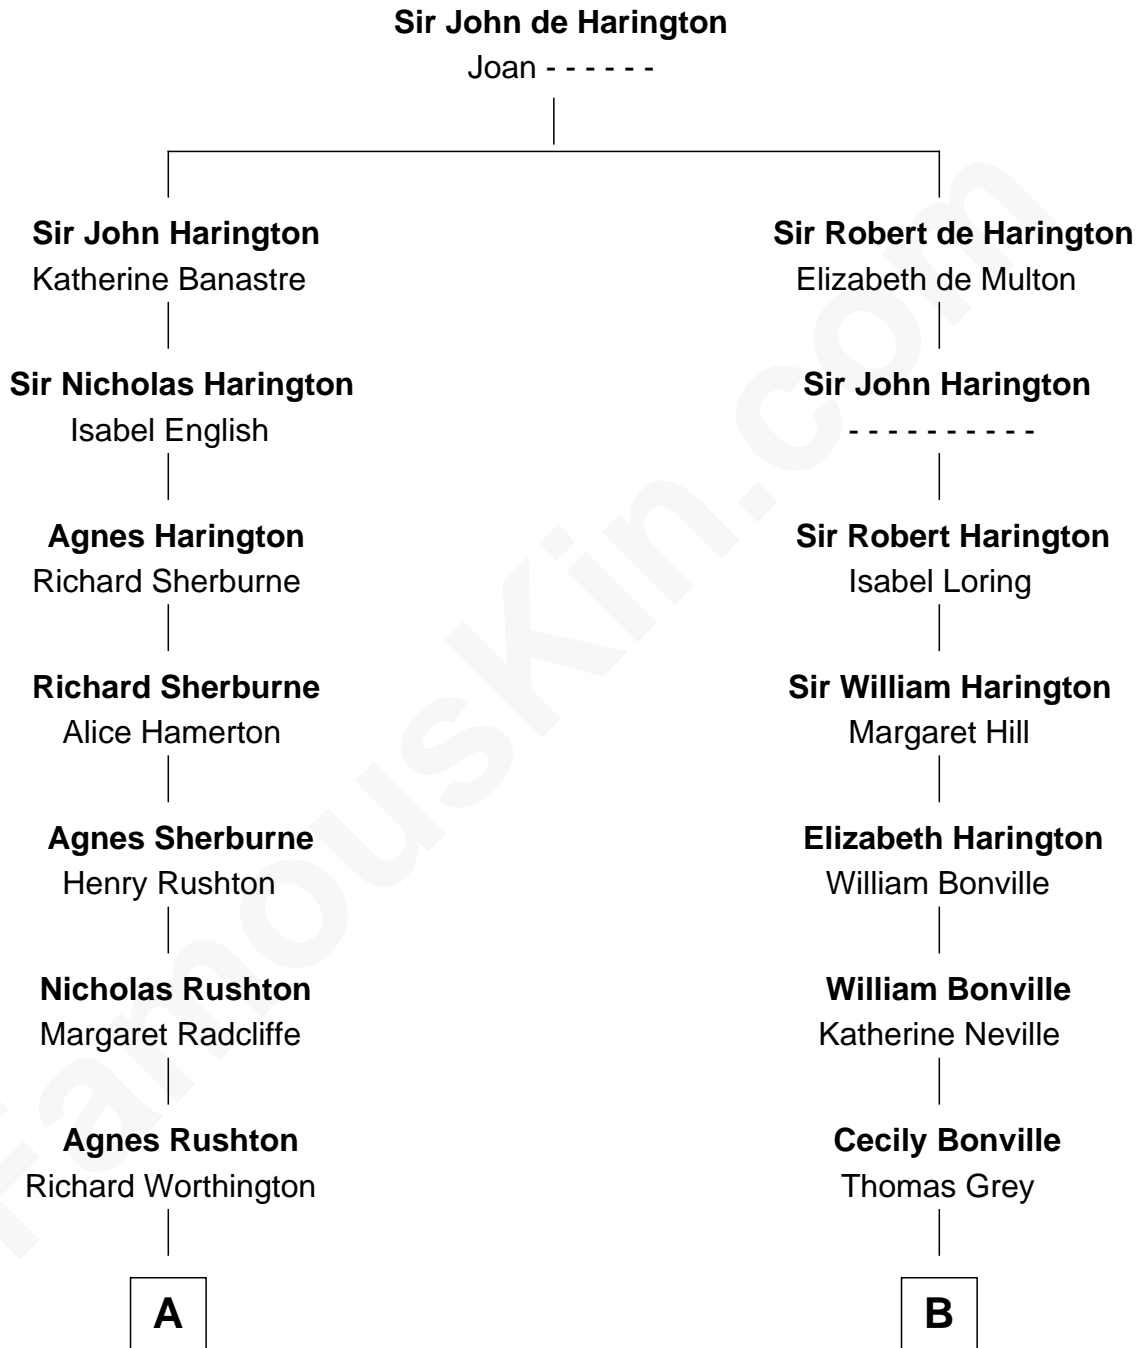

FamousKin.com

Relationship Chart of Henry Howard Sessions

Railroad Car Inventor

19th cousin 2 times removed of
Bill Weld
68th Governor of Massachusetts

C

Asenath Hall
Rufus Sessions

Milton Sessions
Rosanna Beals

Henry Howard Sessions
Railroad Car Inventor

D

Harriet Low
John Babcock Hillard

Harriet Hillard
William Augustus White

Margaret Low White
Francis Minot Weld

David Weld
Mary Blake Nichols

Bill Weld
68th Governor of Massachusetts