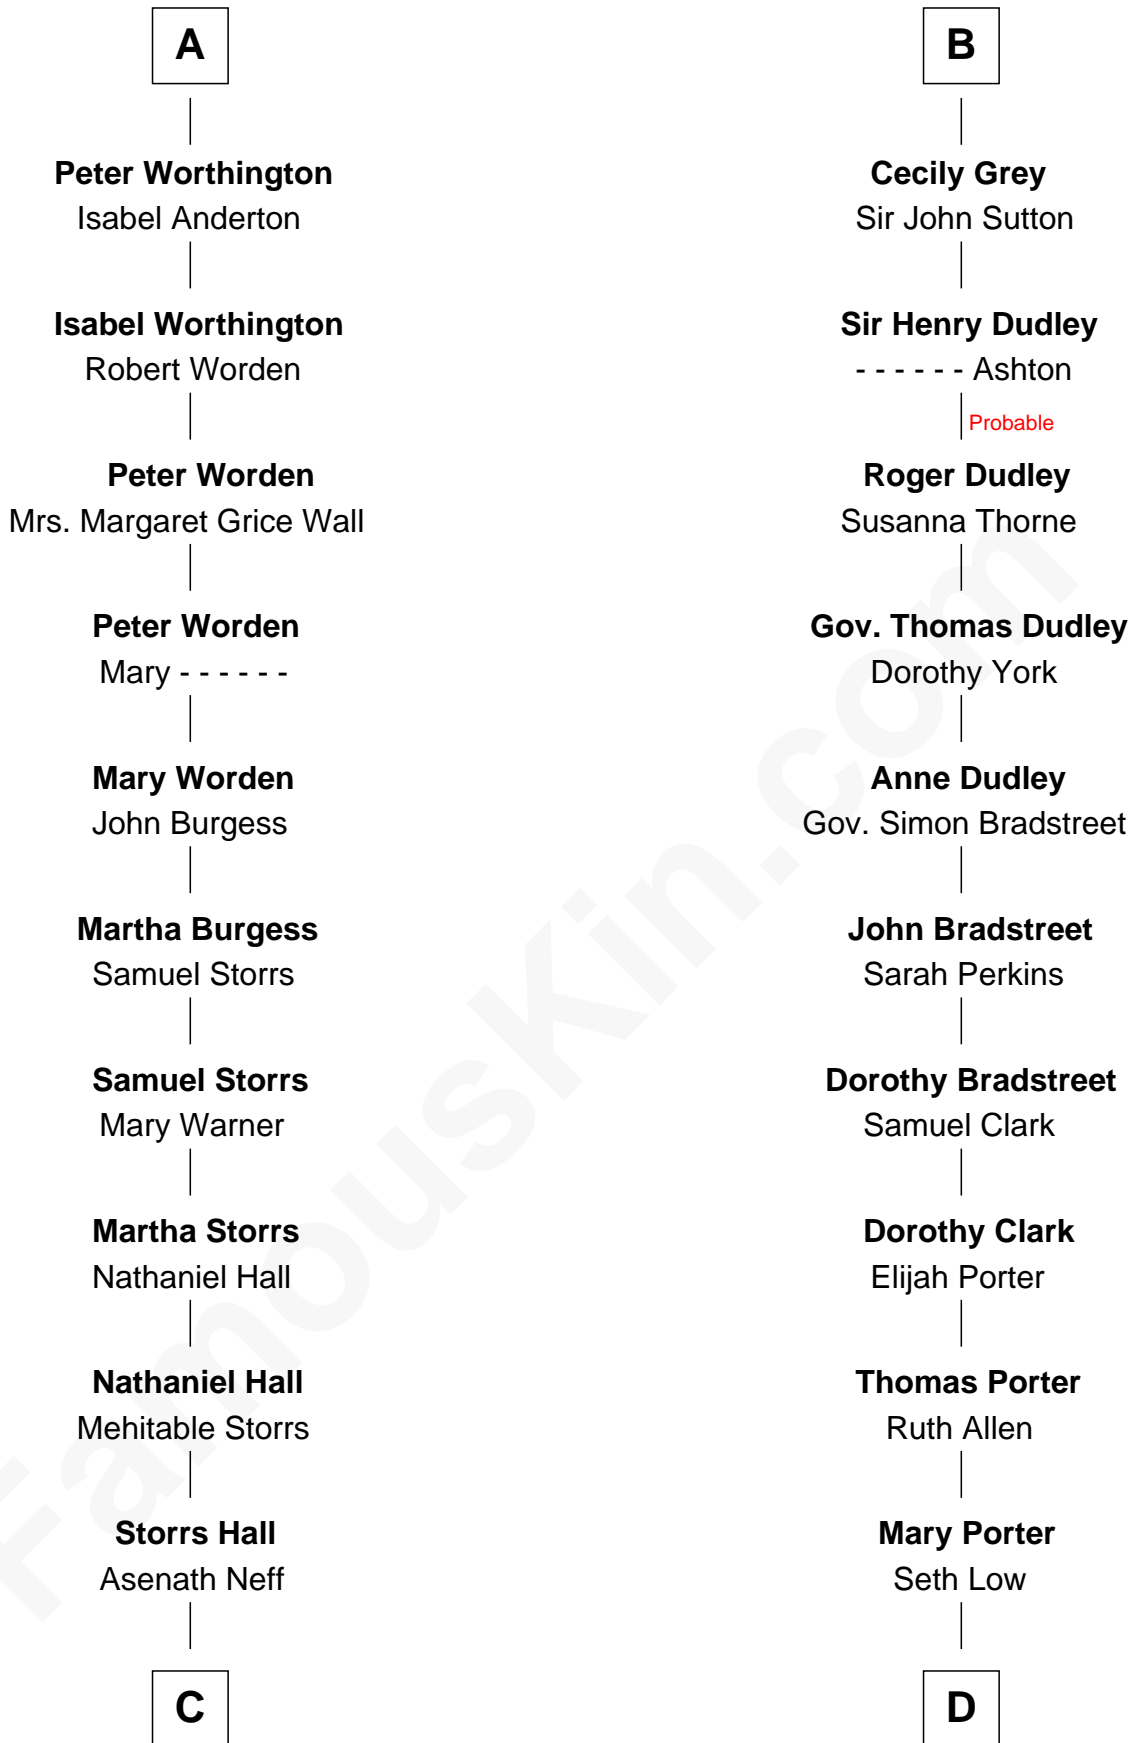

FamousKin.com

Relationship Chart of

Henry Howard Sessions

Railroad Car Inventor

18th cousin 1 time removed of

Seth Low

Mayor of New York City President of Columbia University

C

Asenath Hall
Rufus Sessions

Milton Sessions
Rosanna Beals

Henry Howard Sessions
Railroad Car Inventor

D

Abiel Abbot Low
Ellen Almira Dow

Seth Low
Mayor of New York City President of Columbia University

FamousKin.com