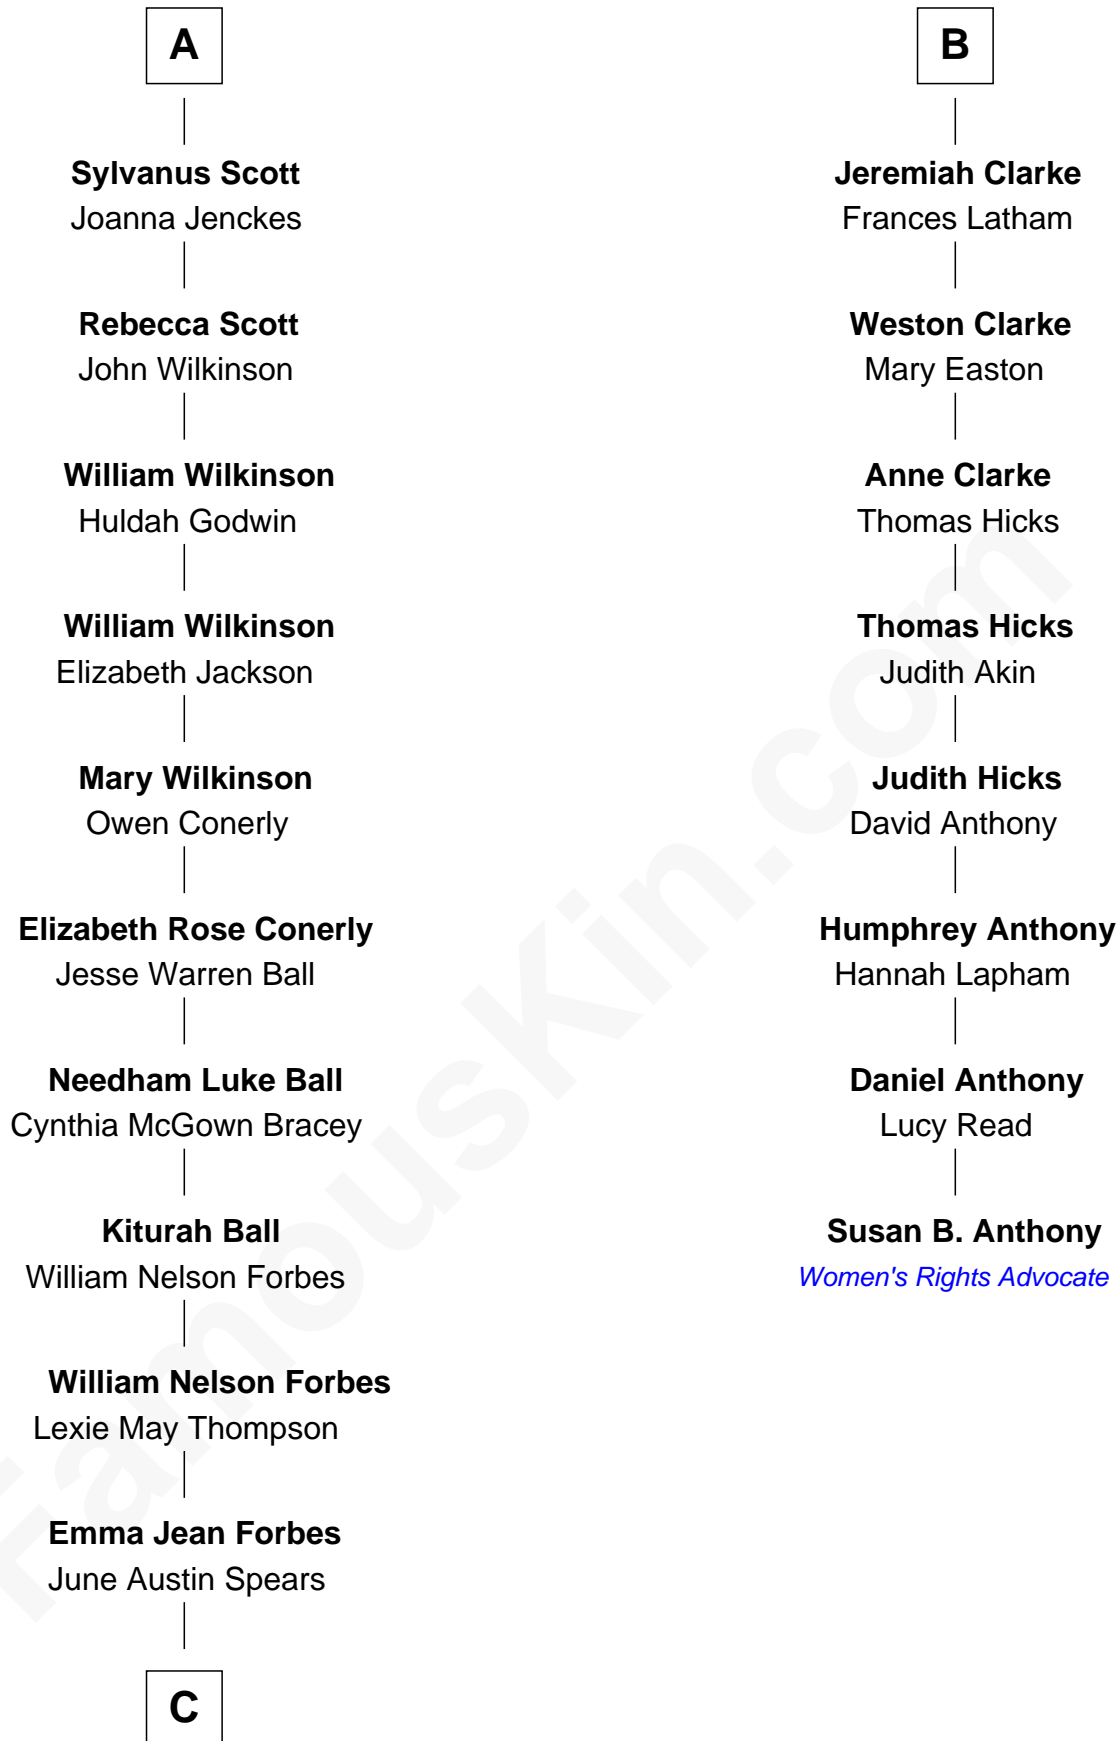

# FamousKin.com Relationship Chart of

**Britney Spears**

*Singer, Entertainer*

14th cousin 4 times removed of

**Susan B. Anthony**

*Women's Rights Advocate*

**Sir Thomas Blount**

Margaret de Gresley

**Sir Thomas Blount**

Agnes Hawley

**Anne Blount**

William Marbury

**Robert Marbury**

Katherine Williamson

**William Marbury**

Agnes Lenton

Edward Langford

**Alice Langford**

John Stradling

**Anne Stradling**

Sir John Danvers

**Anne Danvers**

Thomas Lovett

**Elizabeth Lovett**

Anthony Cave

**Mary Cave**

Sir Jerome Weston

**Mary Weston**

William Clerke

**B**

**C**

James Parnell Spears