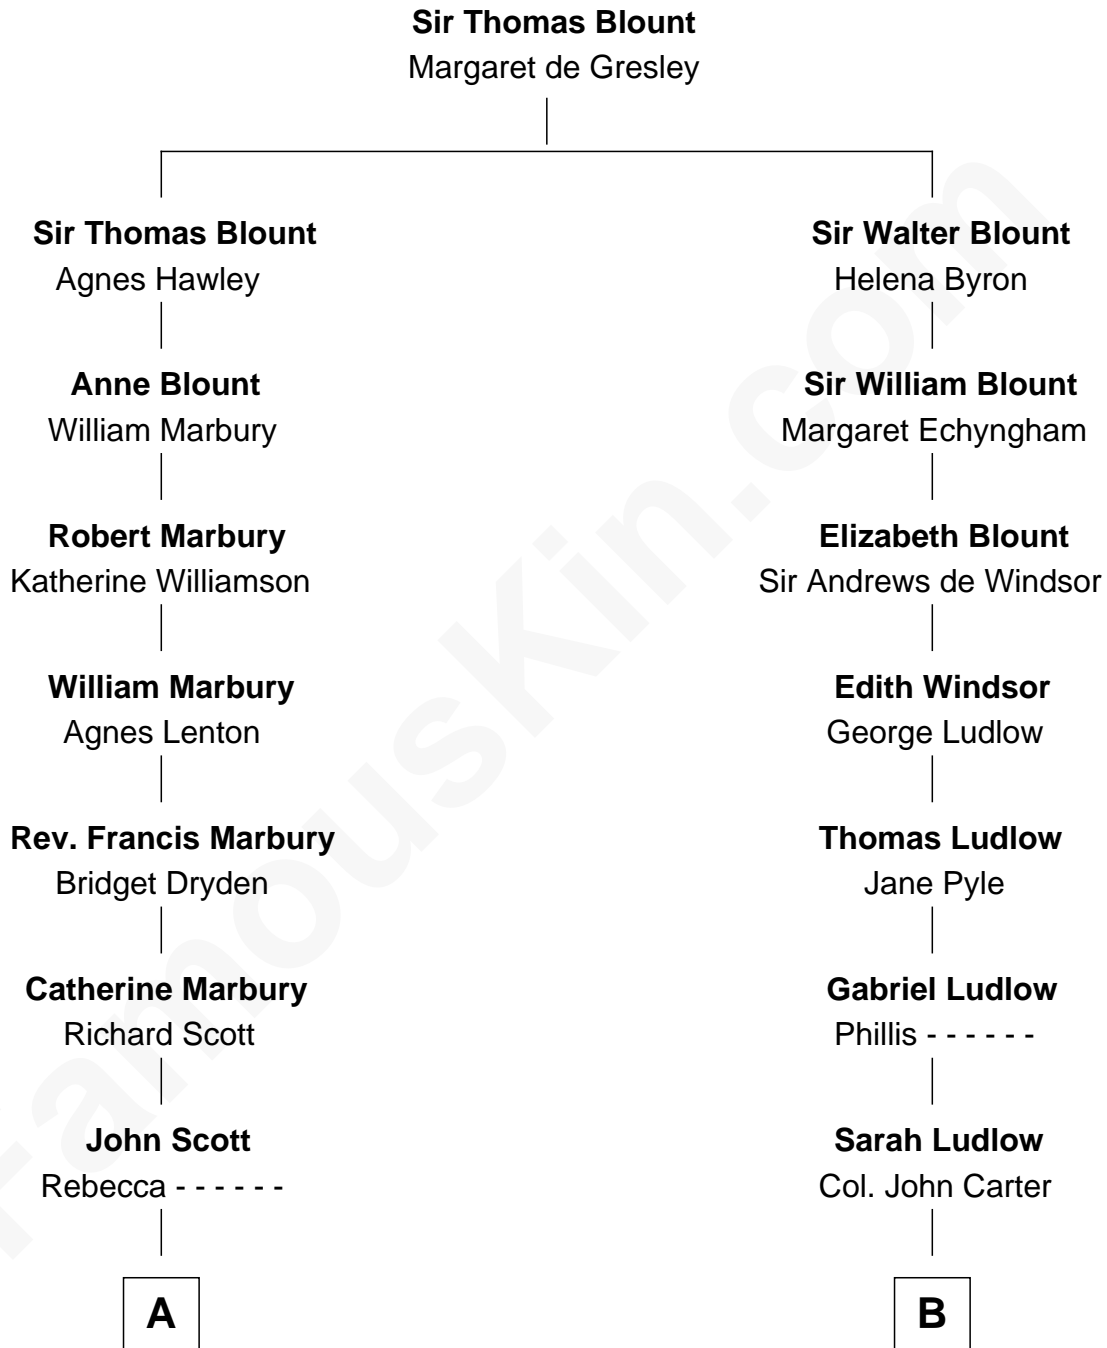

FamousKin.com Relationship Chart of

Britney Spears
Singer, Entertainer

13th cousin 5 times removed of

Edward Douglass White, Jr.
9th U.S. Supreme Court Chief Justice

C

James Parnell Spears

Lynne Irene Bridges

Britney Spears

Singer, Entertainer

FamousKin.com