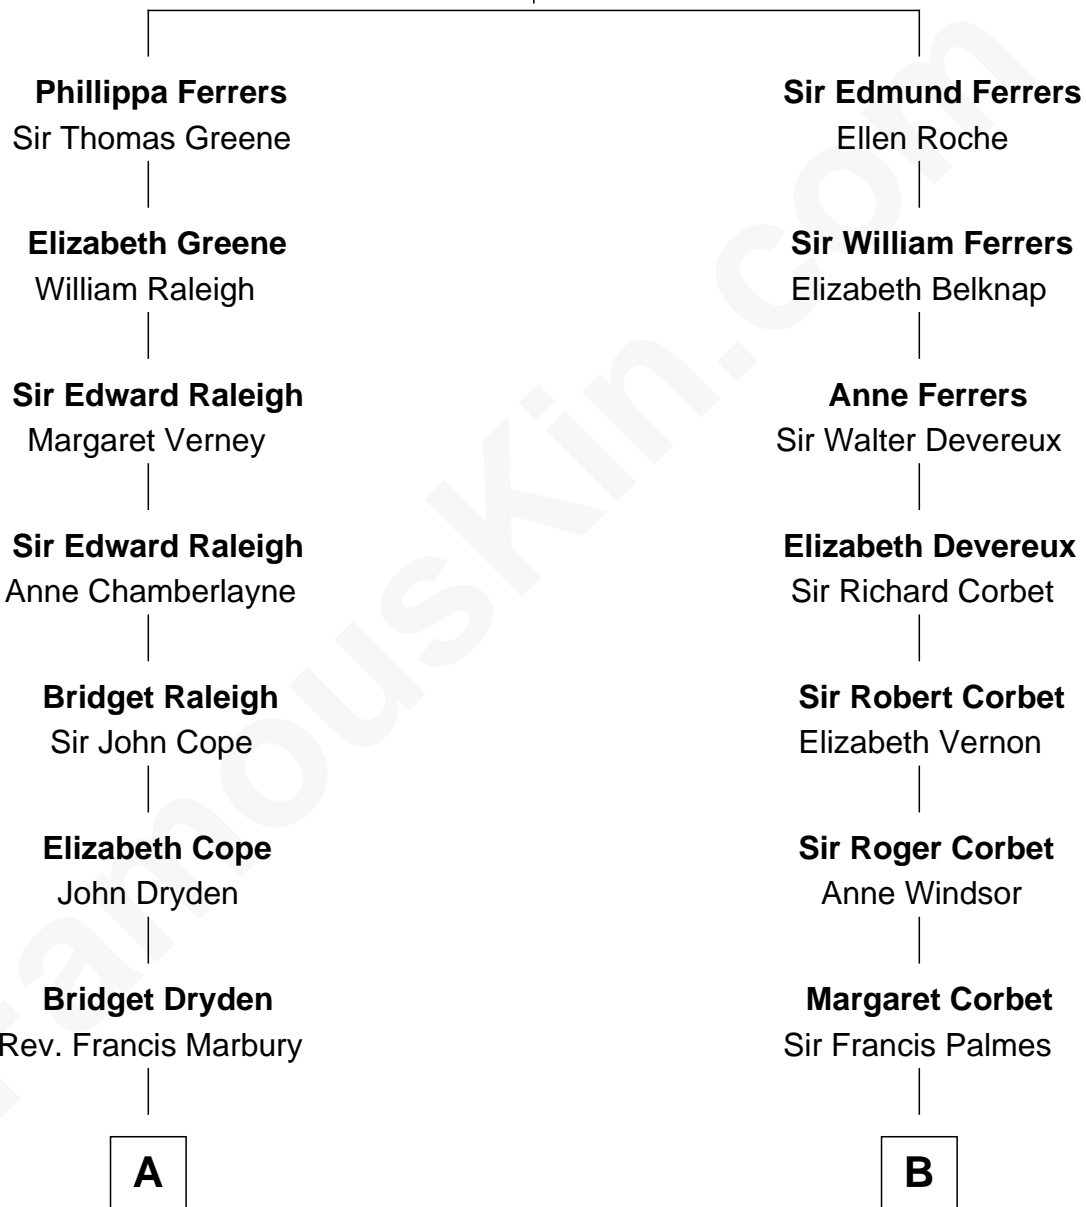

FamousKin.com Relationship Chart of

Britney Spears
Singer, Entertainer

19th cousin 1 time removed of

Winthrop Rockefeller
37th Governor of Arkansas

Robert de Ferrers
Margaret Despencer

C

William Nelson Forbes

John Davison Rockefeller

Laura Celestia Spelman

John Davison Rockefeller

Abby Greene Aldrich

Winthrop Rockefeller

37th Governor of Arkansas

FamousKin.com