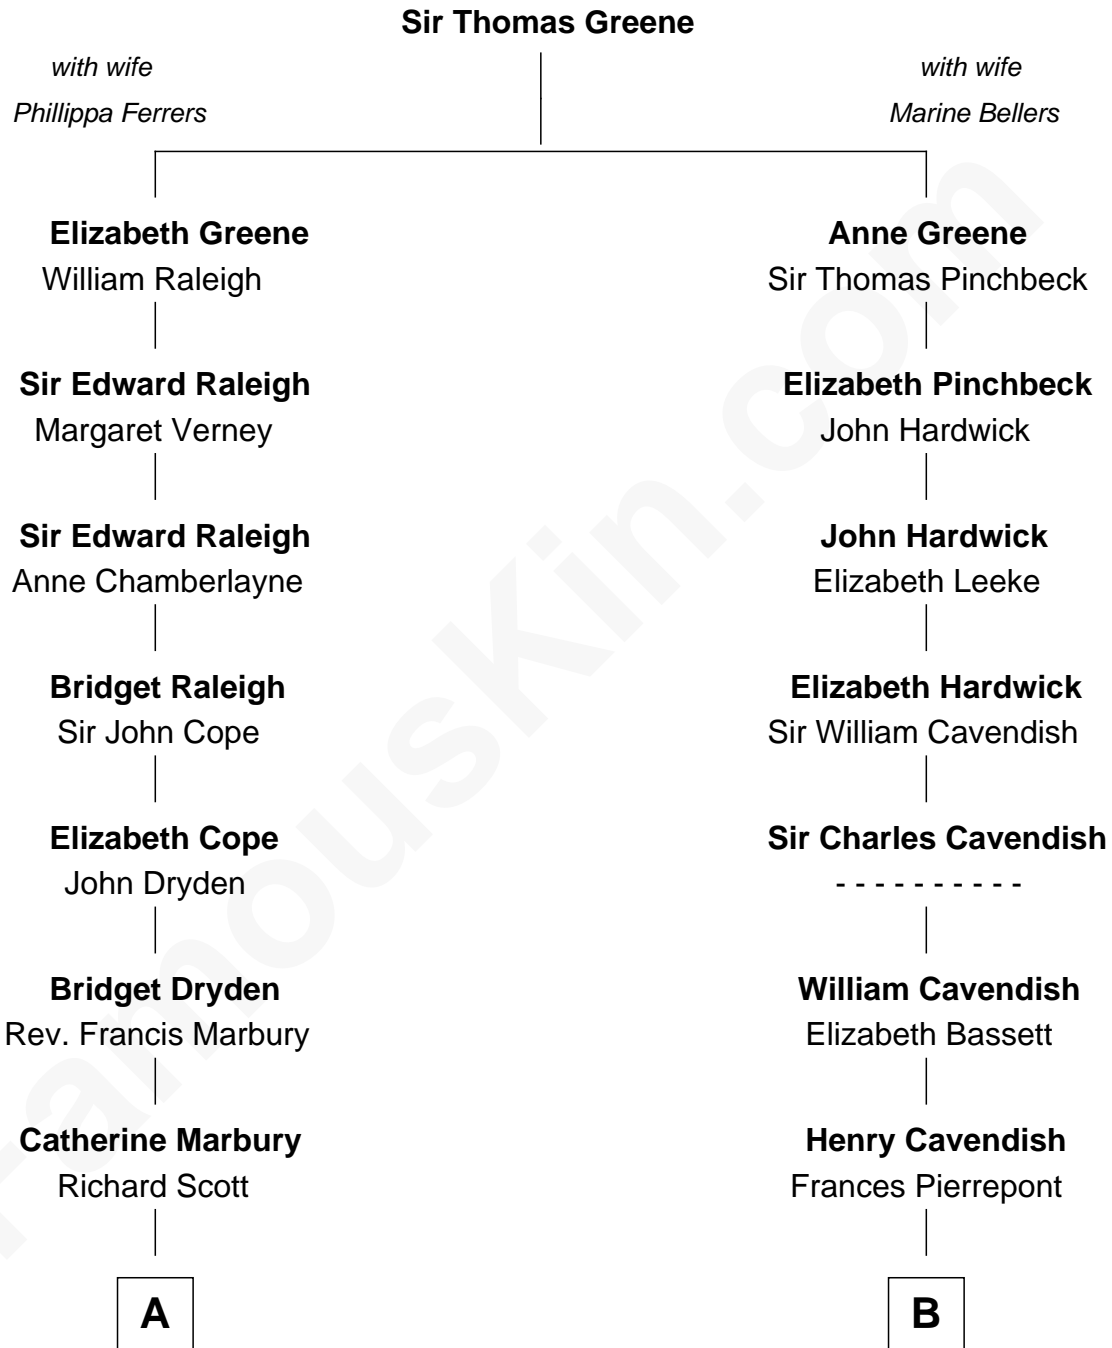

FamousKin.com
Relationship Chart of
Britney Spears
Singer, Entertainer

16th cousin 3 times removed of

Camilla Parker Bowles
Queen Consort of the United Kingdom

C

—
Emma Jean Forbes

June Austin Spears

—
James Parnell Spears