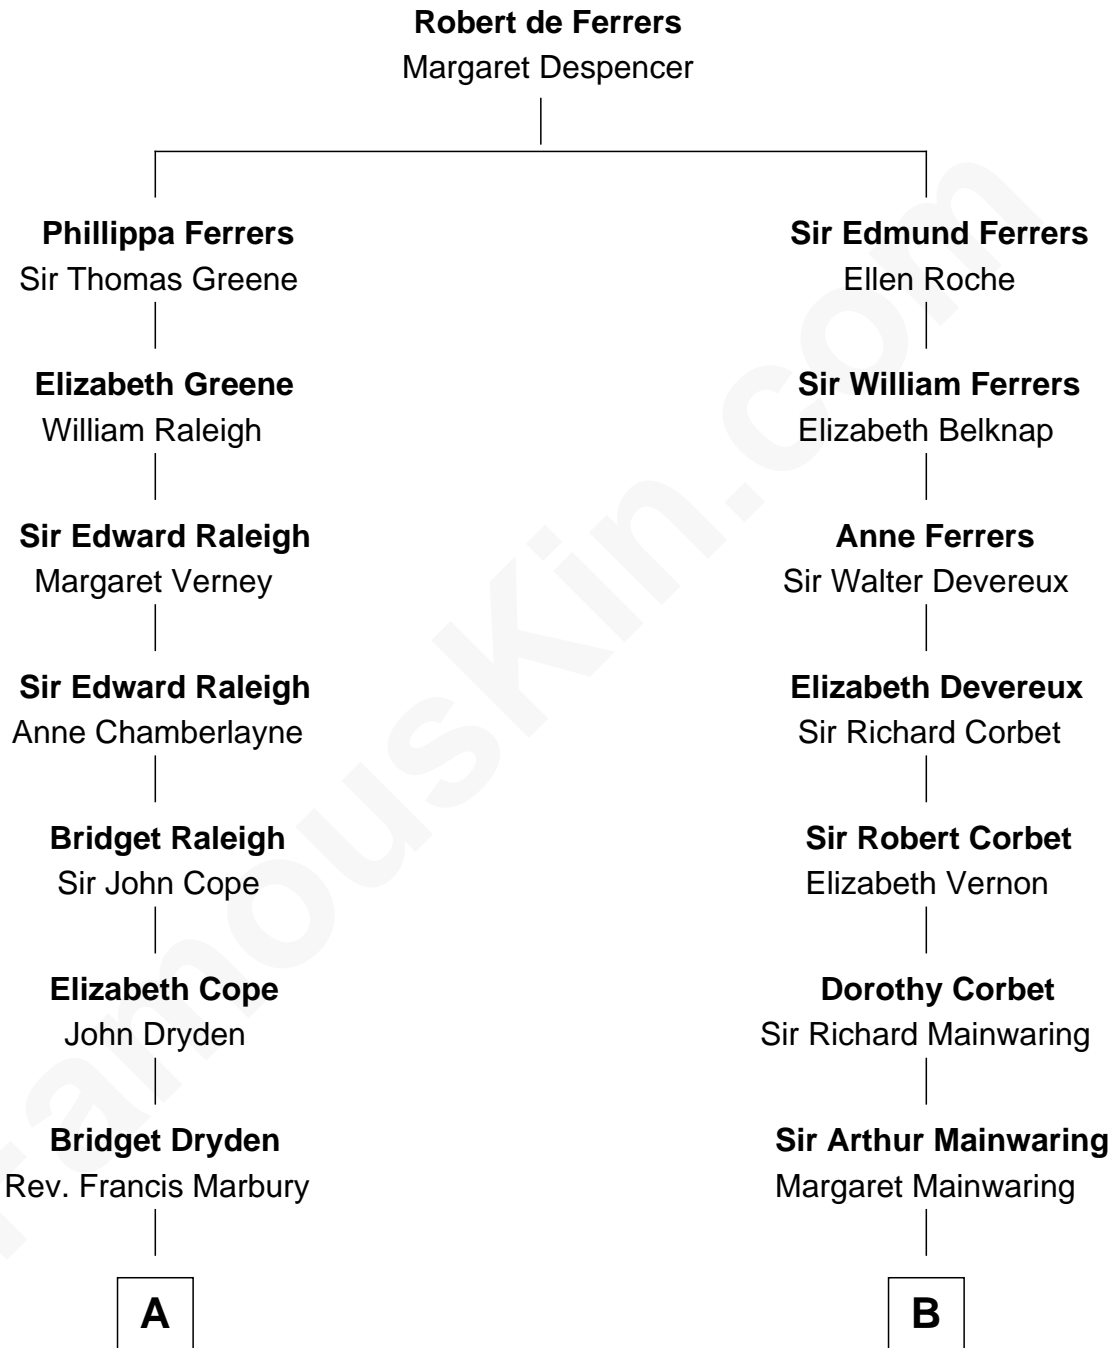

# FamousKin.com Relationship Chart of

**Britney Spears**  
*Singer, Entertainer*

16th cousin 4 times removed of

**Grover Cleveland**  
*22nd and 24th U.S. President*

**C**

William Nelson Forbes

Lexie May Thompson

Emma Jean Forbes

June Austin Spears

James Parnell Spears

Lynne Irene Bridges

**Britney Spears**

*Singer, Entertainer*

FamousKin.com