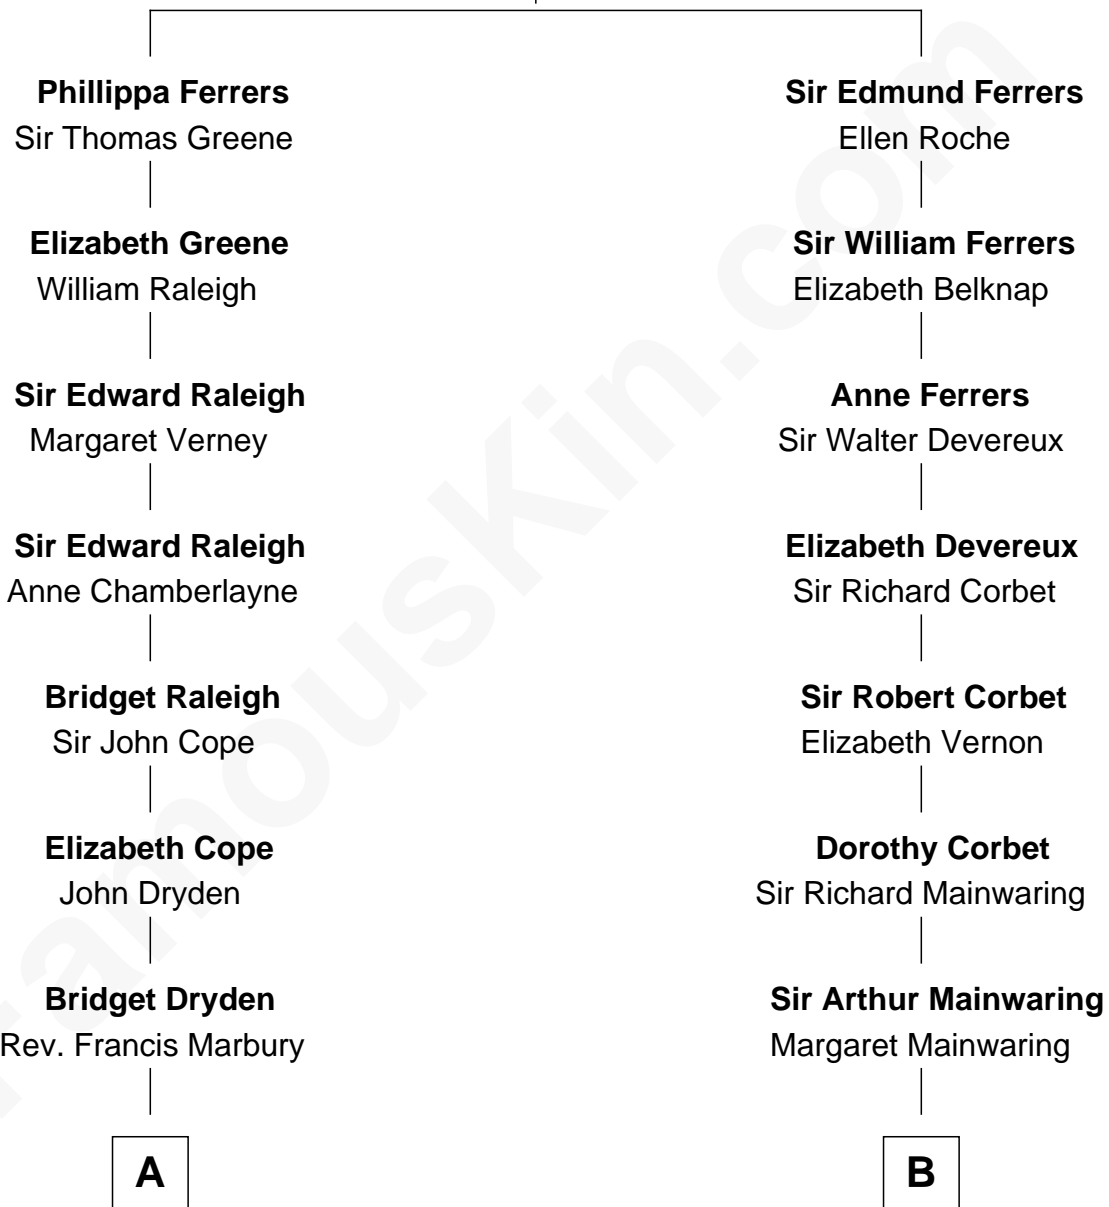

FamousKin.com Relationship Chart of

Britney Spears
Singer, Entertainer

19th cousin 1 time removed of

Shadoe Stevens
Radio Disc Jockey

Robert de Ferrers
Margaret Despencer

C

William Nelson Forbes

Lexie May Thompson

Emma Jean Forbes

June Austin Spears

James Parnell Spears

Lynne Irene Bridges

Britney Spears

Singer, Entertainer

D

Frances Jemima Cook