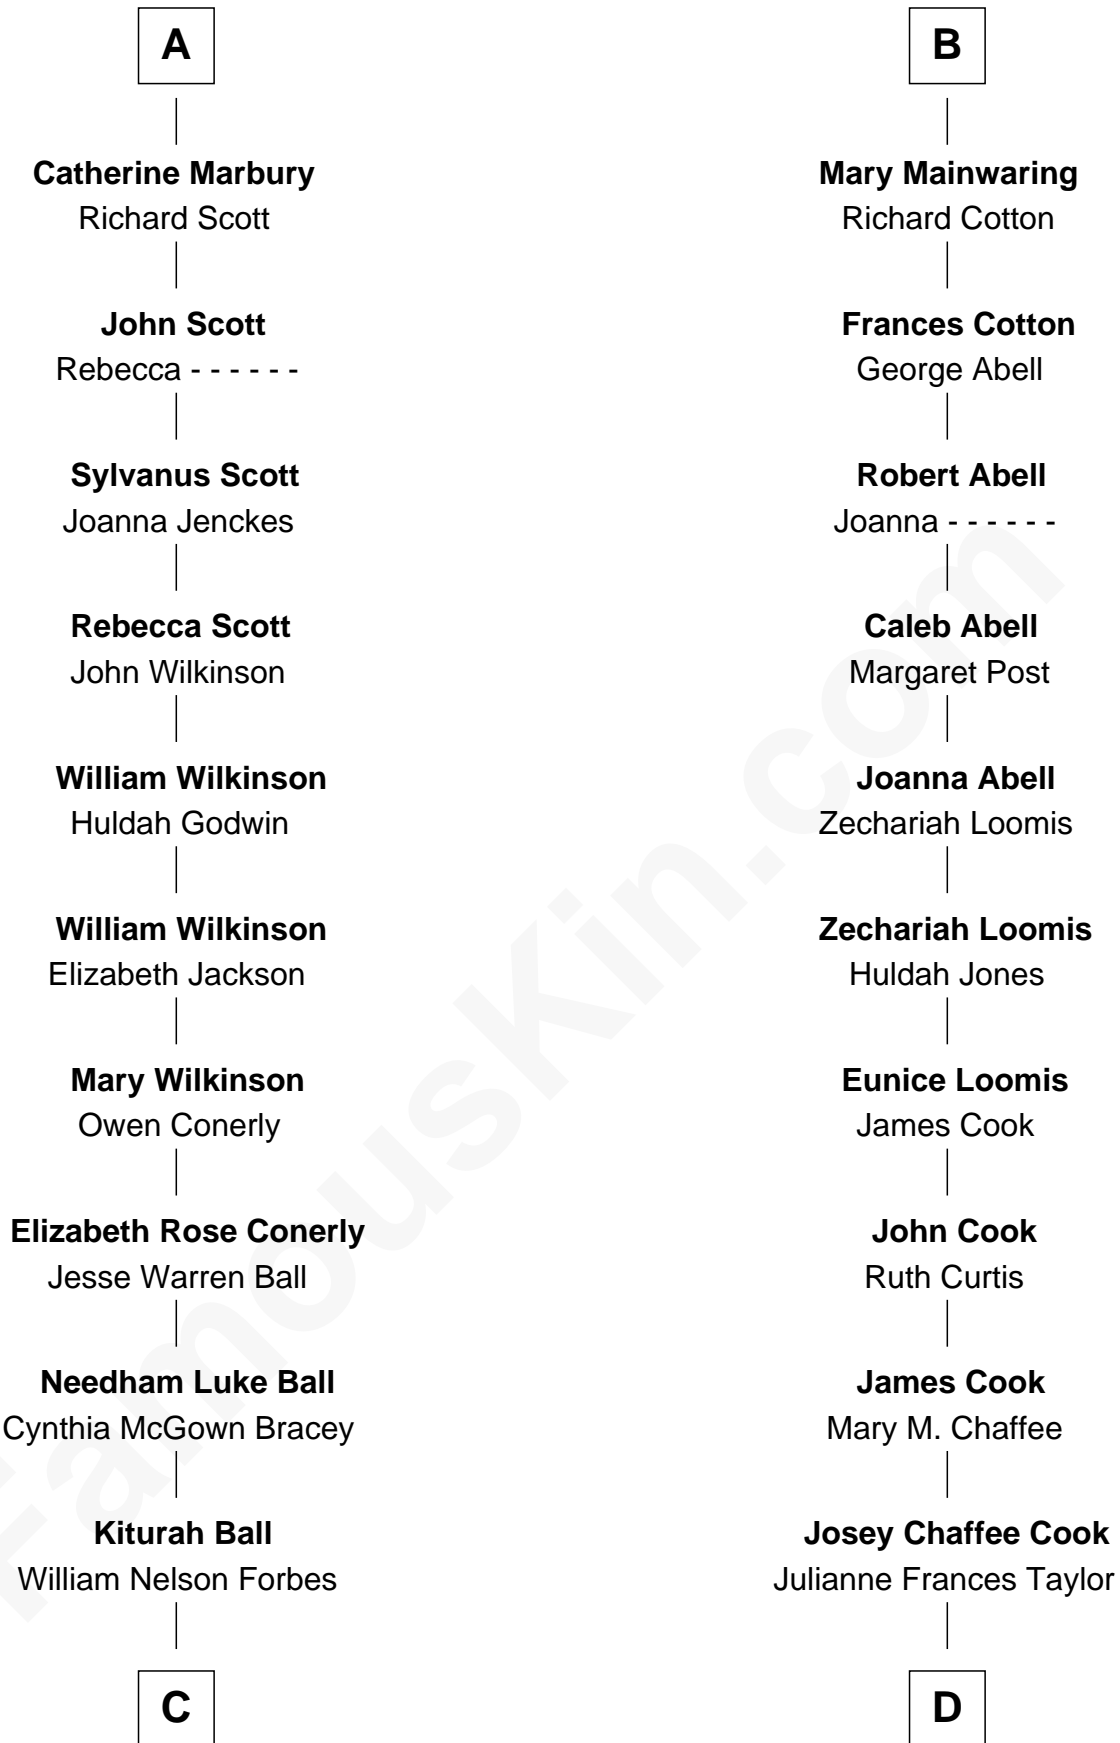

FamousKin.com Relationship Chart of

Britney Spears
Singer, Entertainer

19th cousin 1 time removed of

Shadoe Stevens
Radio Disc Jockey

Robert de Ferrers
Margaret Despencer

C

William Nelson Forbes

Lexie May Thompson

Emma Jean Forbes

June Austin Spears

James Parnell Spears

Lynne Irene Bridges

Britney Spears

Singer, Entertainer

D

Frances Jemima Cook