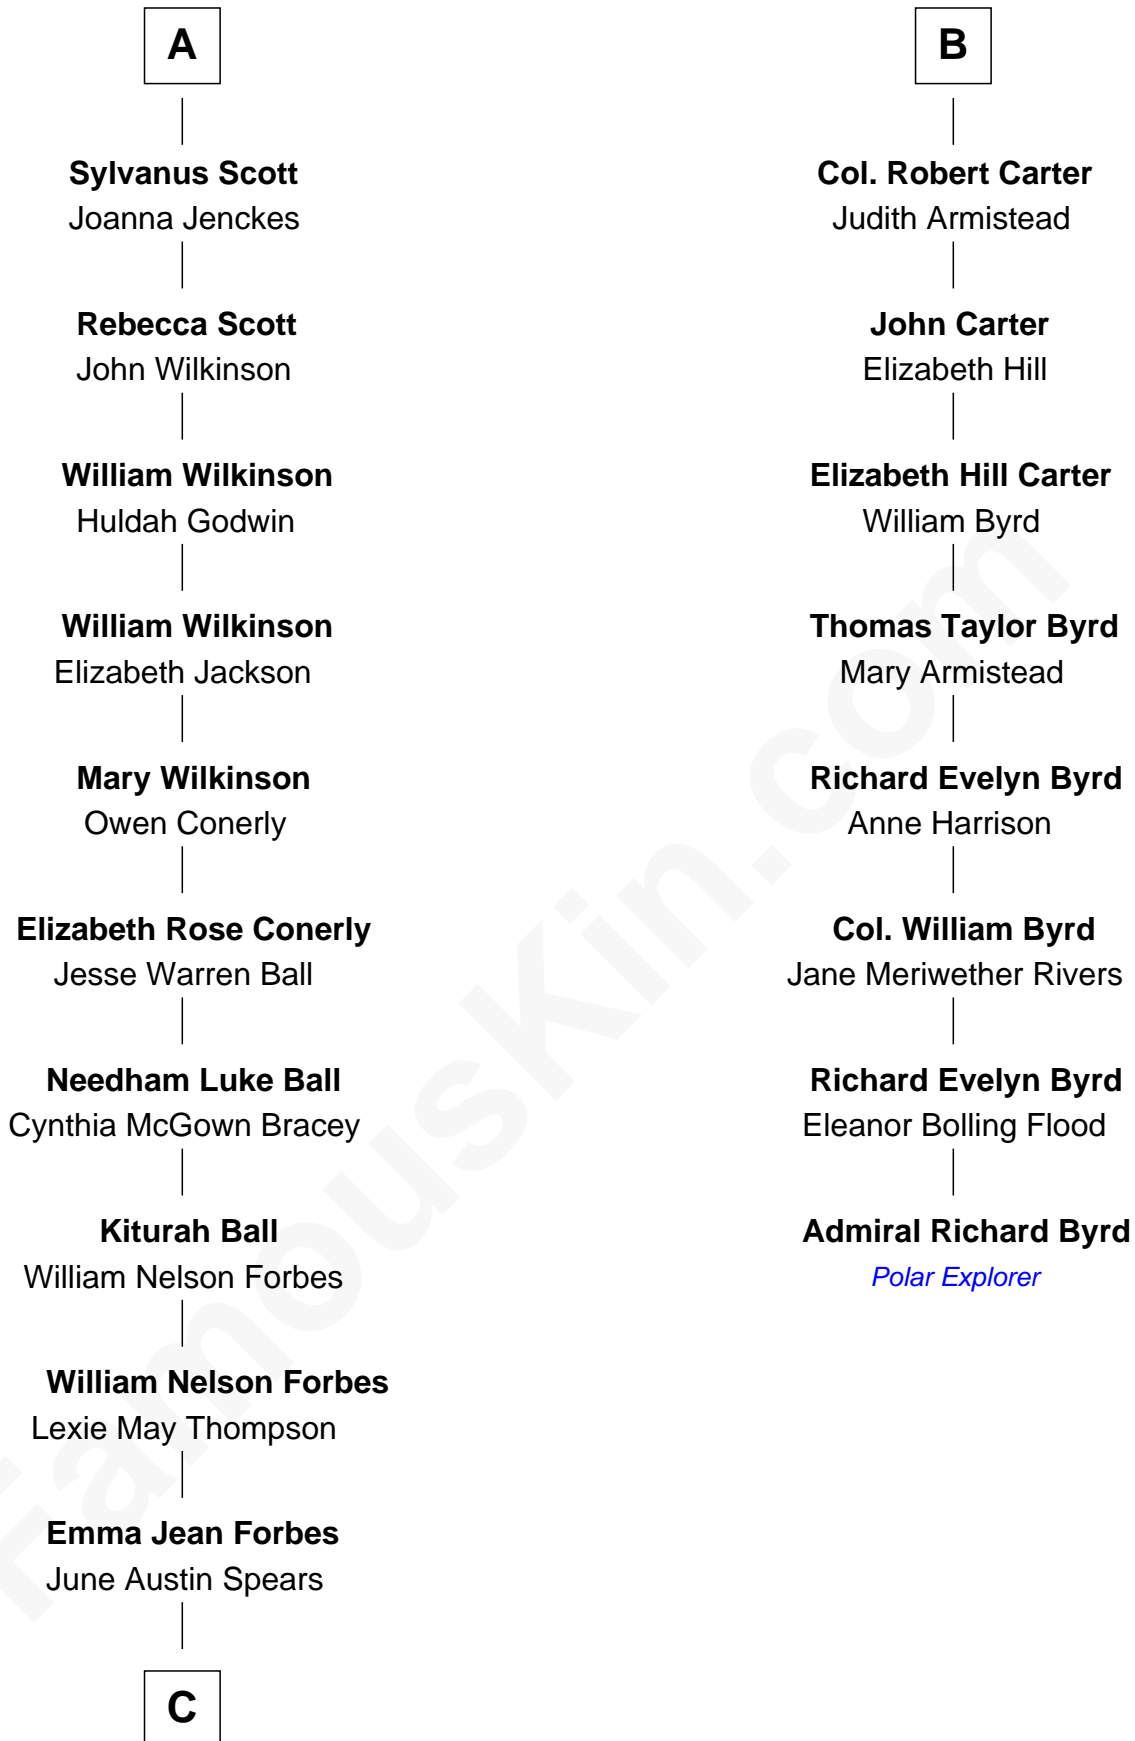

# FamousKin.com Relationship Chart of

**Britney Spears**  
*Singer, Entertainer*

14th cousin 4 times removed of

**Admiral Richard Byrd**  
*Polar Explorer*

**Sir Thomas Blount**  
Margaret de Gresley

**Sir Thomas Blount**  
Agnes Hawley

**Anne Blount**  
William Marbury

**Robert Marbury**  
Katherine Williamson

**William Marbury**  
Agnes Lenton

**Rev. Francis Marbury**  
Bridget Dryden

**Catherine Marbury**  
Richard Scott

**John Scott**  
Rebecca - - - - -

**A**

**Sir Walter Blount**  
Helena Byron

**Sir William Blount**  
Margaret Echyngham

**Elizabeth Blount**  
Sir Andrews de Windsor

**Edith Windsor**  
George Ludlow

**Thomas Ludlow**  
Jane Pyle

**Gabriel Ludlow**  
Phillis - - - - -

**Sarah Ludlow**  
Col. John Carter

**B**

**C**

James Parnell Spears

Lynne Irene Bridges

Britney Spears

*Singer, Entertainer*

FamousKin.com