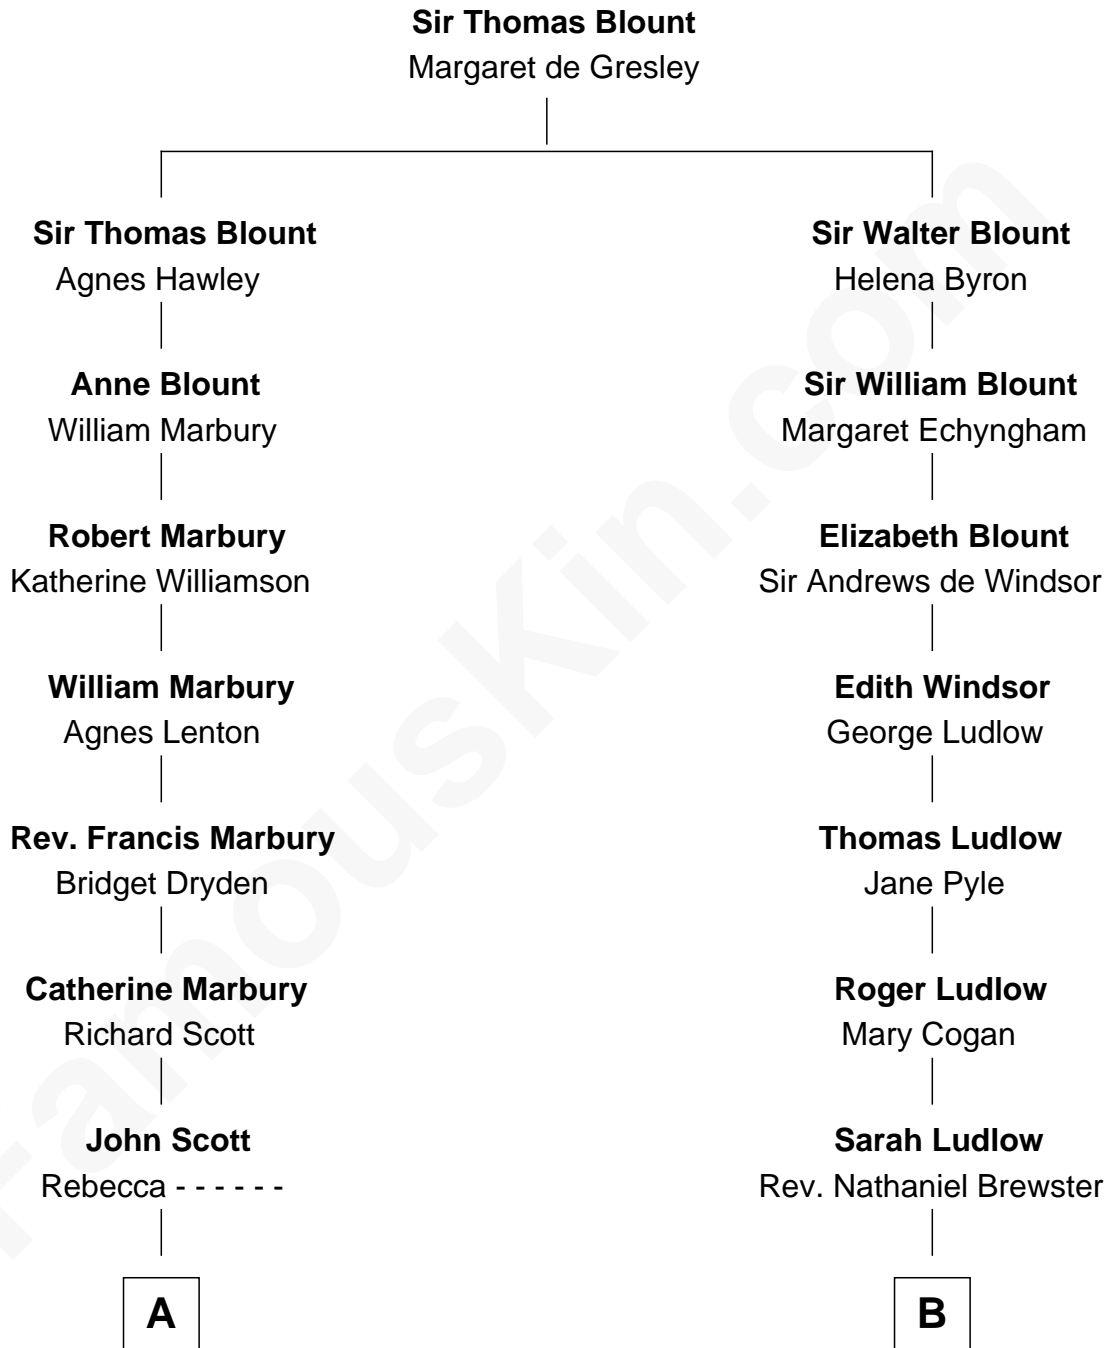

FamousKin.com Relationship Chart of

Britney Spears
Singer, Entertainer

9th cousin 9 times removed of

Caleb Brewster

Member of the Culper Spy Ring during the American Revolution

C

James Parnell Spears

Lynne Irene Bridges

Britney Spears

Singer, Entertainer

FamousKin.com