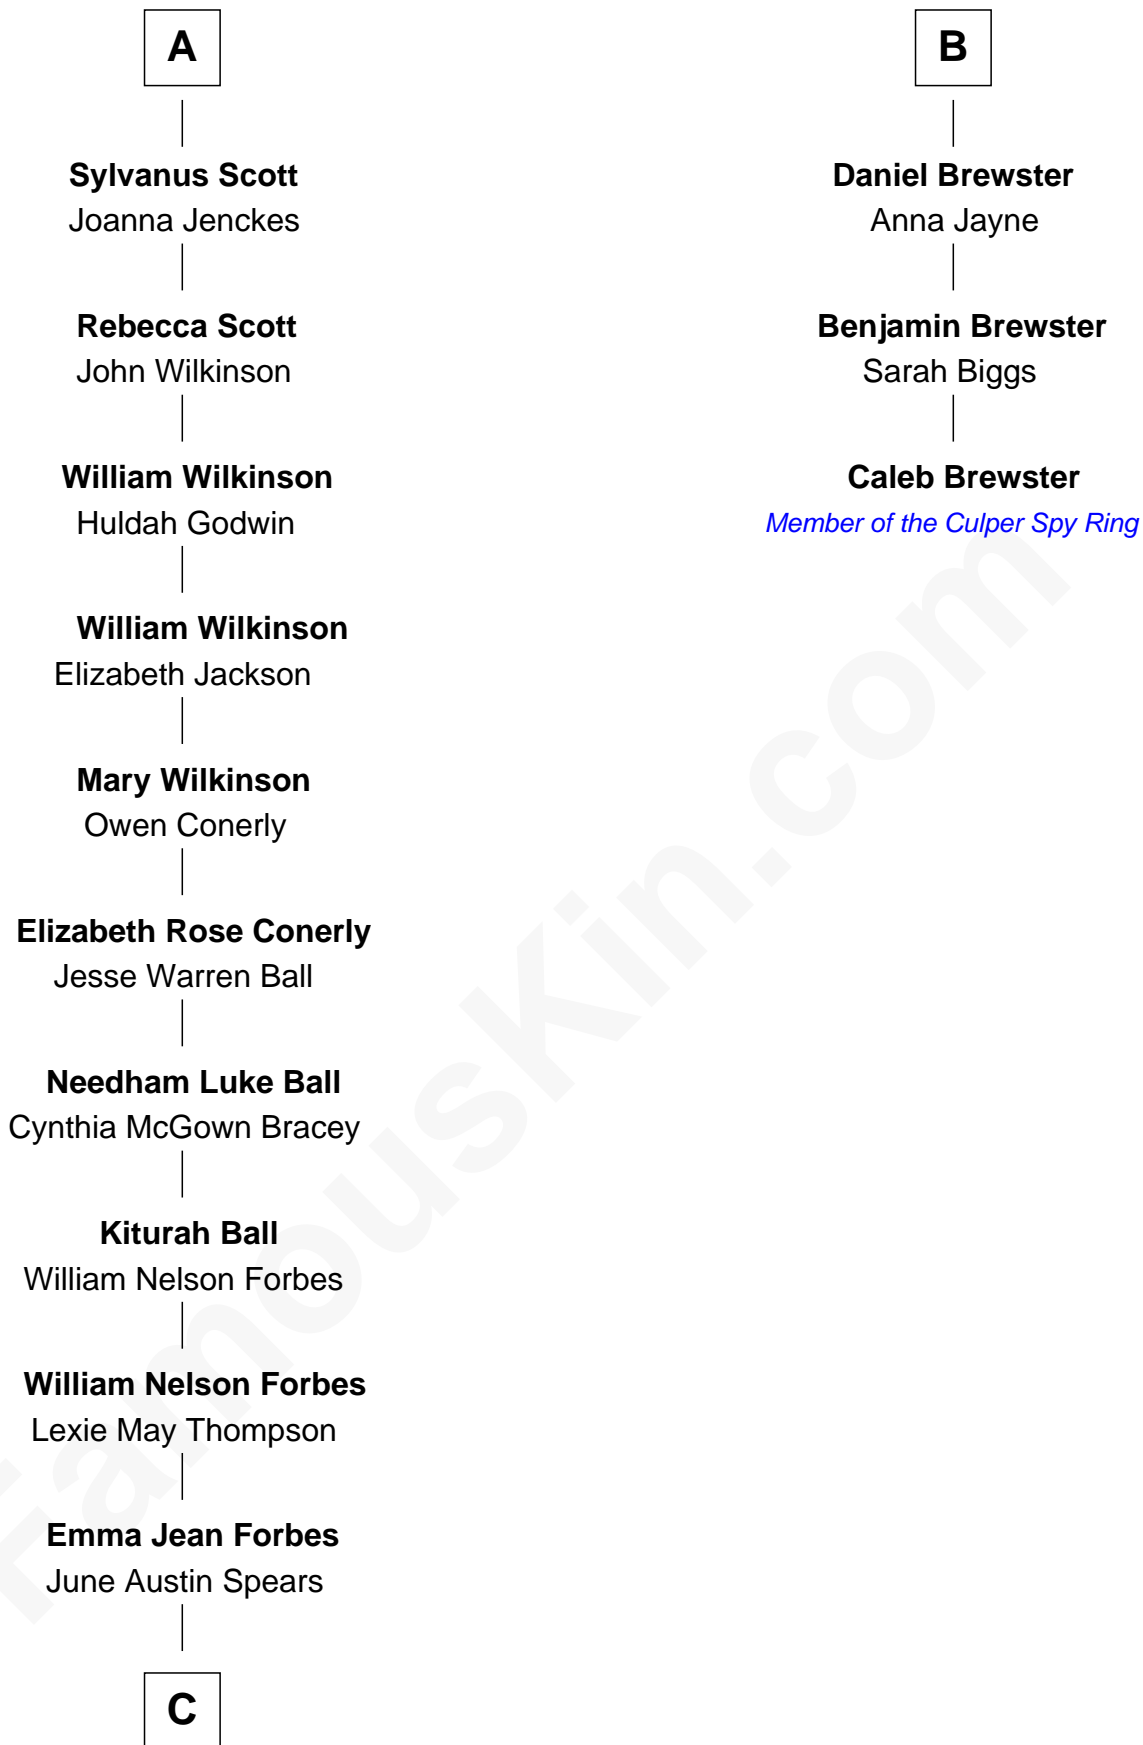

FamousKin.com Relationship Chart of

Britney Spears
Singer, Entertainer

9th cousin 9 times removed of

Caleb Brewster

Member of the Culper Spy Ring during the American Revolution

C

James Parnell Spears

Lynne Irene Bridges