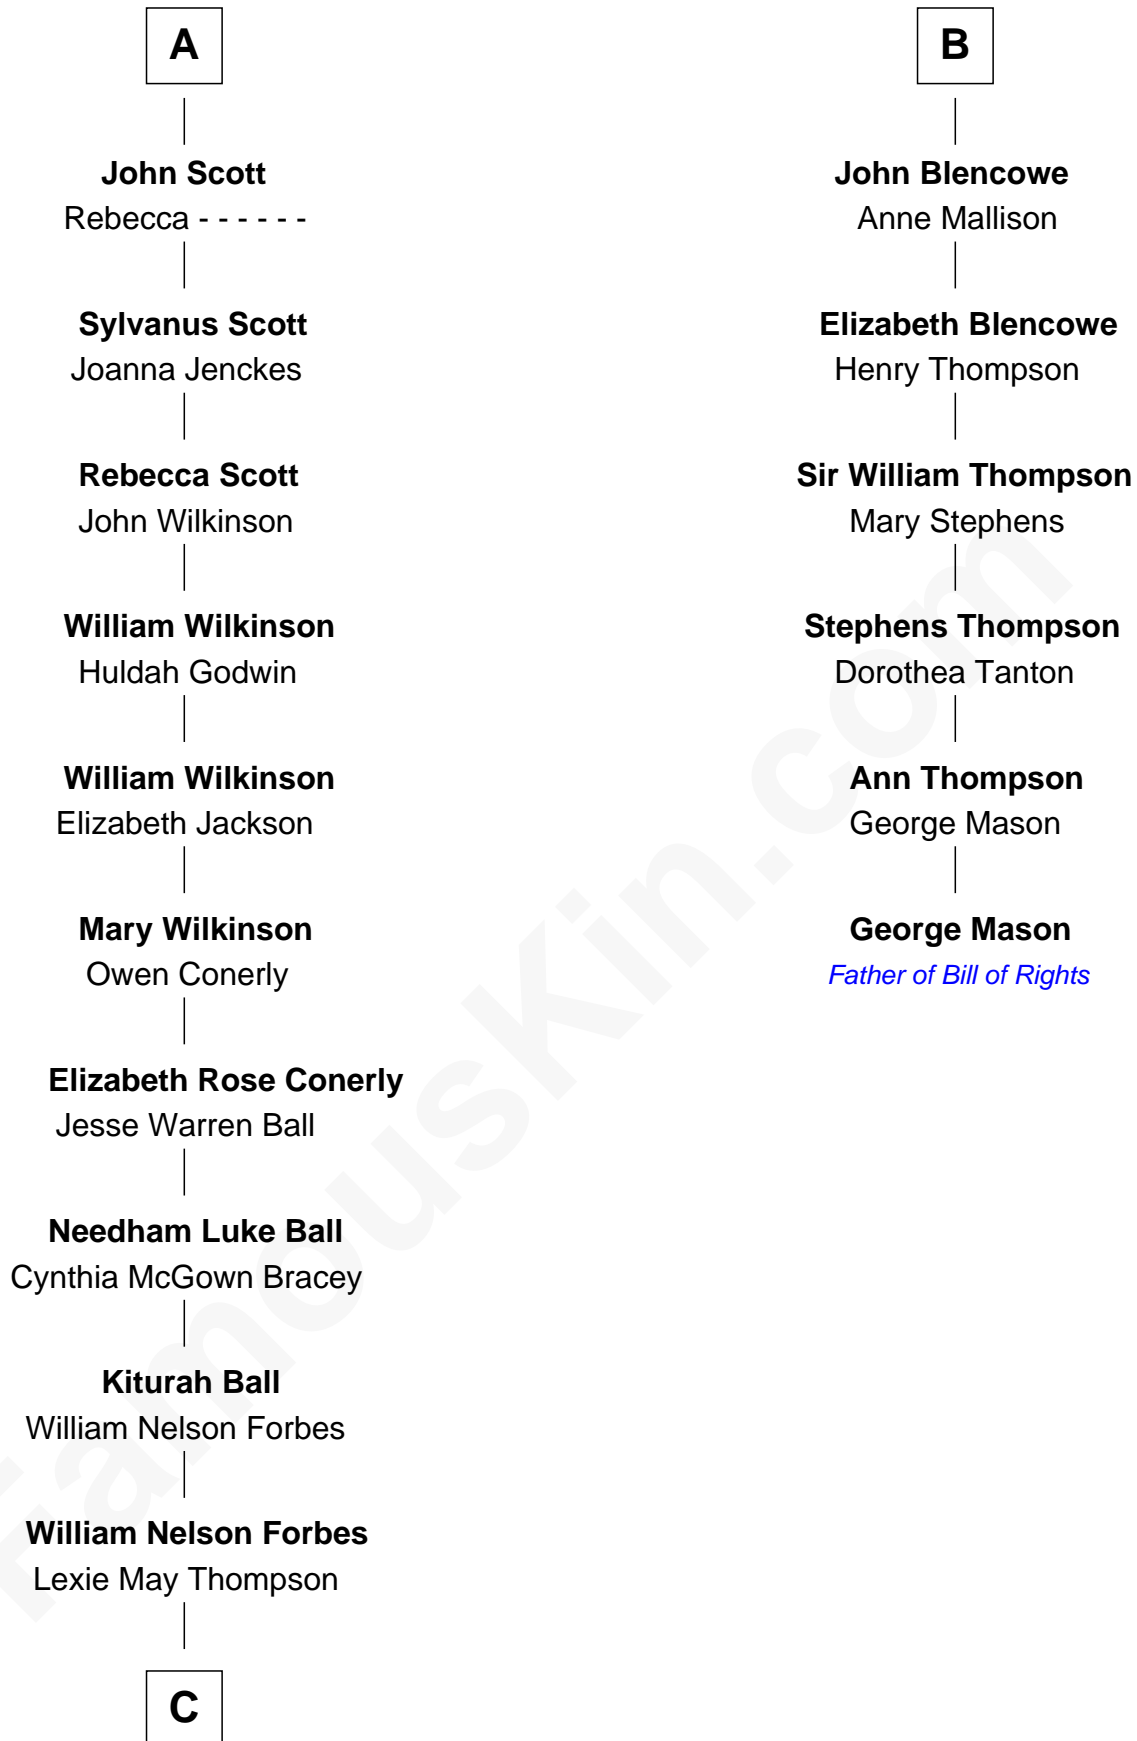

# FamousKin.com Relationship Chart of

**Britney Spears**

*Singer, Entertainer*

12th cousin 7 times removed of

**George Mason**

*Father of the U.S. Bill of Rights*

**Sir Walter Blount**

Sancha de Ayala

**Sir Thomas Blount**

Margaret de Gresley

**Sir Thomas Blount**

Agnes Hawley

**Anne Blount**

William Marbury

**Robert Marbury**

Katherine Williamson

Sir John Sutton

**Sir John Sutton**

Elizabeth Berkeley

**Sir Edmund Sutton**

Matilda Clifford

**Thomas Dudley**

Grace Threlkeld

**Winifred Dudley**

Anthony Blencowe

**Richard Blencowe**

Apollonia Tolson

**Sir Henry Blencowe**

Grace Sandford

**B**

**C**

—  
**Emma Jean Forbes**