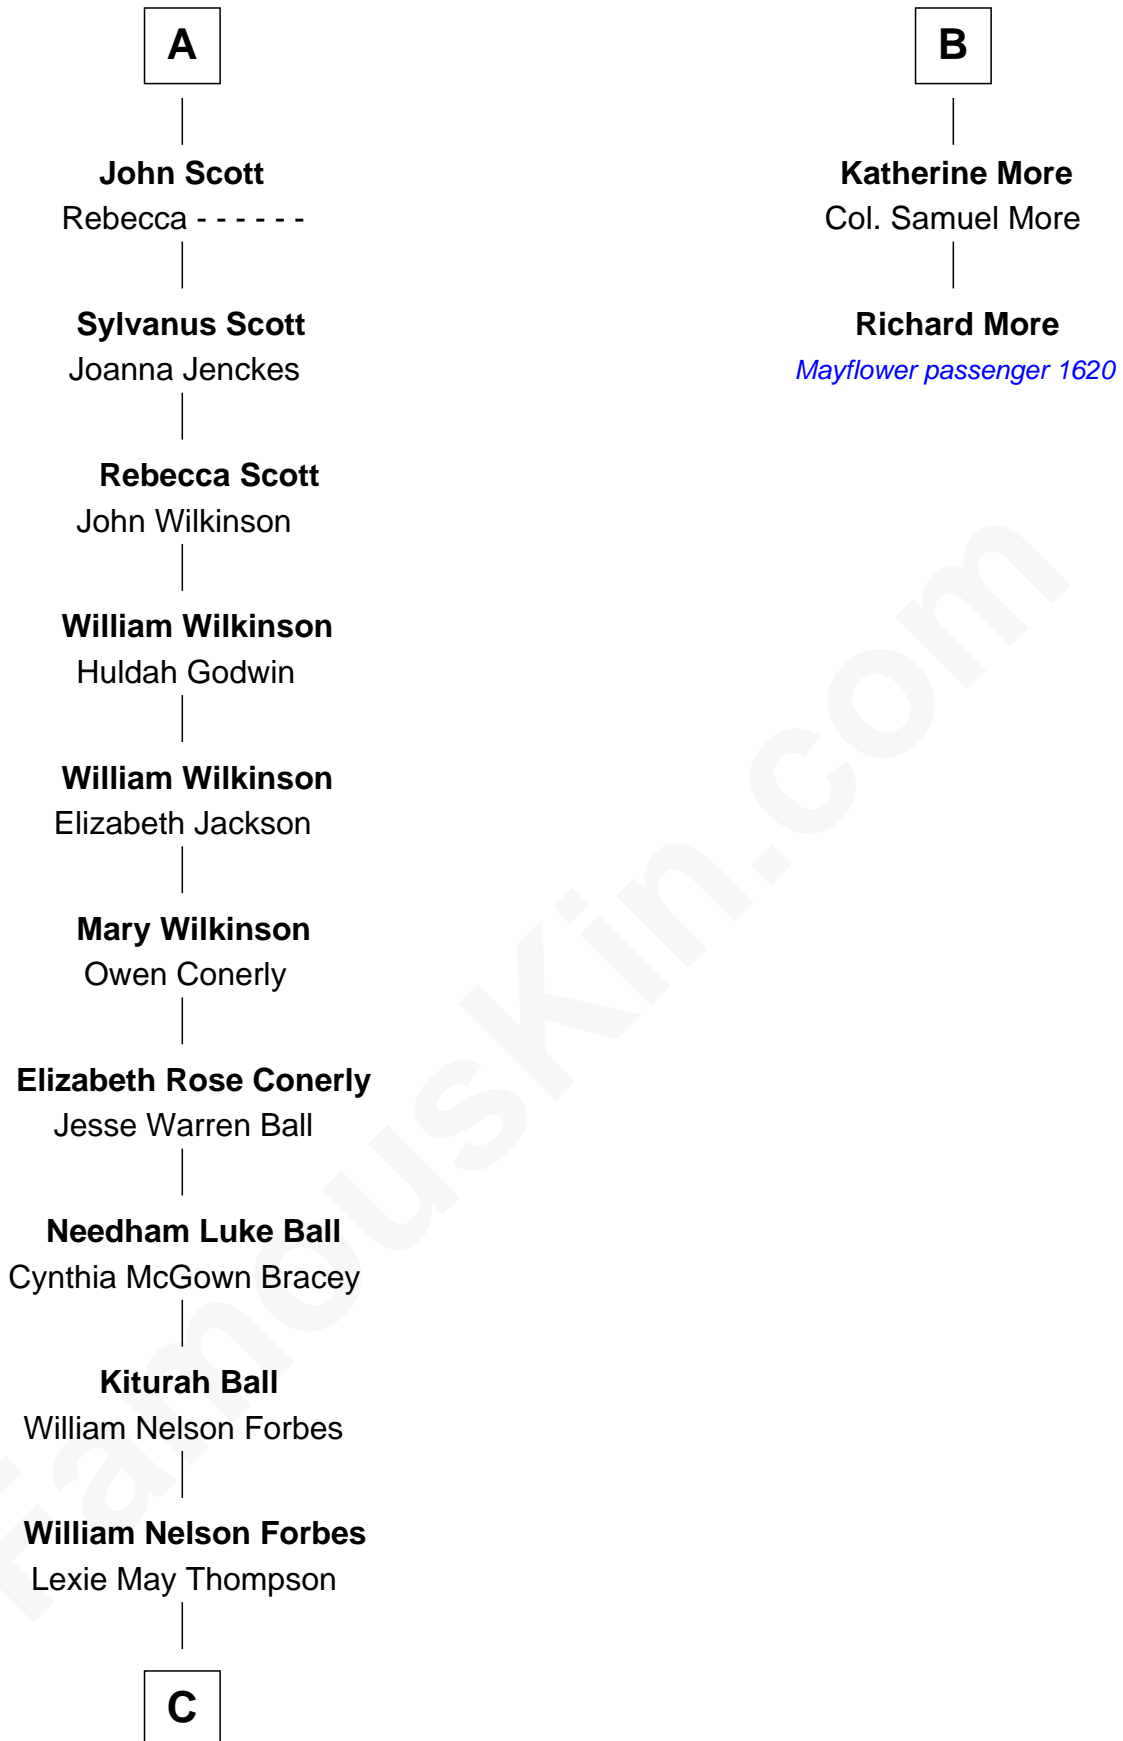

FamousKin.com Relationship Chart of

Britney Spears
Singer, Entertainer

8th cousin 11 times removed of

Richard More
(c1614 - c1696) Mayflower passenger 1620

C

—
Emma Jean Forbes

June Austin Spears

—
James Parnell Spears