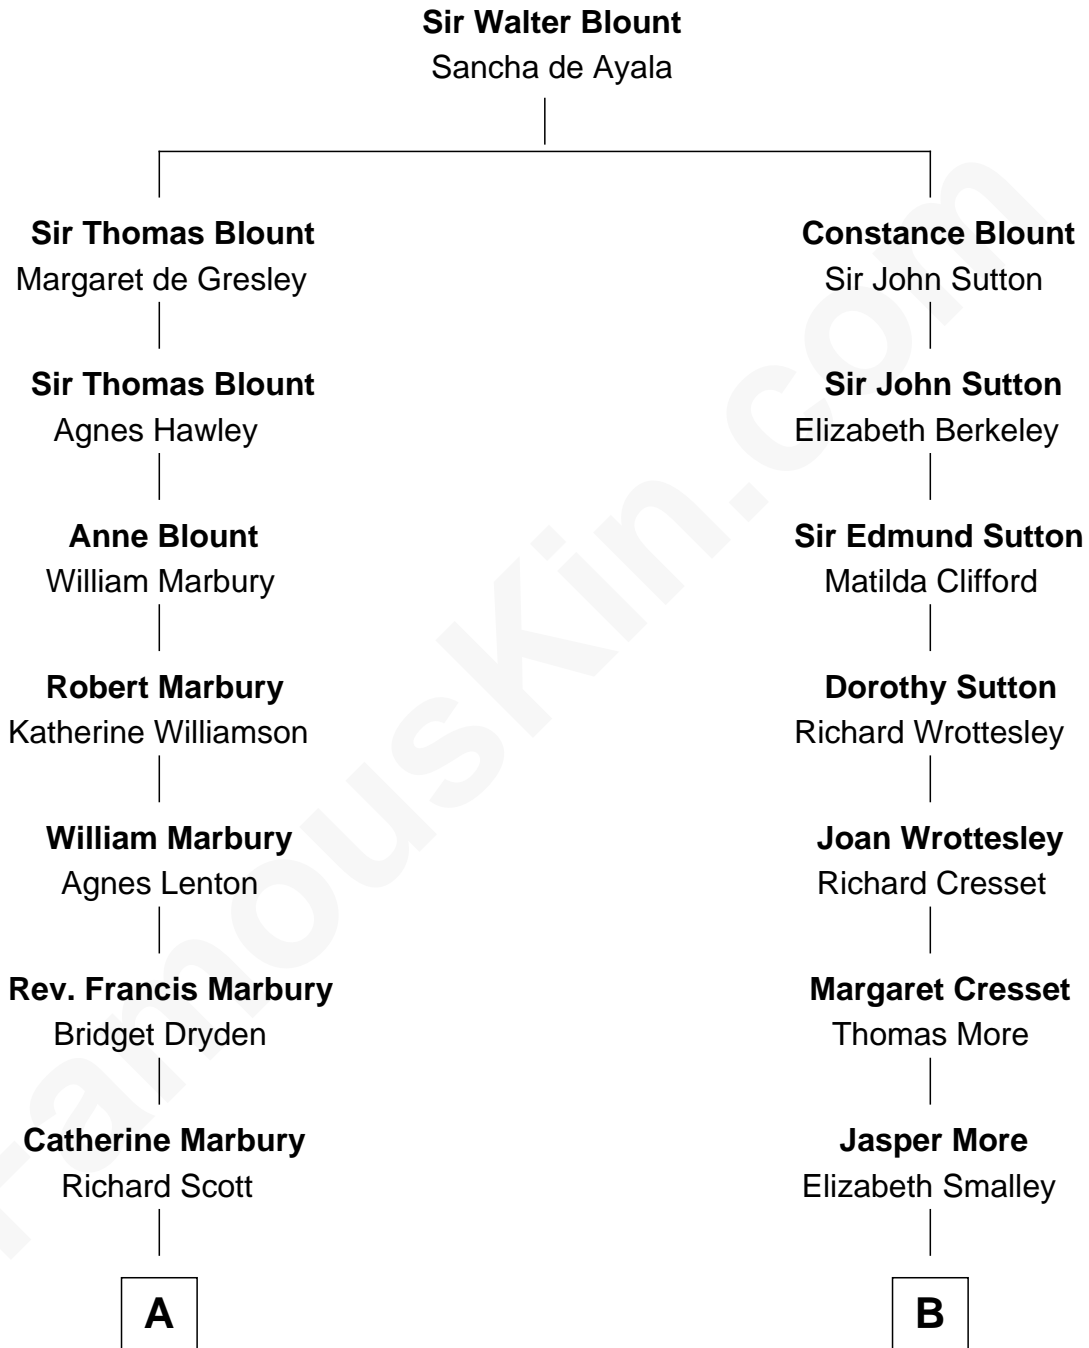

FamousKin.com Relationship Chart of

Britney Spears
Singer, Entertainer

8th cousin 11 times removed of

Richard More
(c1614 - c1696) Mayflower passenger 1620

C

—
Emma Jean Forbes

June Austin Spears

—
James Parnell Spears