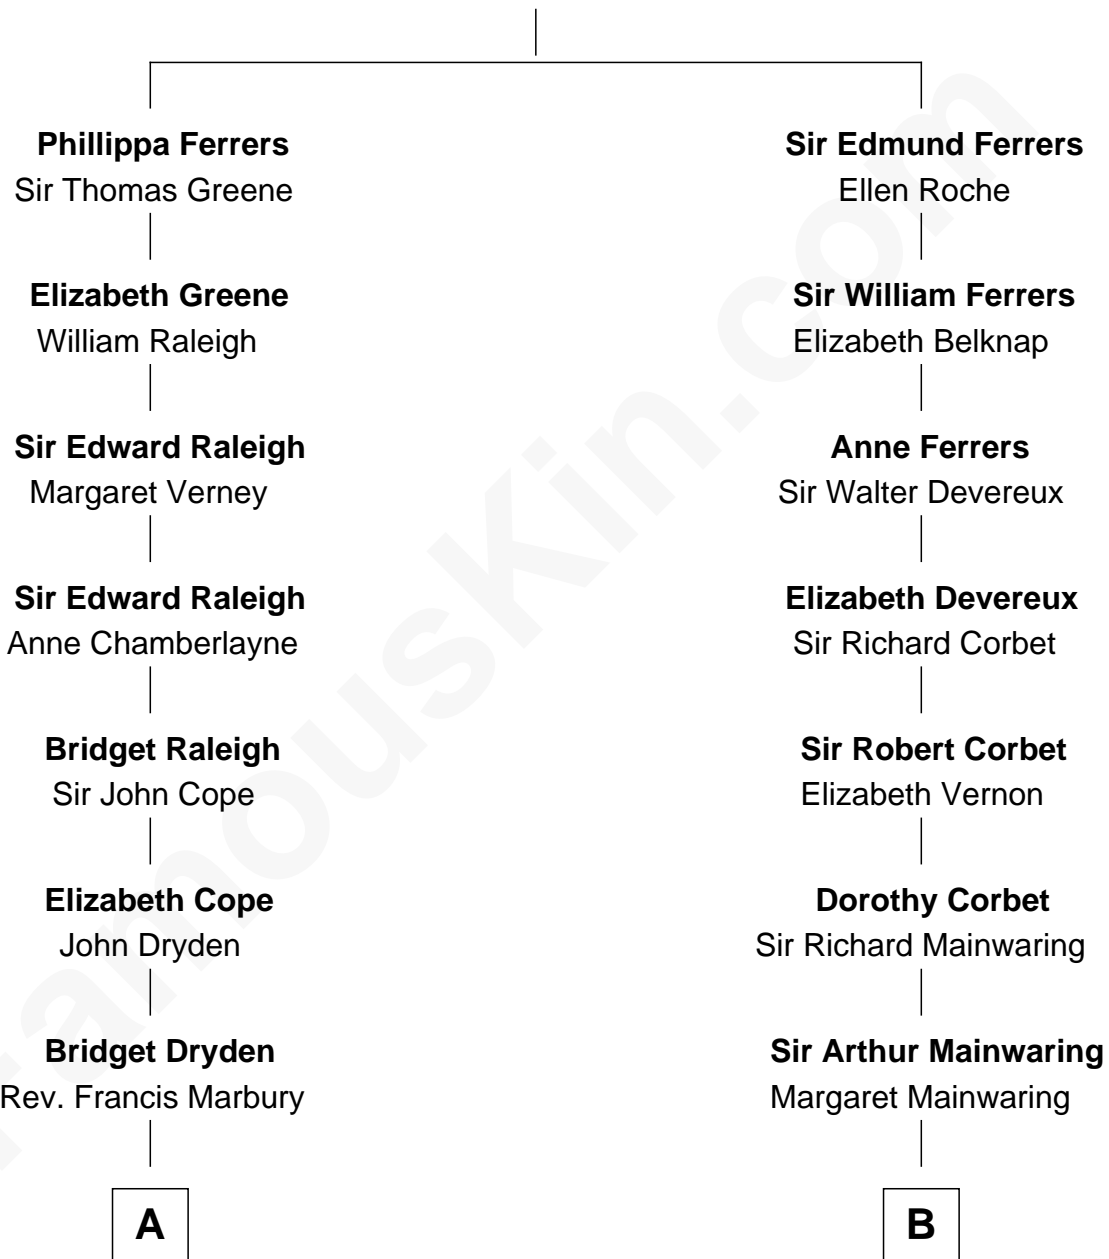

# FamousKin.com Relationship Chart of

**Britney Spears**  
*Singer, Entertainer*

20th cousin 1 time removed of

**Richard Gere**  
*Movie Actor*

**Robert de Ferrers**  
Margaret Despencer

**C**

**William Nelson Forbes**

Lexie May Thompson

**Emma Jean Forbes**

June Austin Spears

**James Parnell Spears**

Lynne Irene Bridges

**Britney Spears**

*Singer, Entertainer*

**D**