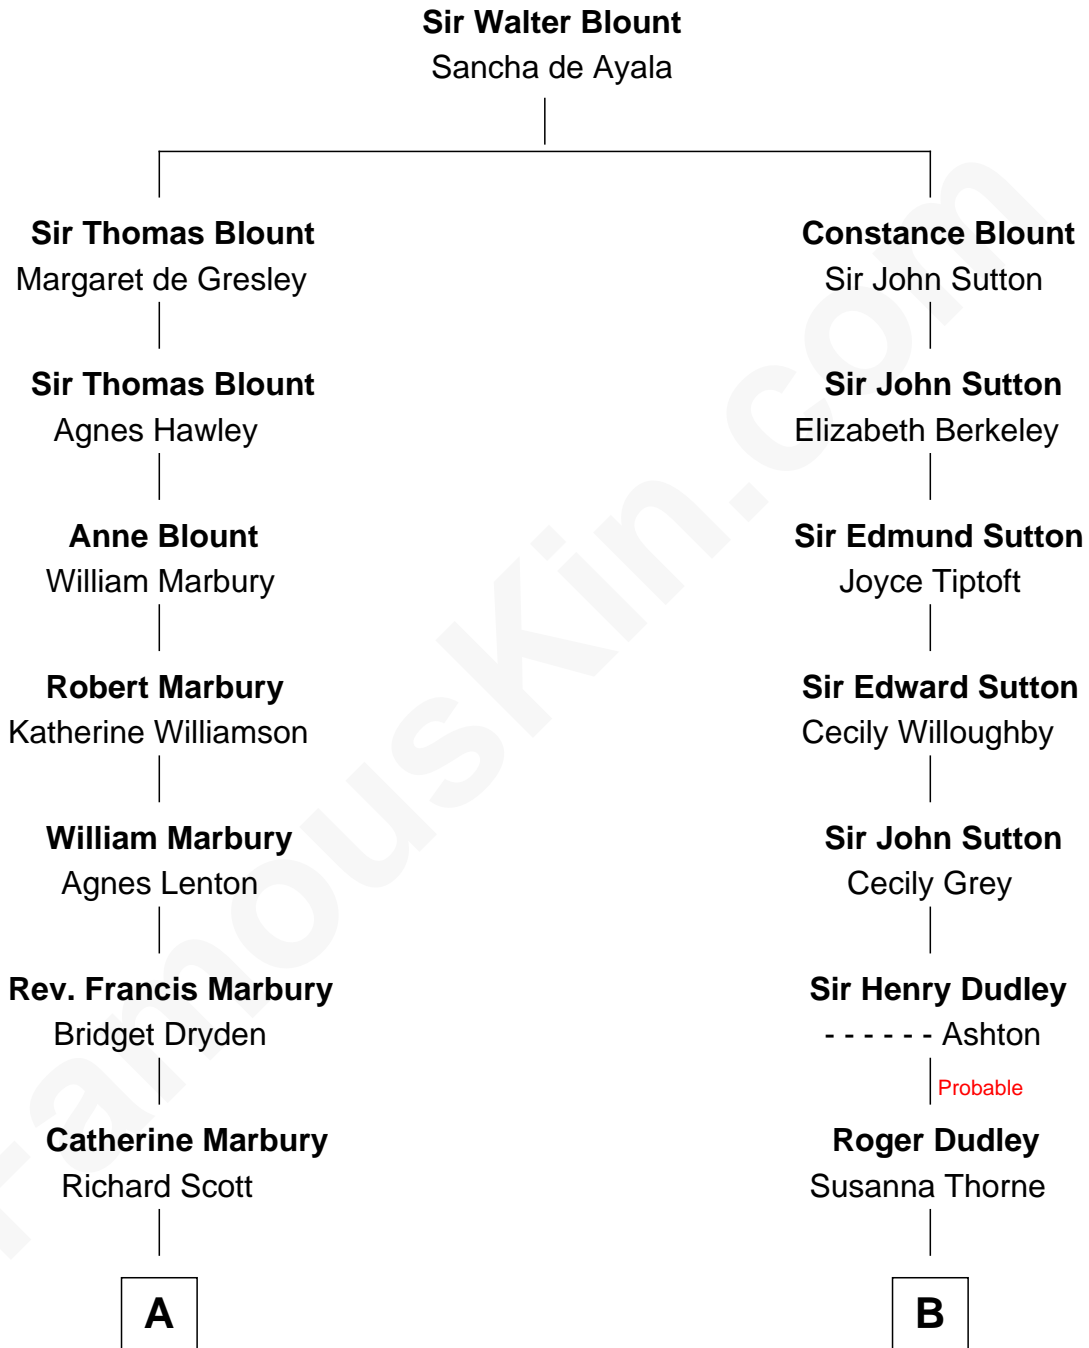

FamousKin.com Relationship Chart of

Britney Spears
Singer, Entertainer

17th cousin 2 times removed of

Tennessee Williams
Author of A Streetcar Named Desire

C

—
Emma Jean Forbes

June Austin Spears

—
James Parnell Spears