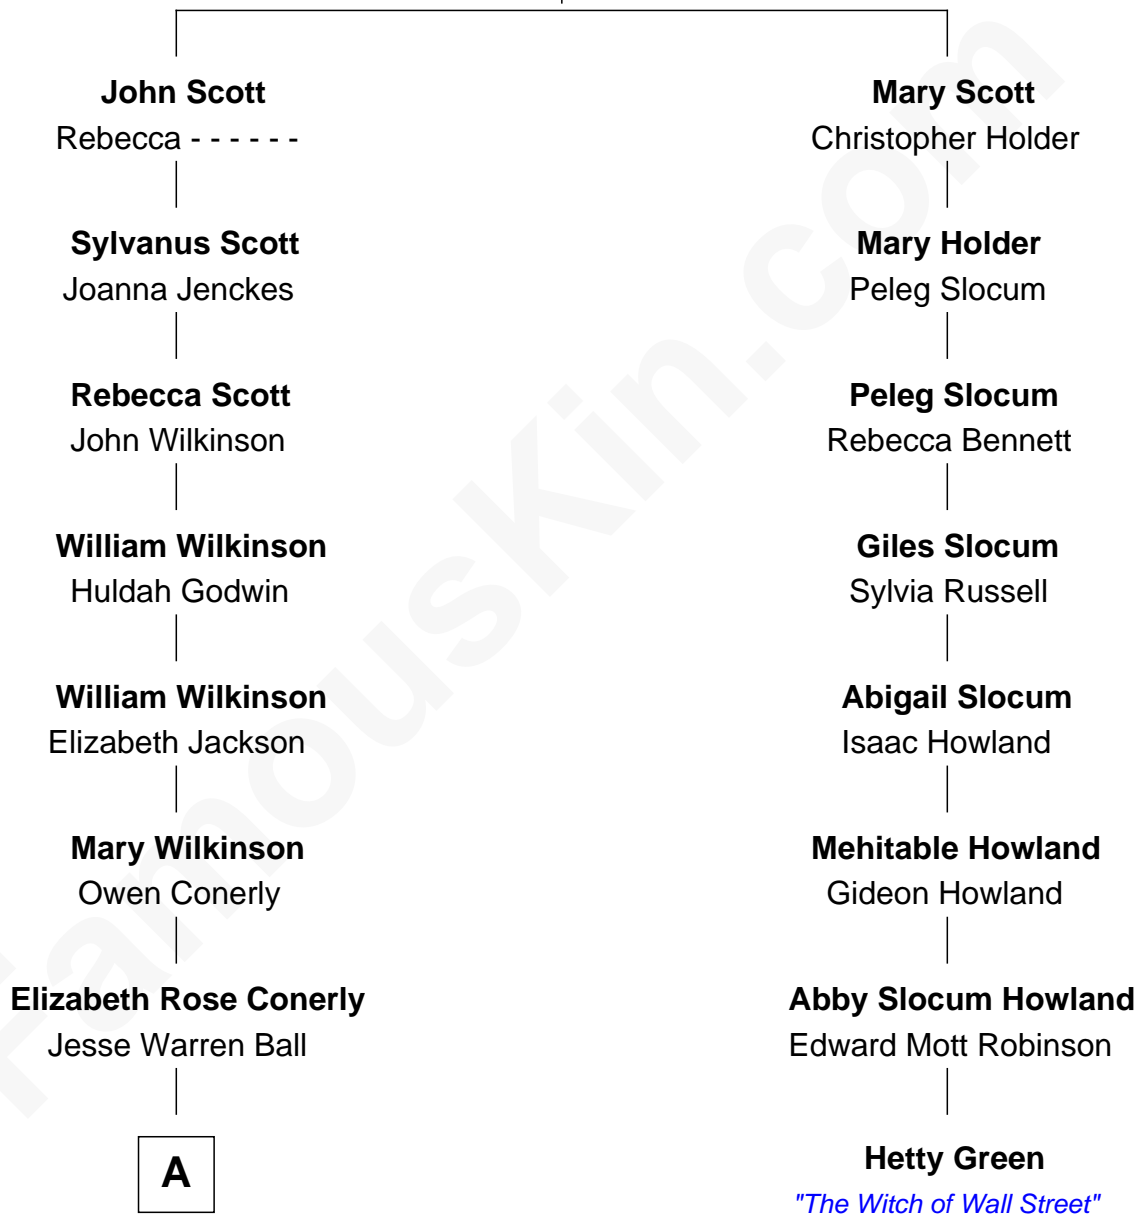

# FamousKin.com Relationship Chart of

**Britney Spears**  
*Singer, Entertainer*

7th cousin 5 times removed of

**Hetty Green**  
*"The Witch of Wall Street"*

**Richard Scott**  
Catherine Marbury

**A**

—  
**Needham Luke Ball**  
Cynthia McGown Bracey

—  
**Kiturah Ball**  
William Nelson Forbes

—  
**William Nelson Forbes**  
Lexie May Thompson

—  
**Emma Jean Forbes**  
June Austin Spears

—  
**James Parnell Spears**  
Lynne Irene Bridges

—  
**Britney Spears**  
*Singer, Entertainer*