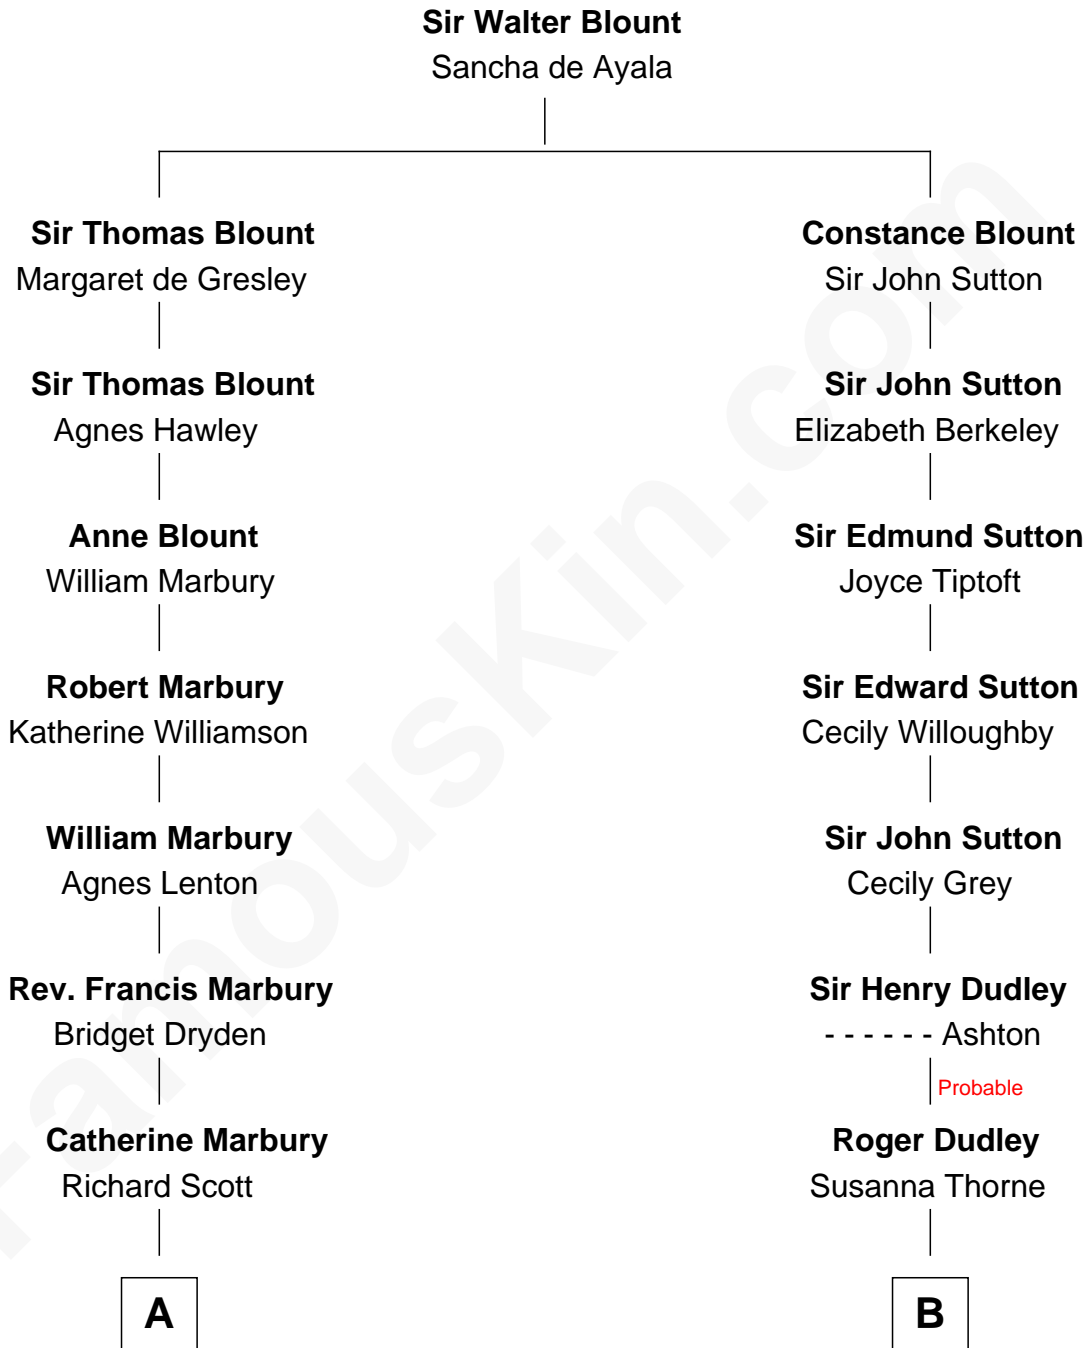

# FamousKin.com Relationship Chart of

**Britney Spears**  
*Singer, Entertainer*

17th cousin 2 times removed of

**Alan Shepard**

*Mercury and Apollo Astronaut*

**C**

—  
**Emma Jean Forbes**

June Austin Spears