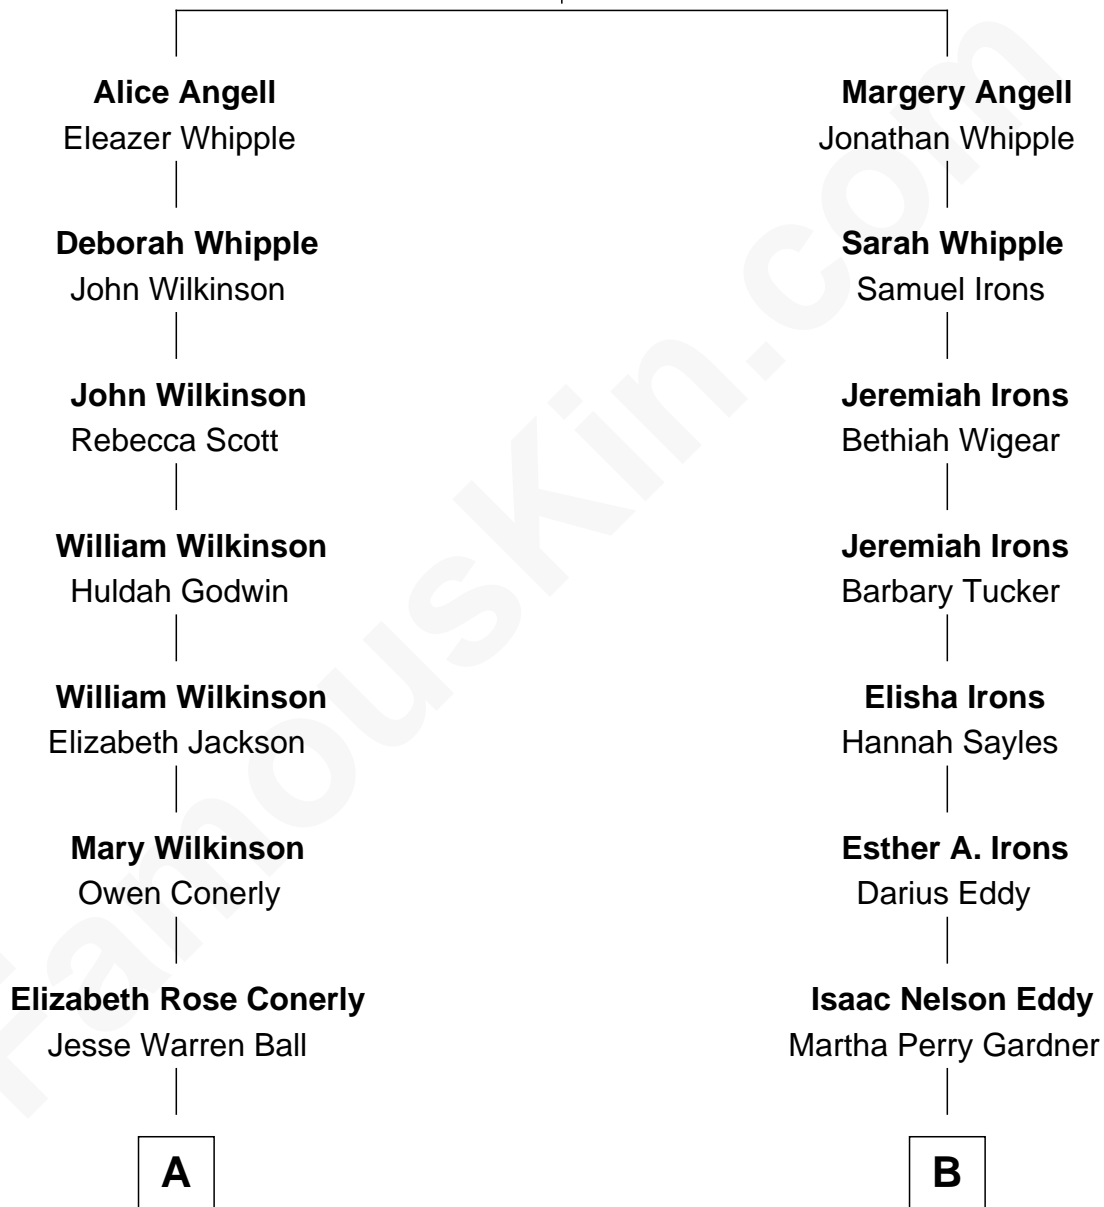

FamousKin.com Relationship Chart of

Britney Spears
Singer, Entertainer

8th cousin 4 times removed of

Nelson Eddy
Movie Actor and Singer

Thomas Angell
Alice Ashton

FamousKin.com