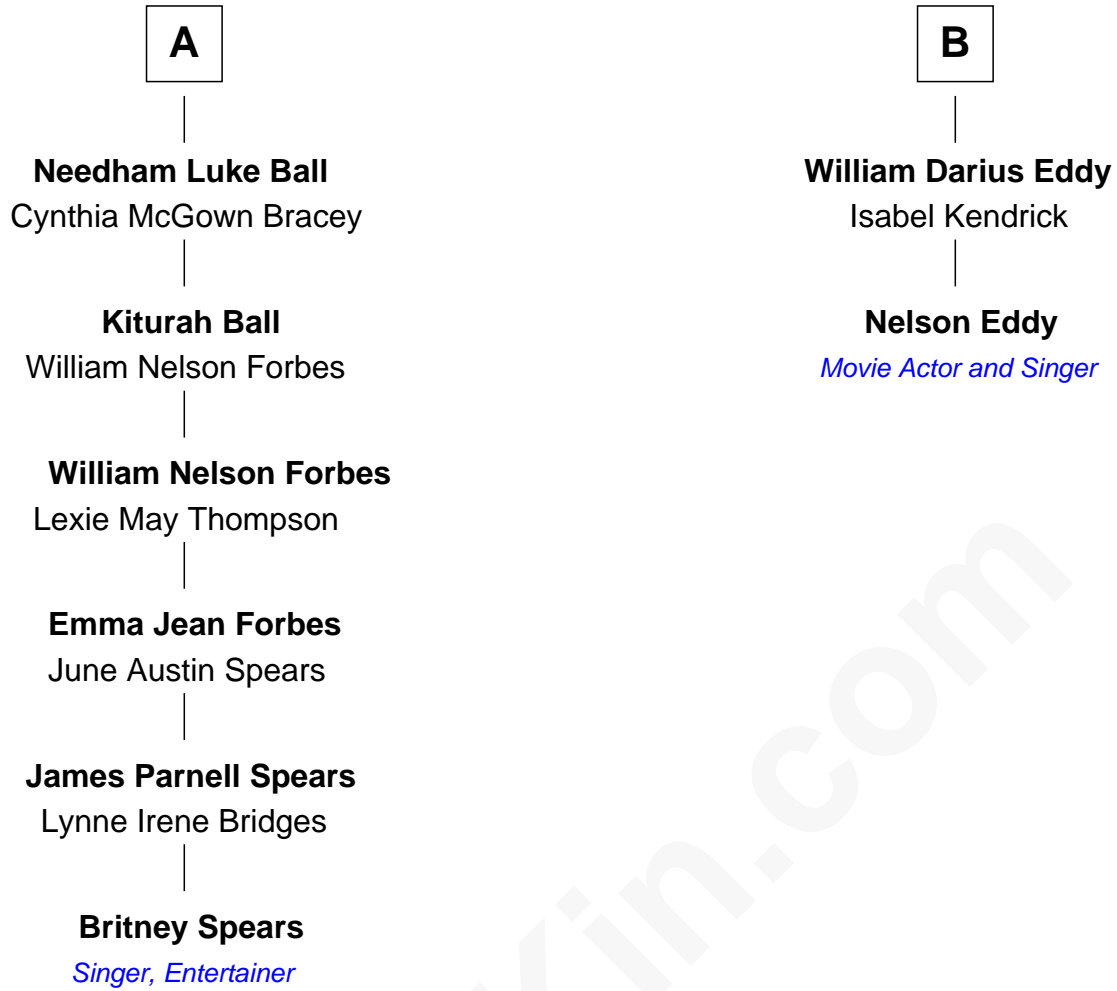

FamousKin.com Relationship Chart of

Britney Spears
Singer, Entertainer

8th cousin 4 times removed of

Nelson Eddy
Movie Actor and Singer

Thomas Angell
Alice Ashton

FamousKin.com