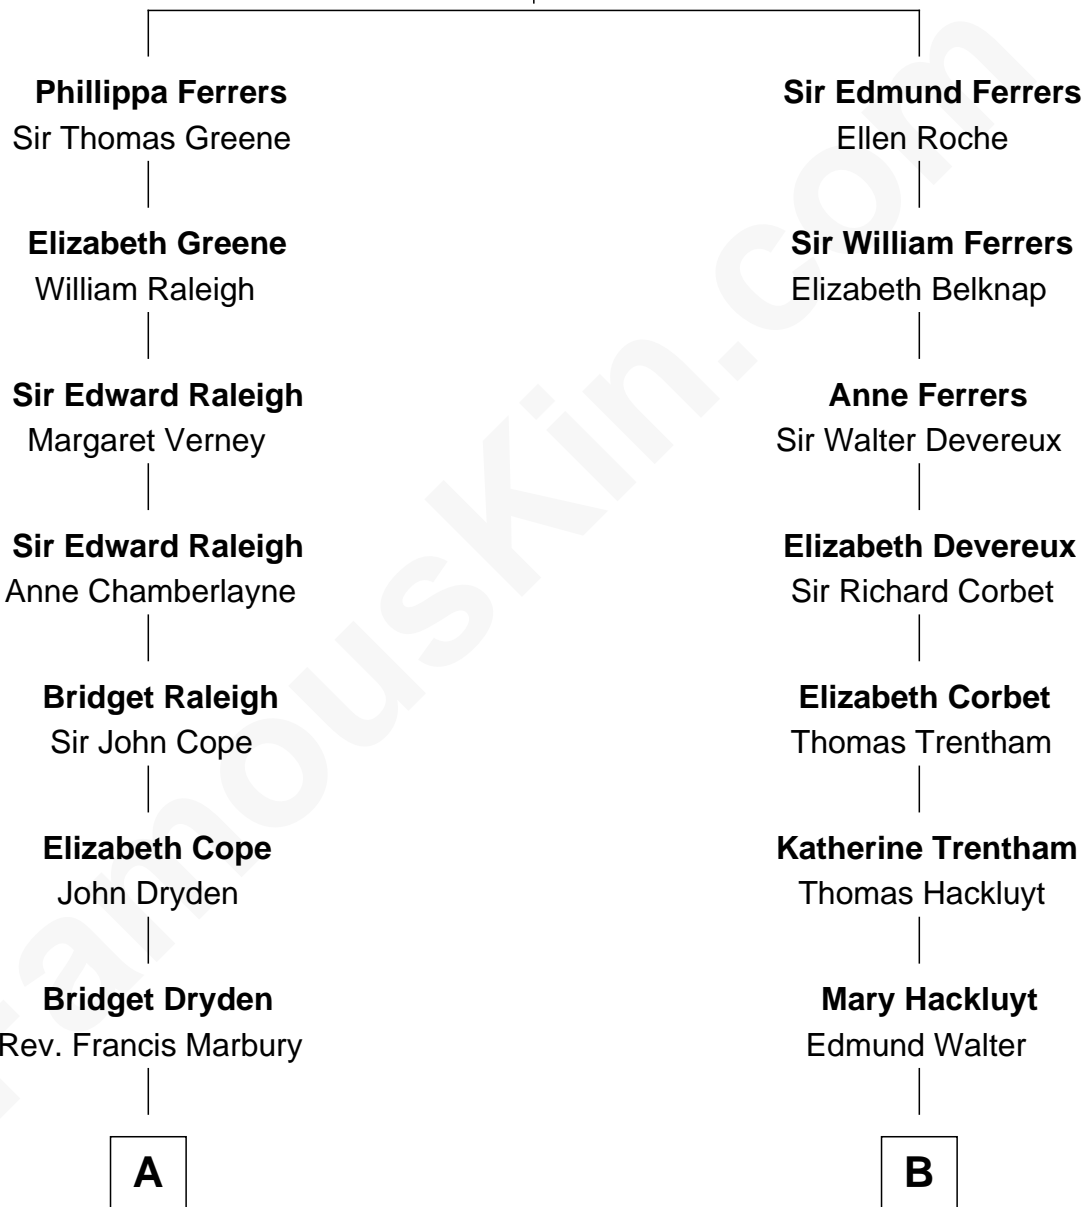

# FamousKin.com Relationship Chart of

**Britney Spears**  
*Singer, Entertainer*

19th cousin 1 time removed of

**Paget Brewster**  
*TV Actress*

**Robert de Ferrers**  
Margaret Despencer

**C**

**William Nelson Forbes**

Lexie May Thompson

**Emma Jean Forbes**

June Austin Spears

**James Parnell Spears**

Lynne Irene Bridges

**Britney Spears**

*Singer, Entertainer*

**D**

**George Washington Wales Brewster**

Joan Ryerson

**Galen Brewster**

Hathaway Tew

**Paget Brewster**

*TV Actress*