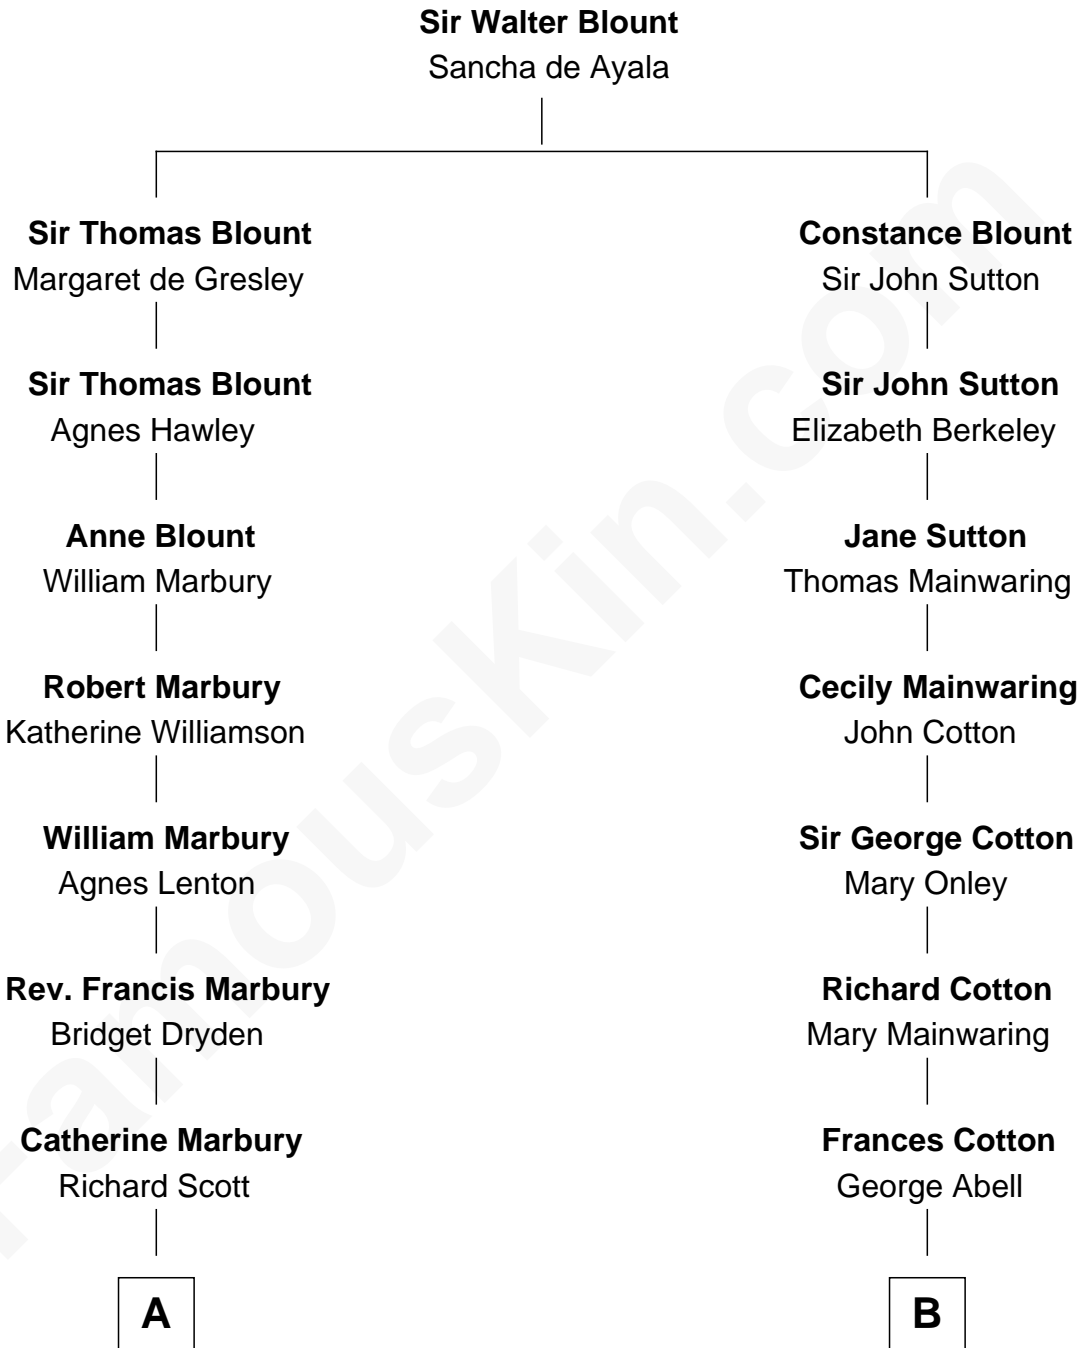

FamousKin.com Relationship Chart of

Britney Spears
Singer, Entertainer

16th cousin 3 times removed of

Allen Dulles
5th Director of the C.I.A.

C

—
Emma Jean Forbes

June Austin Spears

—
James Parnell Spears