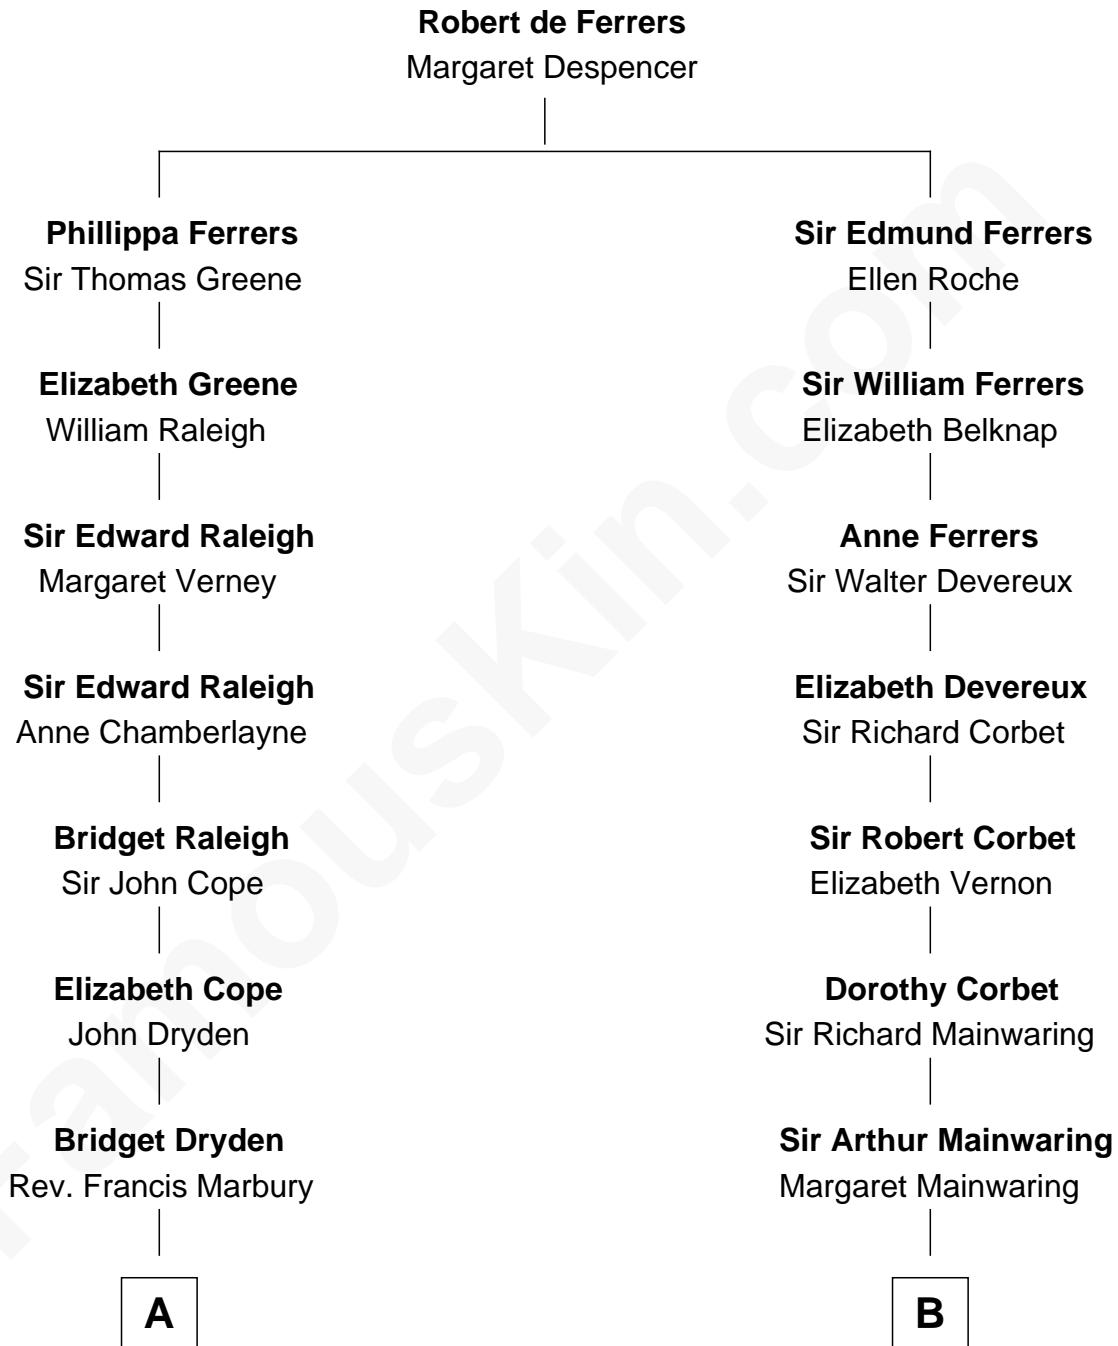

FamousKin.com Relationship Chart of

Britney Spears
Singer, Entertainer

18th cousin 2 times removed of

Allen Dulles
5th Director of the C.I.A.

FamousKin.com