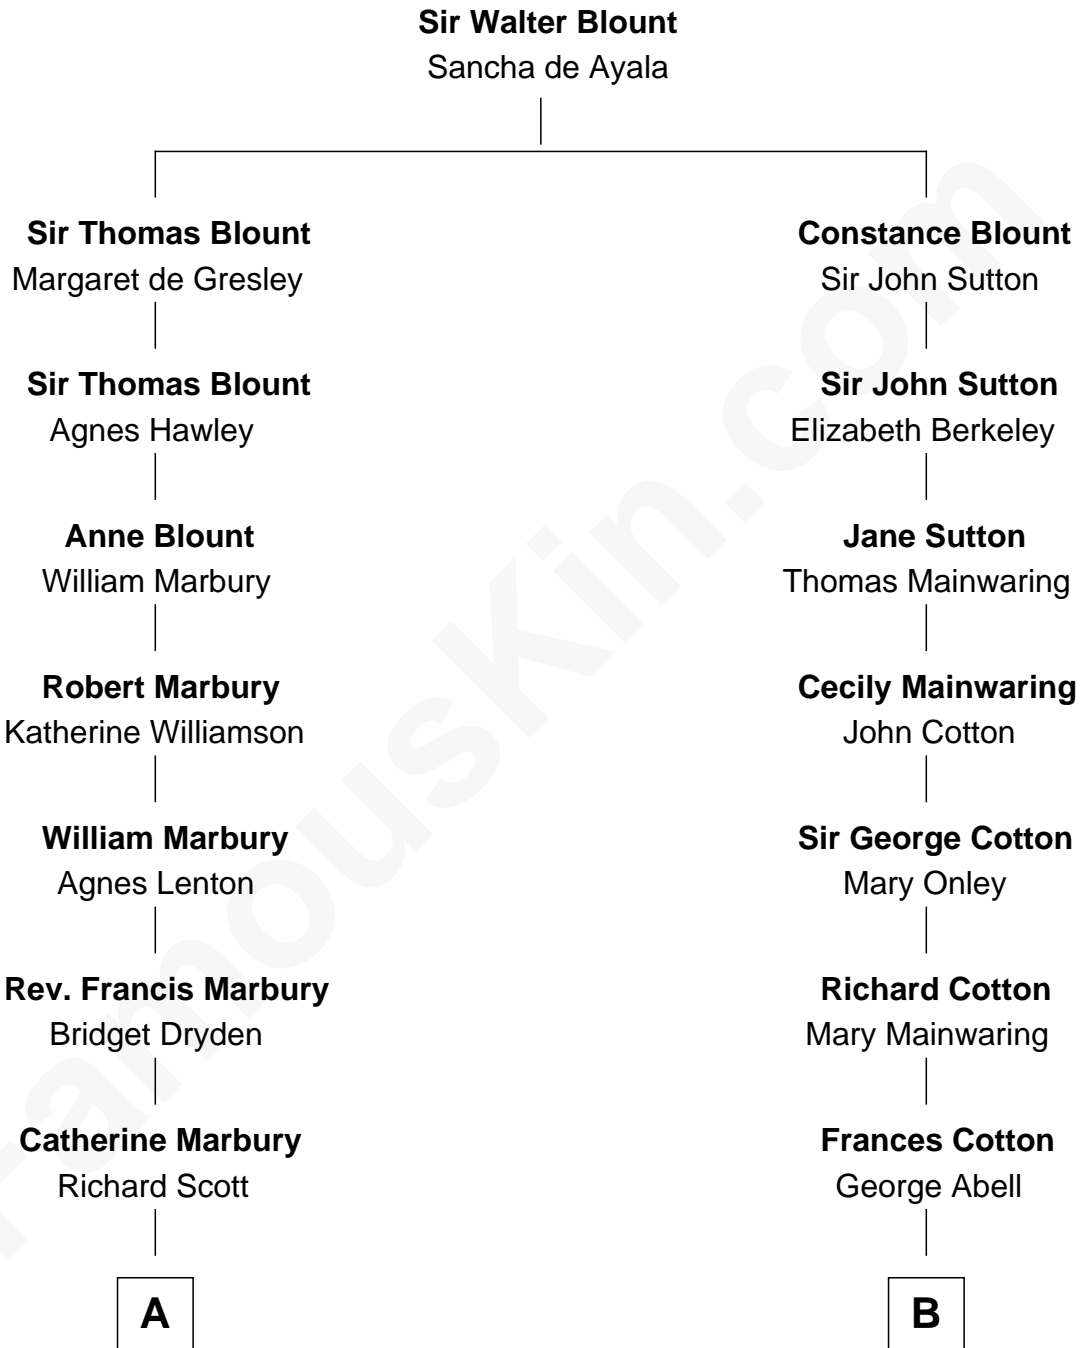

# FamousKin.com Relationship Chart of

**Britney Spears**  
*Singer, Entertainer*

13th cousin 6 times removed of

**C. W. Post**

*Founder of Post Cereals*

**C**

—  
**Emma Jean Forbes**

June Austin Spears