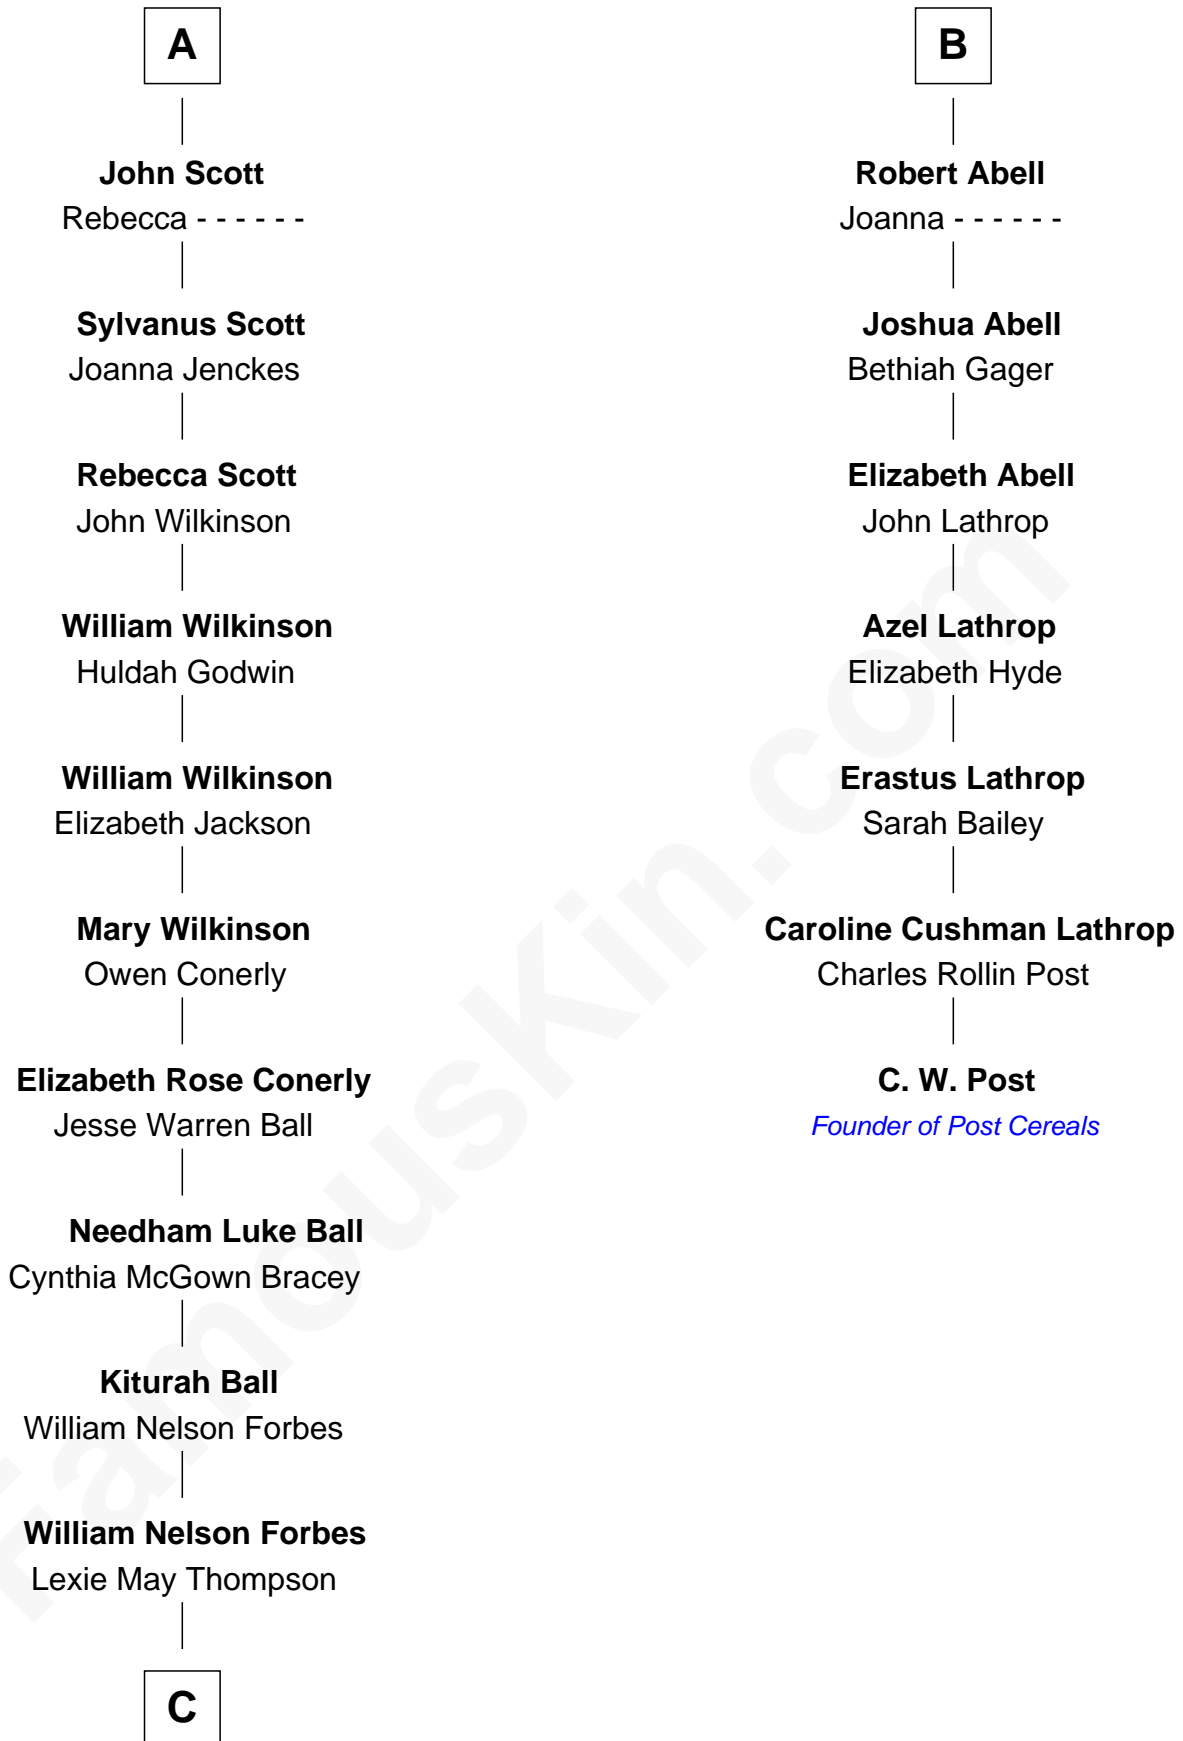

# FamousKin.com Relationship Chart of

**Britney Spears**  
*Singer, Entertainer*

13th cousin 6 times removed of

**C. W. Post**

*Founder of Post Cereals*

**C**

—  
**Emma Jean Forbes**

June Austin Spears

—  
**James Parnell Spears**

Lynne Irene Bridges

—  
**Britney Spears**

*Singer, Entertainer*

FamousKin.com