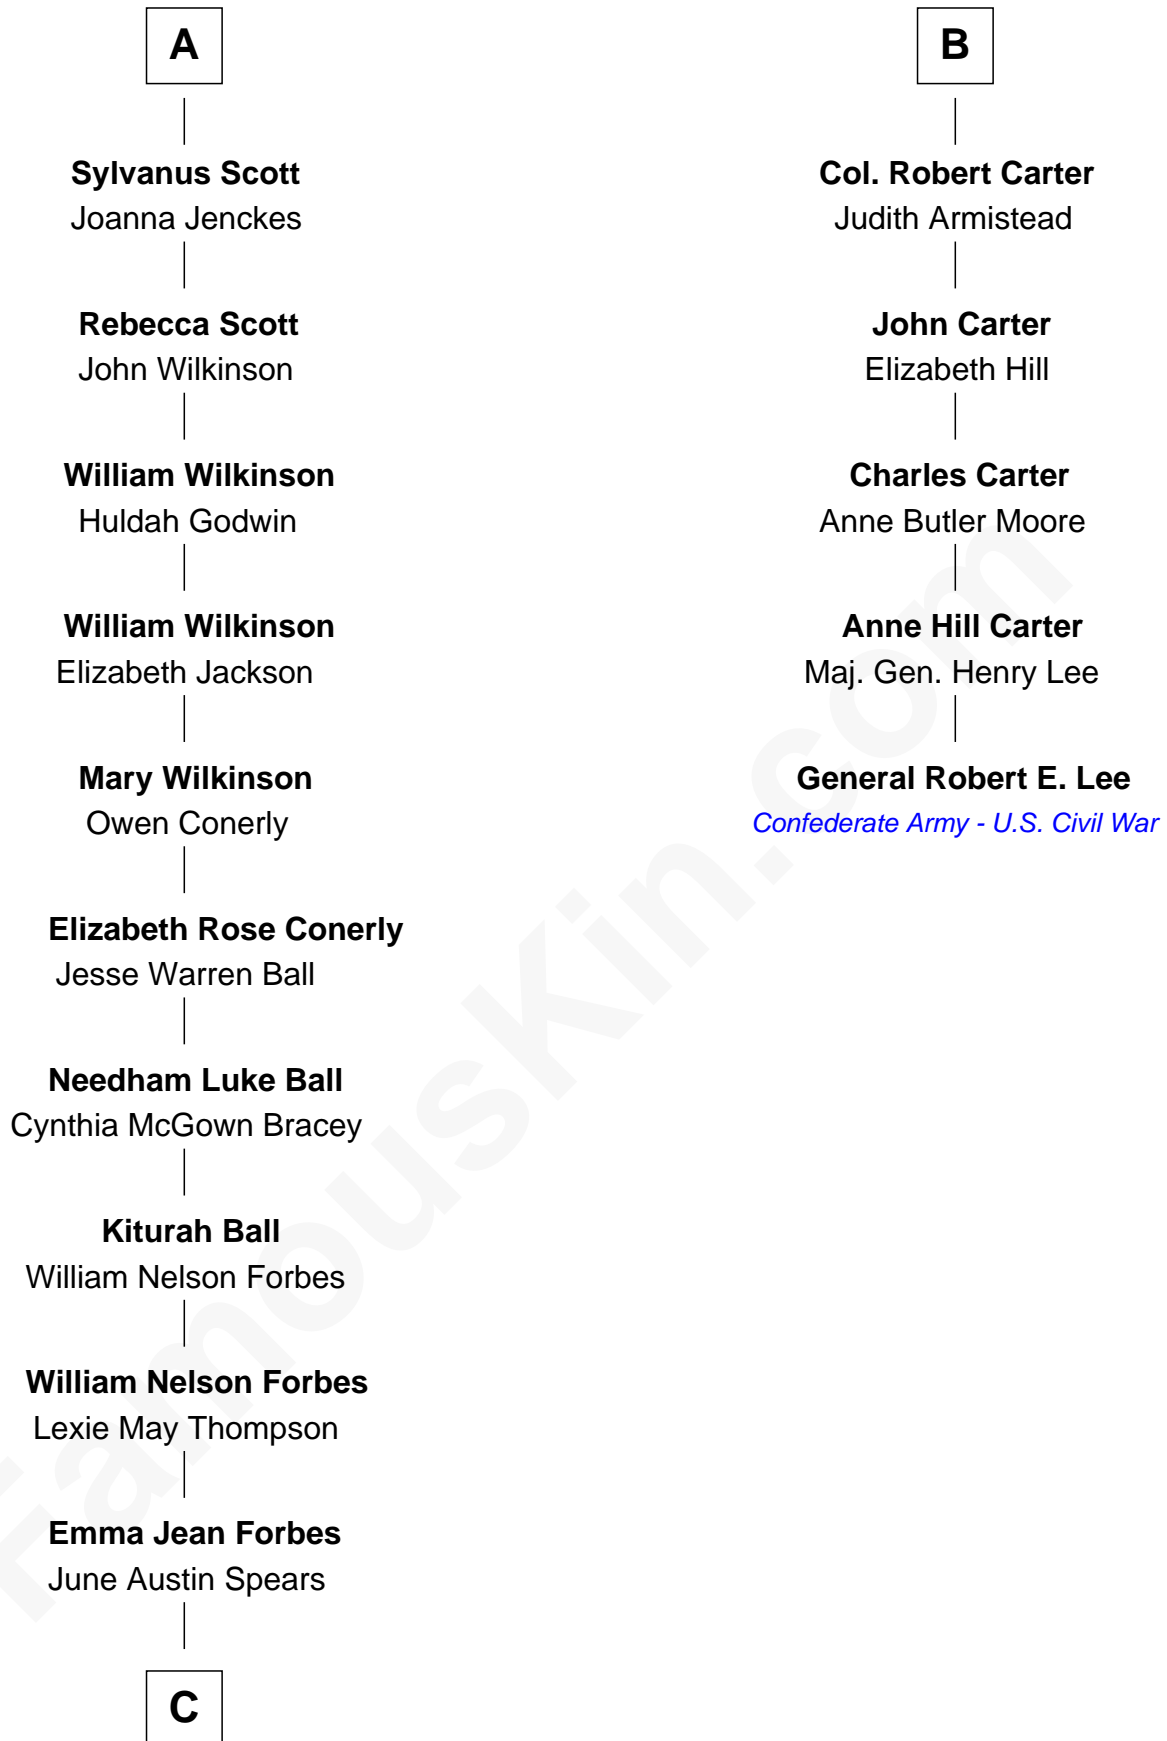

# FamousKin.com Relationship Chart of

**Britney Spears**

*Singer, Entertainer*

11th cousin 7 times removed of

**General Robert E. Lee**

*Confederate Army - U.S. Civil War*

**Sir Thomas Blount**

Margaret de Gresley

**Sir Thomas Blount**

Agnes Hawley

**Anne Blount**

William Marbury

**Robert Marbury**

Katherine Williamson

**William Marbury**

Agnes Lenton

Helena Byron

**Sir William Blount**

Margaret Echyngham

**Elizabeth Blount**

Sir Andrews de Windsor

**Edith Windsor**

George Ludlow

**Thomas Ludlow**

Jane Pyle

**Gabriel Ludlow**

Phillis - - - - -

**Sarah Ludlow**

Col. John Carter

**B**

**C**

James Parnell Spears