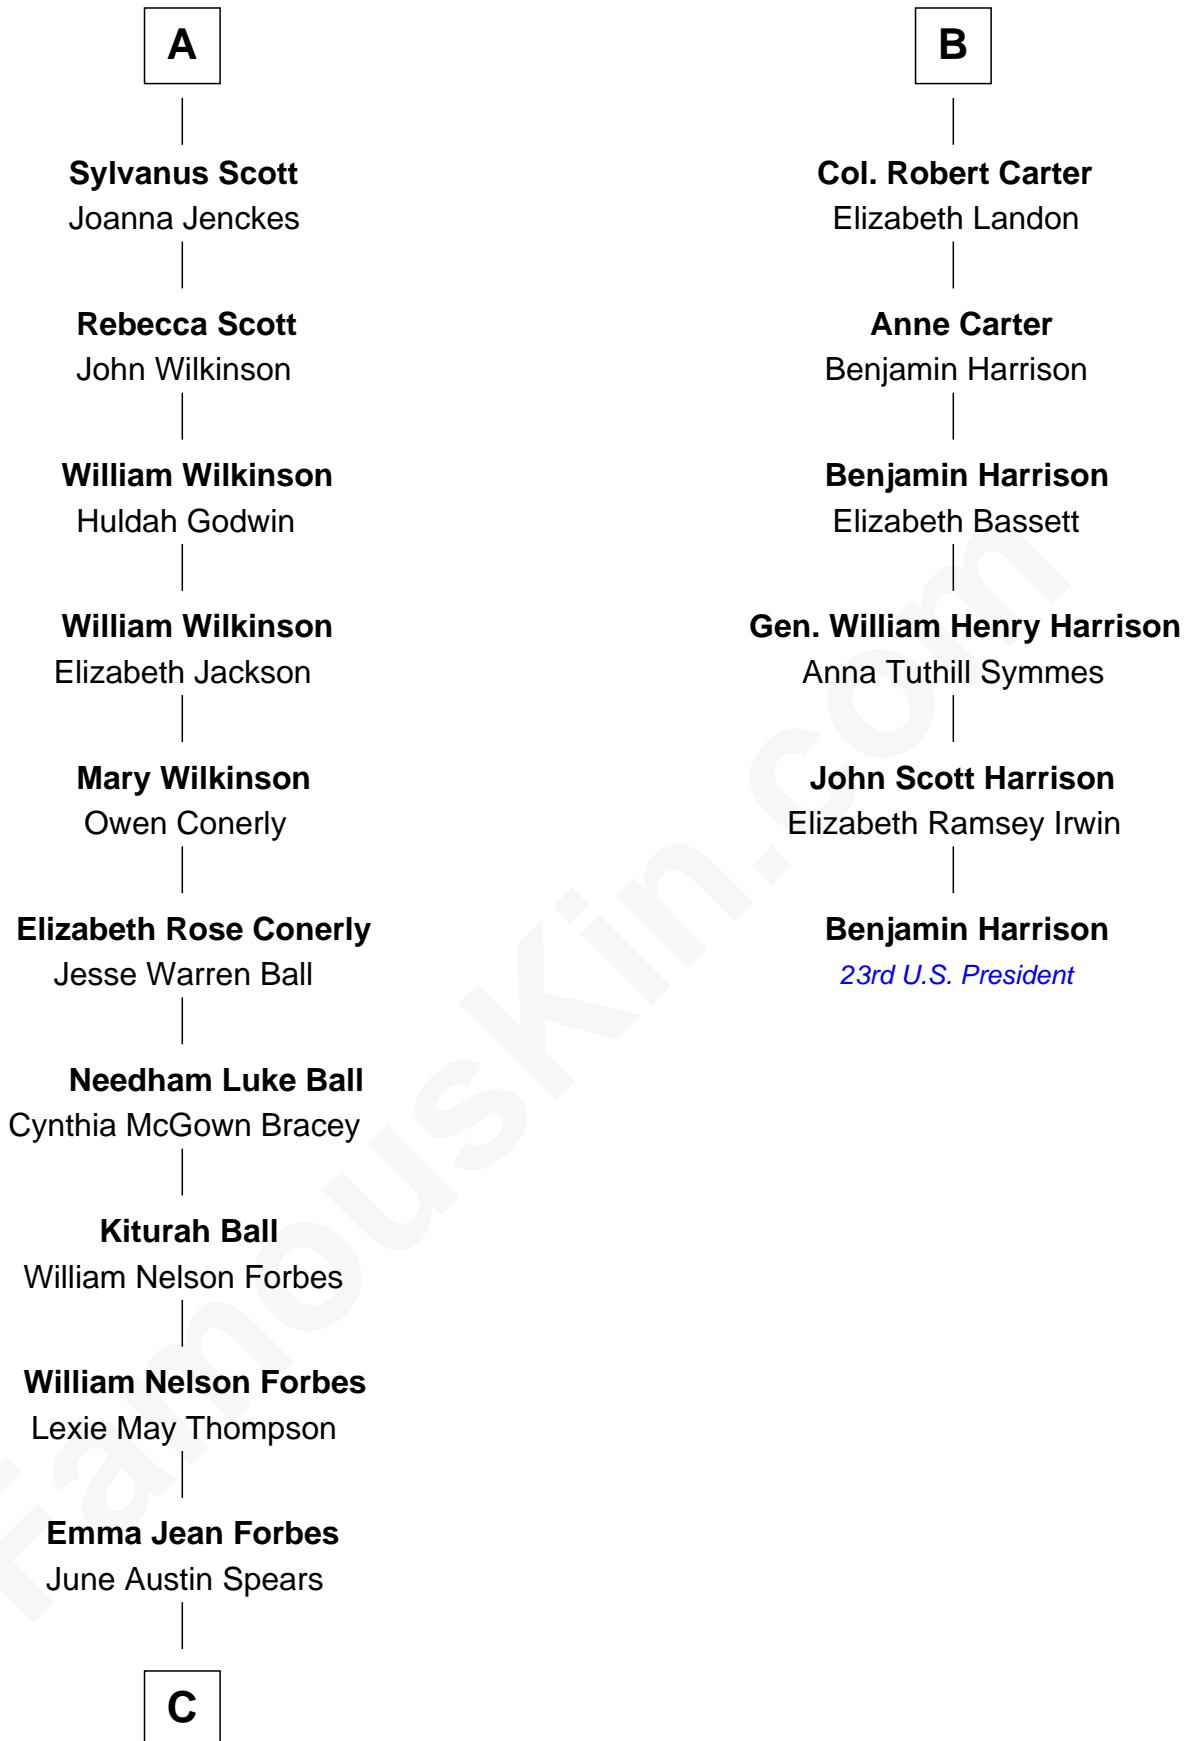

FamousKin.com Relationship Chart of

Britney Spears
Singer, Entertainer

12th cousin 6 times removed of

Benjamin Harrison
23rd U.S. President

Sir Thomas Blount
Margaret de Gresley

Sir Thomas Blount
Agnes Hawley

Sir William Blount
Margaret Echyngham

Elizabeth Blount
Sir Andrews de Windsor

Edith Windsor
George Ludlow

Thomas Ludlow
Jane Pyle

Gabriel Ludlow
Phillis - - - - -

Sarah Ludlow
Col. John Carter

B

C