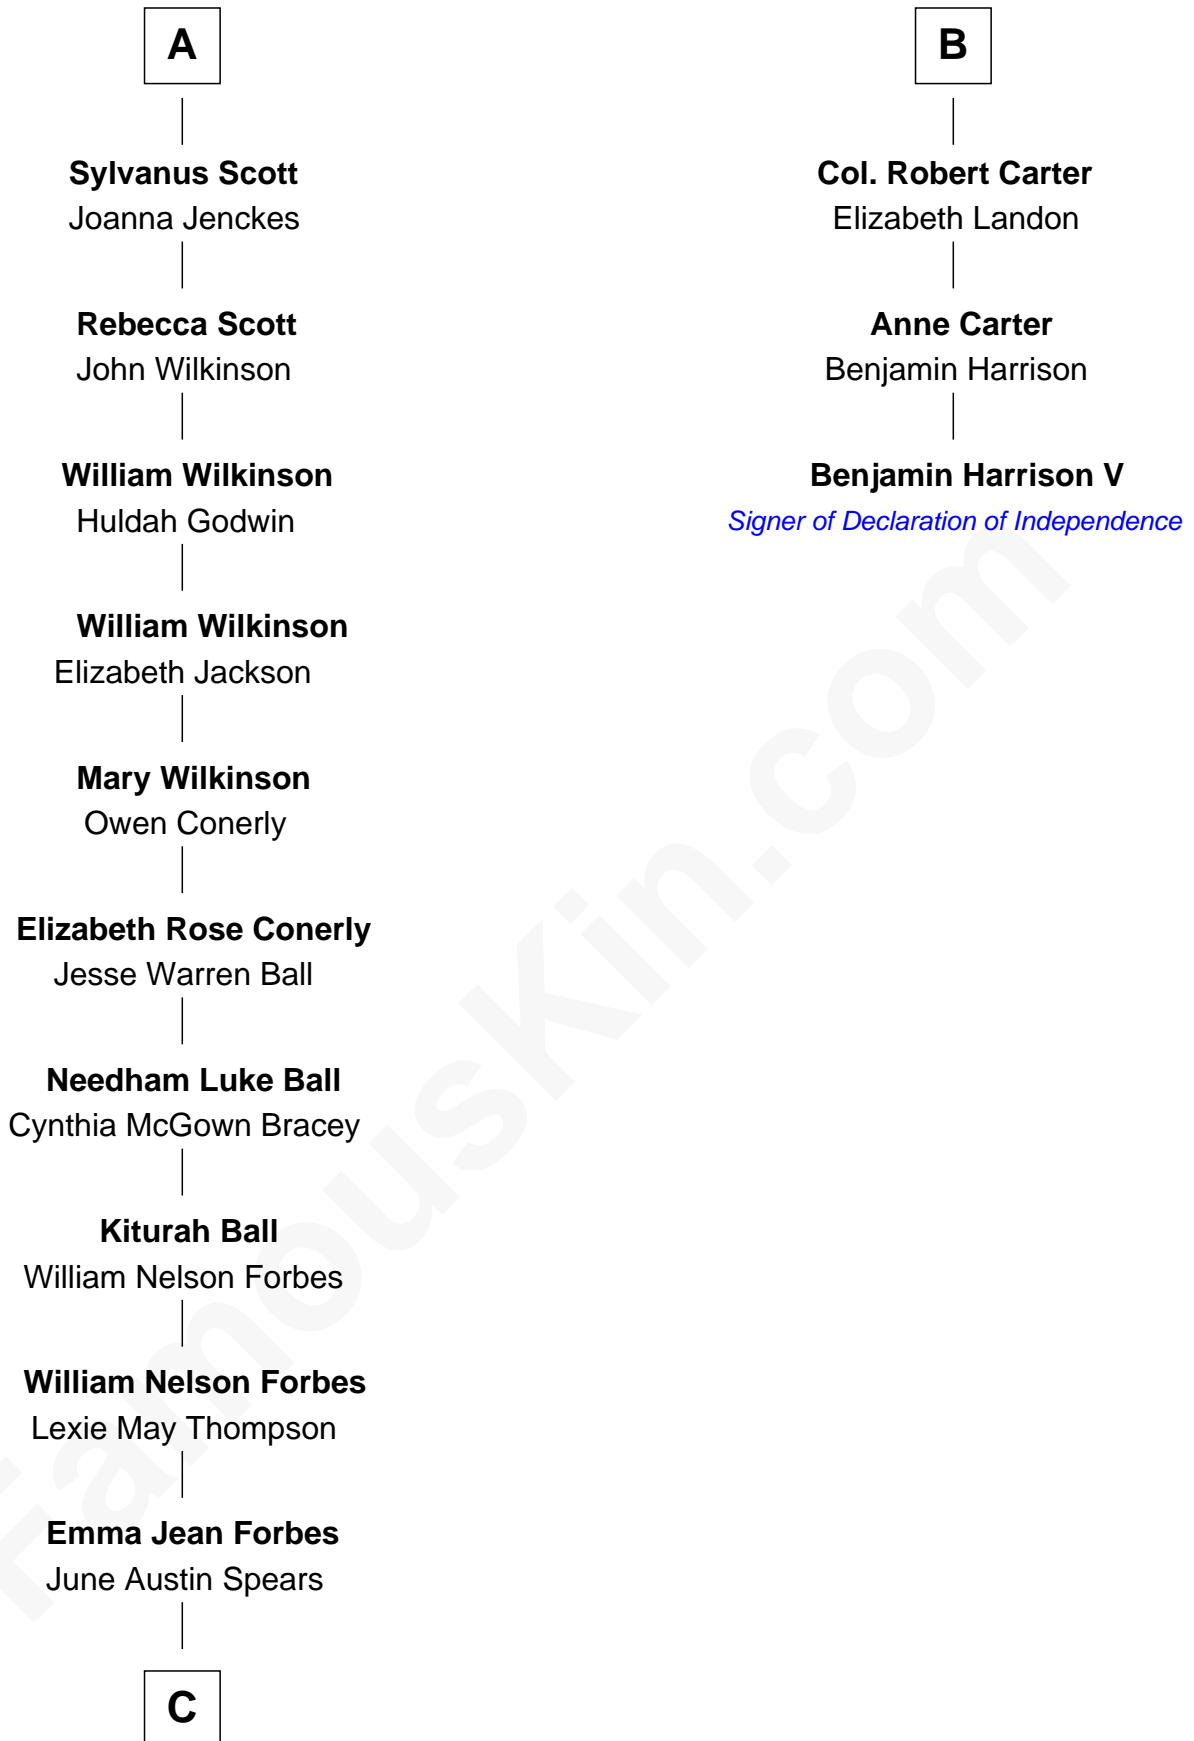

# FamousKin.com Relationship Chart of

**Britney Spears**  
*Singer, Entertainer*

9th cousin 9 times removed of

**Benjamin Harrison V**  
*Signer of the Declaration of Independence*

C

James Parnell Spears

Lynne Irene Bridges