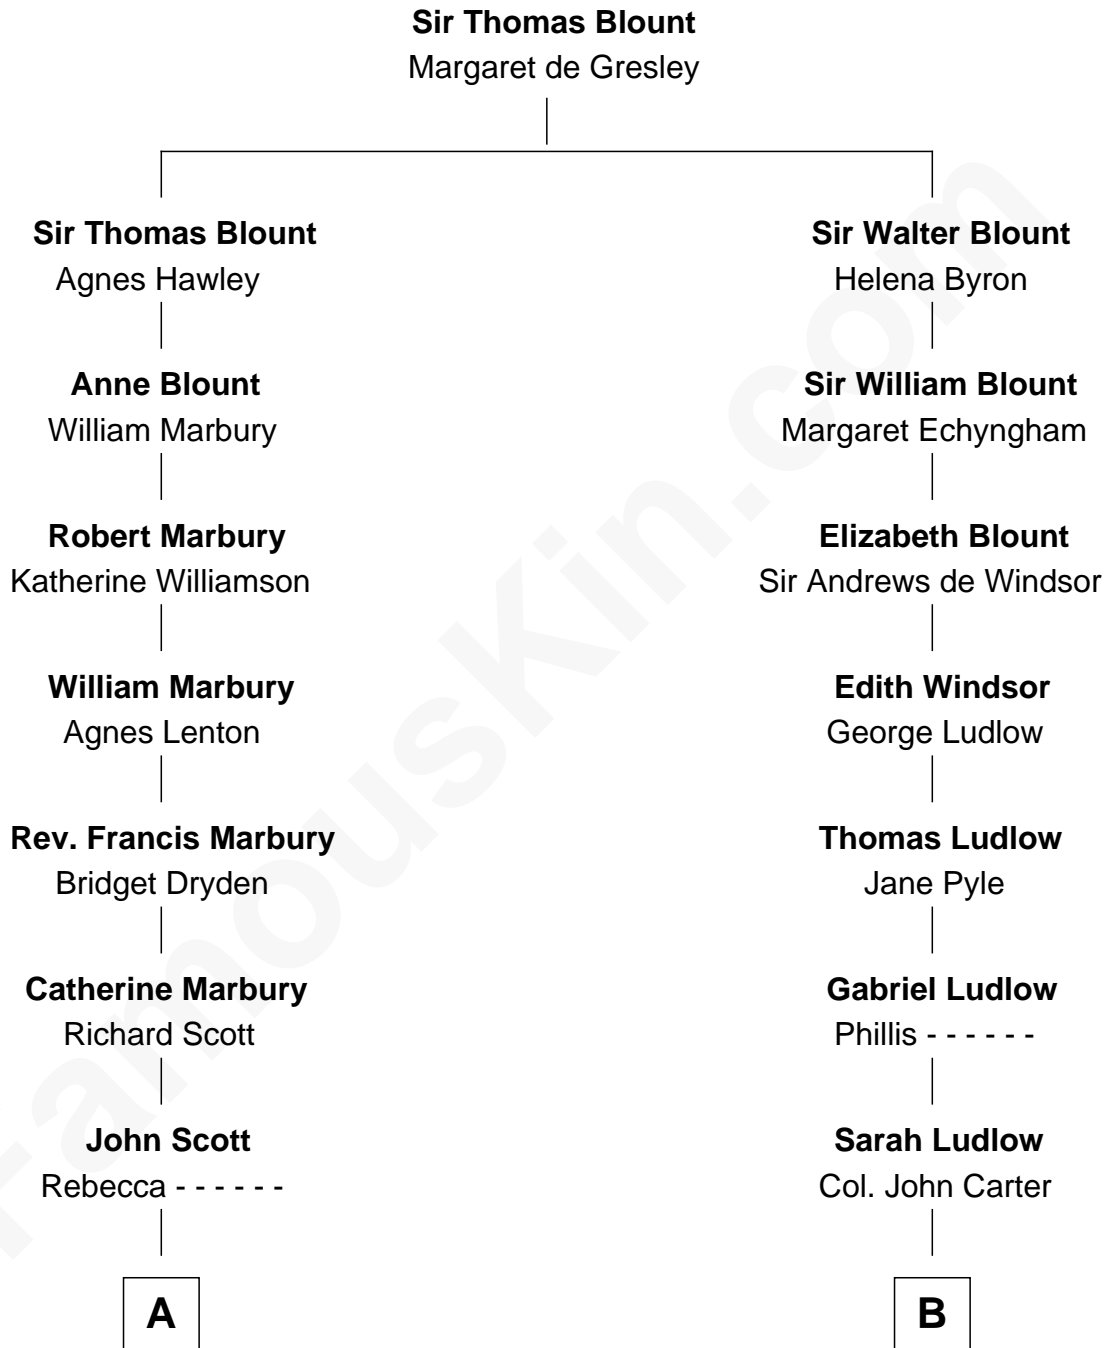

# FamousKin.com Relationship Chart of

**Britney Spears**  
*Singer, Entertainer*

9th cousin 9 times removed of

**Benjamin Harrison V**  
*Signer of the Declaration of Independence*

C

James Parnell Spears

Lynne Irene Bridges

Britney Spears

*Singer, Entertainer*

FamousKin.com