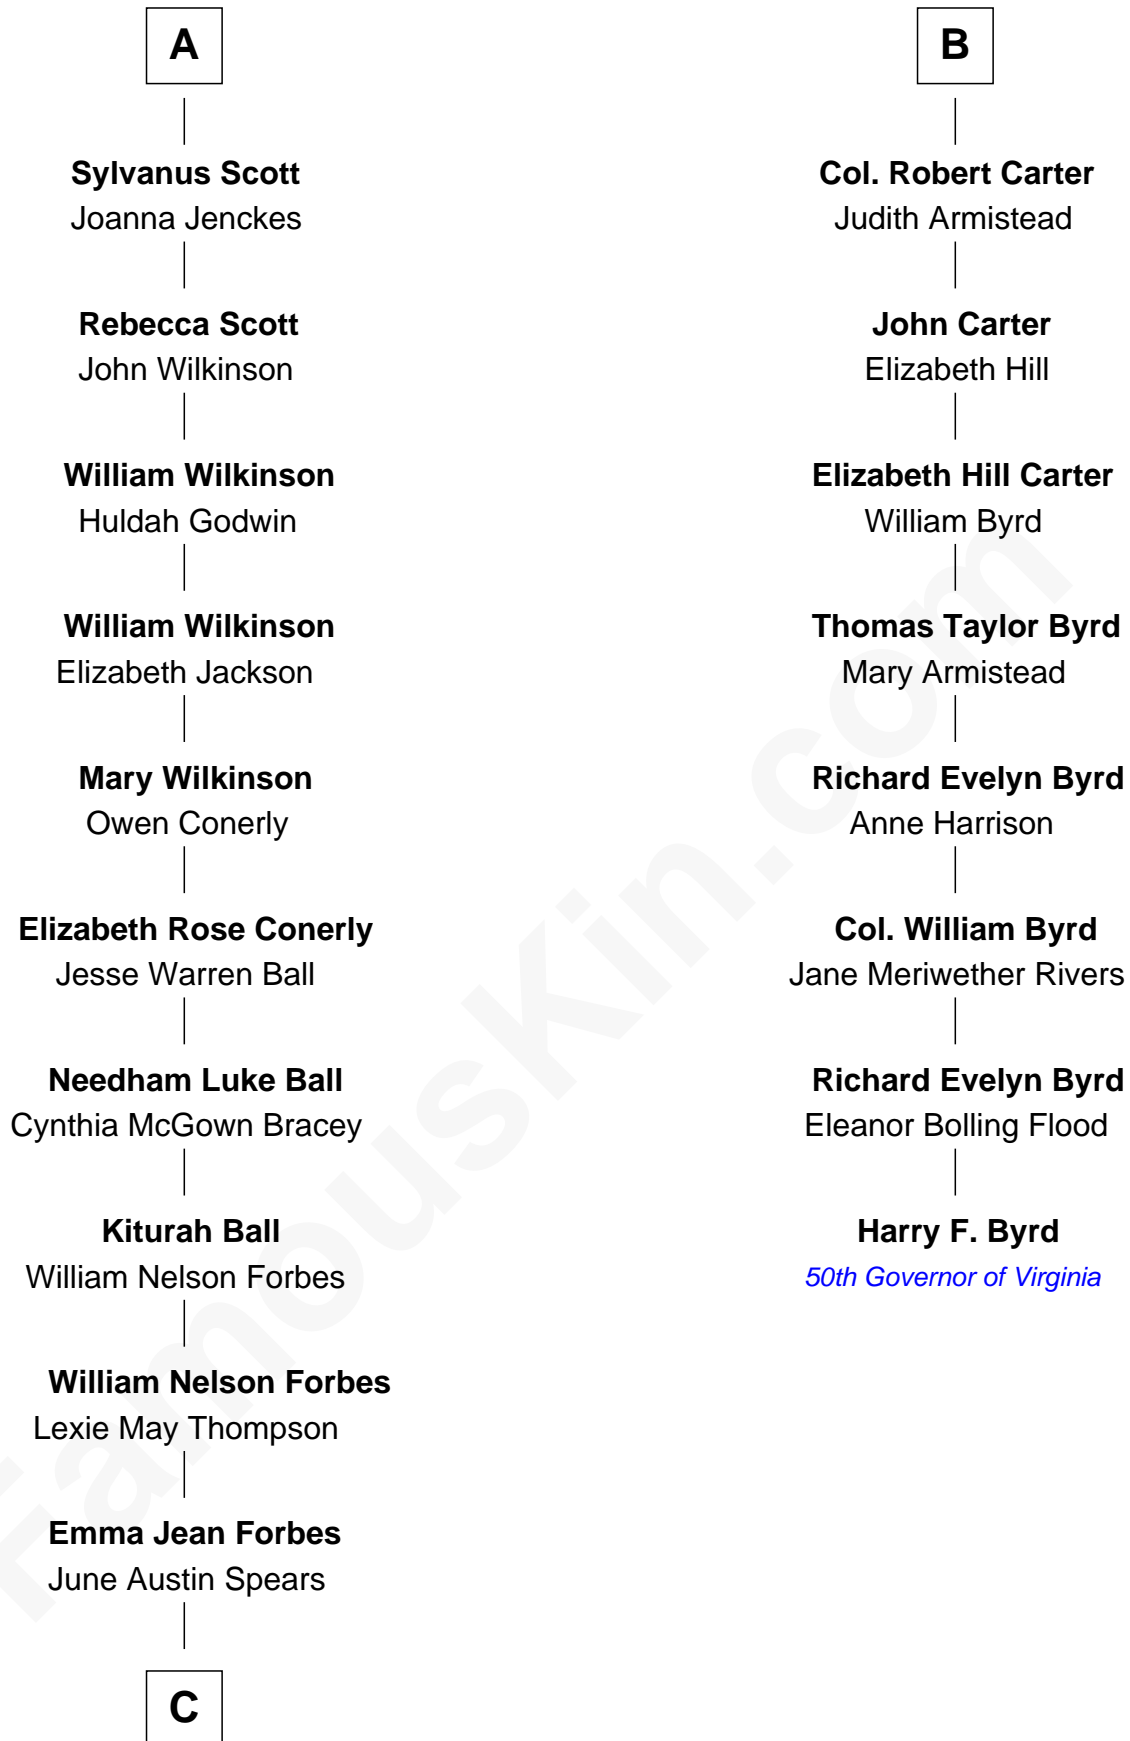

FamousKin.com Relationship Chart of

Britney Spears
Singer, Entertainer

14th cousin 4 times removed of

Harry F. Byrd
50th Governor of Virginia

C

James Parnell Spears

Lynne Irene Bridges

Britney Spears