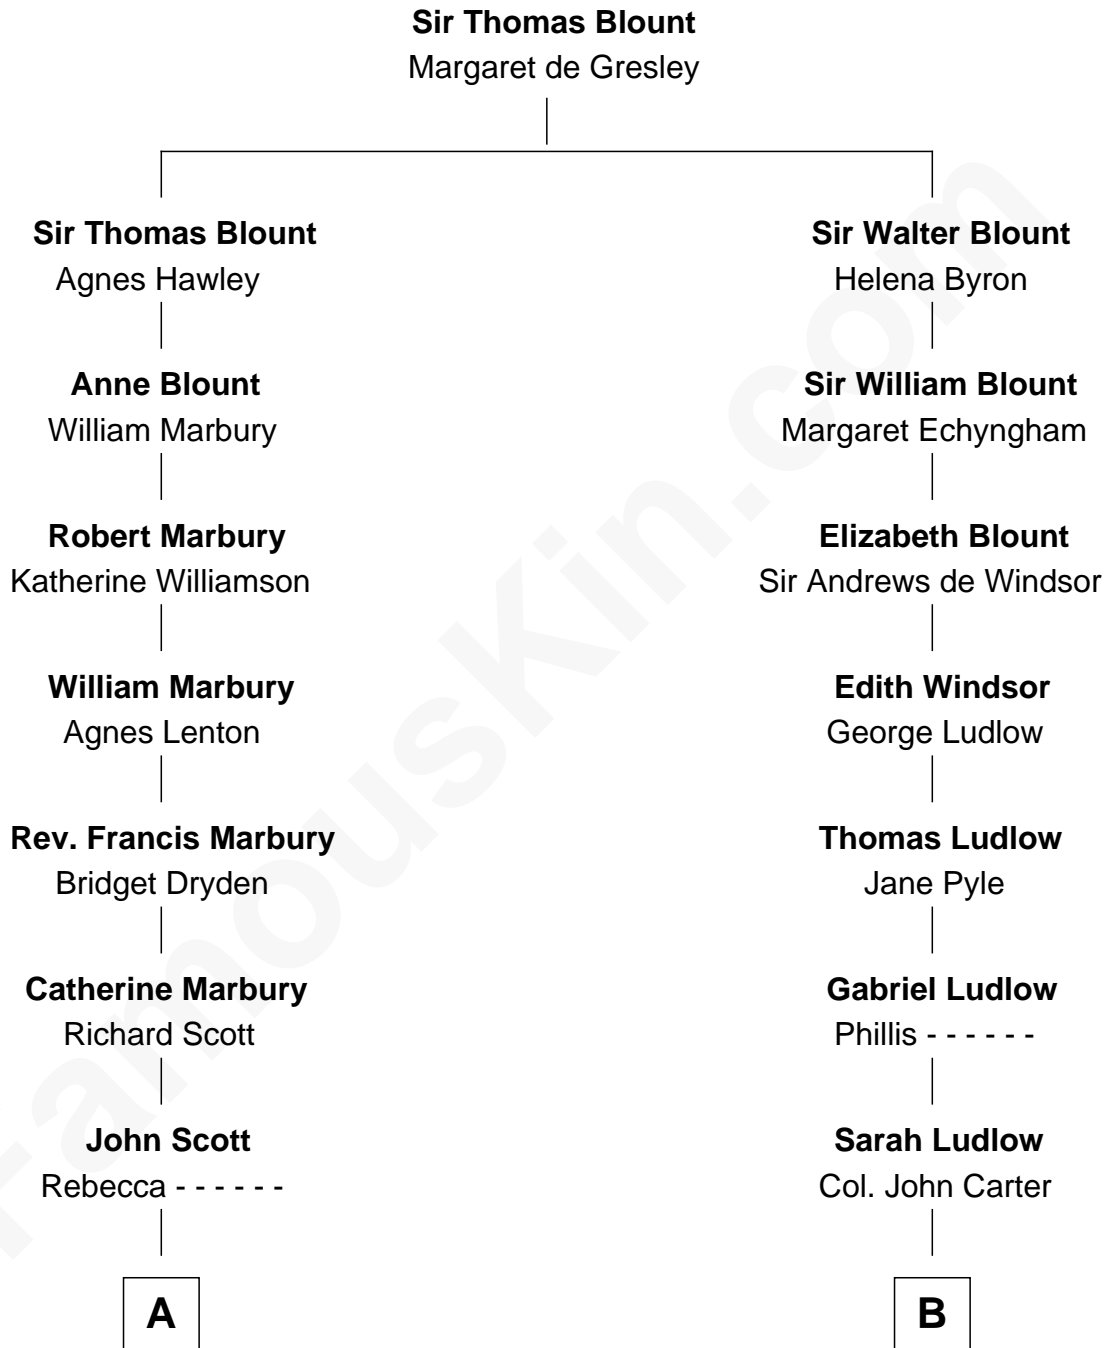

FamousKin.com Relationship Chart of

Britney Spears
Singer, Entertainer

14th cousin 4 times removed of

Harry F. Byrd
50th Governor of Virginia

C

James Parnell Spears

Lynne Irene Bridges

Britney Spears

Singer, Entertainer

FamousKin.com