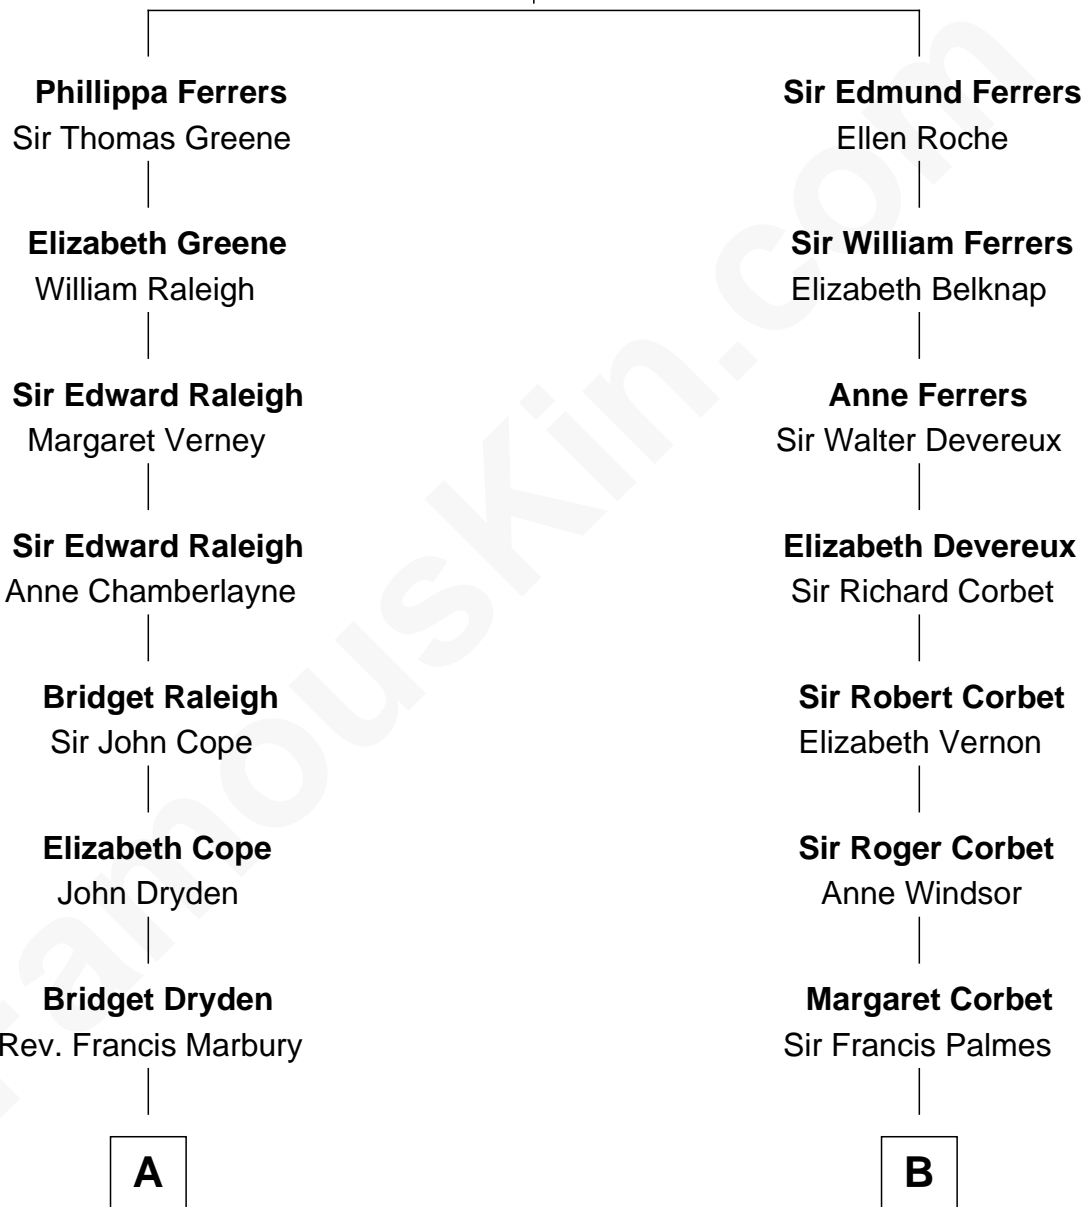

# FamousKin.com Relationship Chart of

**Britney Spears**  
*Singer, Entertainer*

16th cousin 4 times removed of

**Joan Fontaine**  
*Movie Actress*

**Robert de Ferrers**  
Margaret Despencer

**C**

William Nelson Forbes

Lexie May Thompson

Emma Jean Forbes

June Austin Spears

James Parnell Spears

Lynne Irene Bridges

**Britney Spears**

*Singer, Entertainer*

FamousKin.com