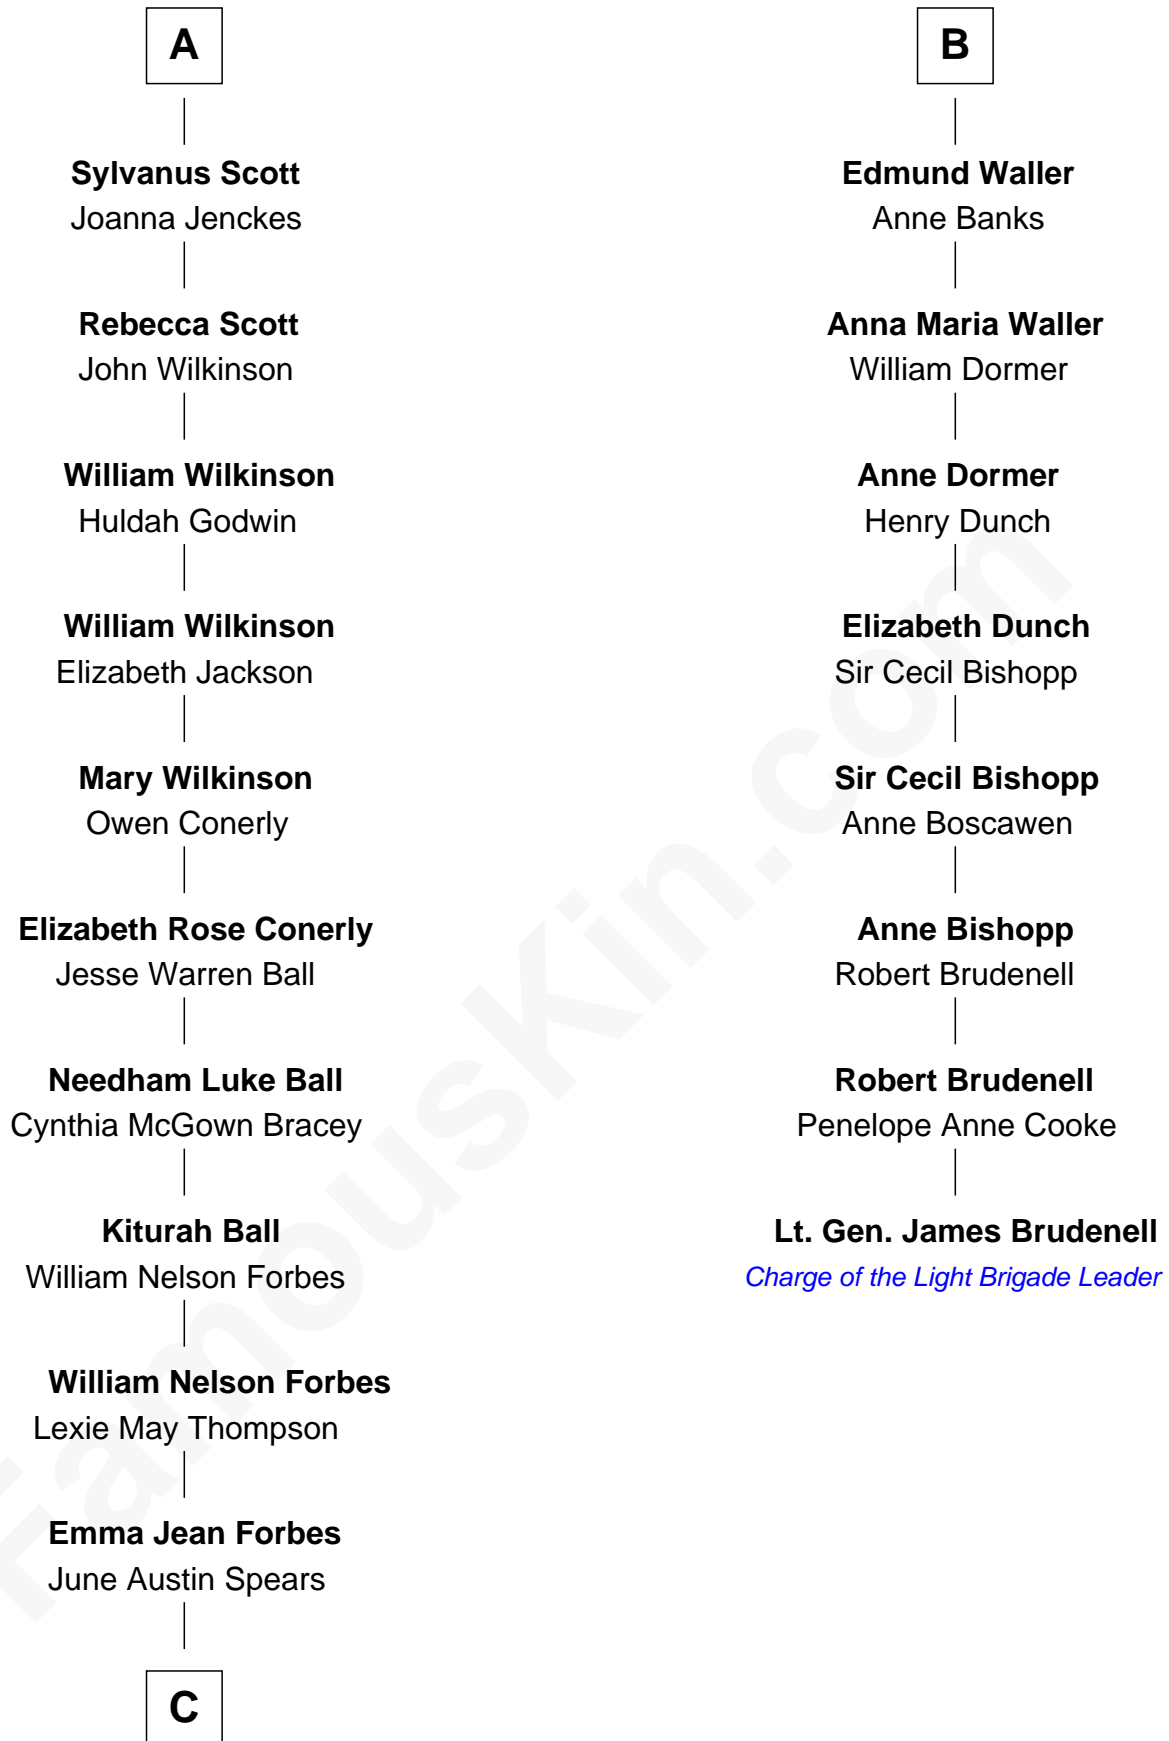

FamousKin.com Relationship Chart of

Britney Spears
Singer, Entertainer

14th cousin 4 times removed of

Lt. Gen. James Brudenell

Leader of the "Charge of the Light Brigade"

C

James Parnell Spears

Lynne Irene Bridges