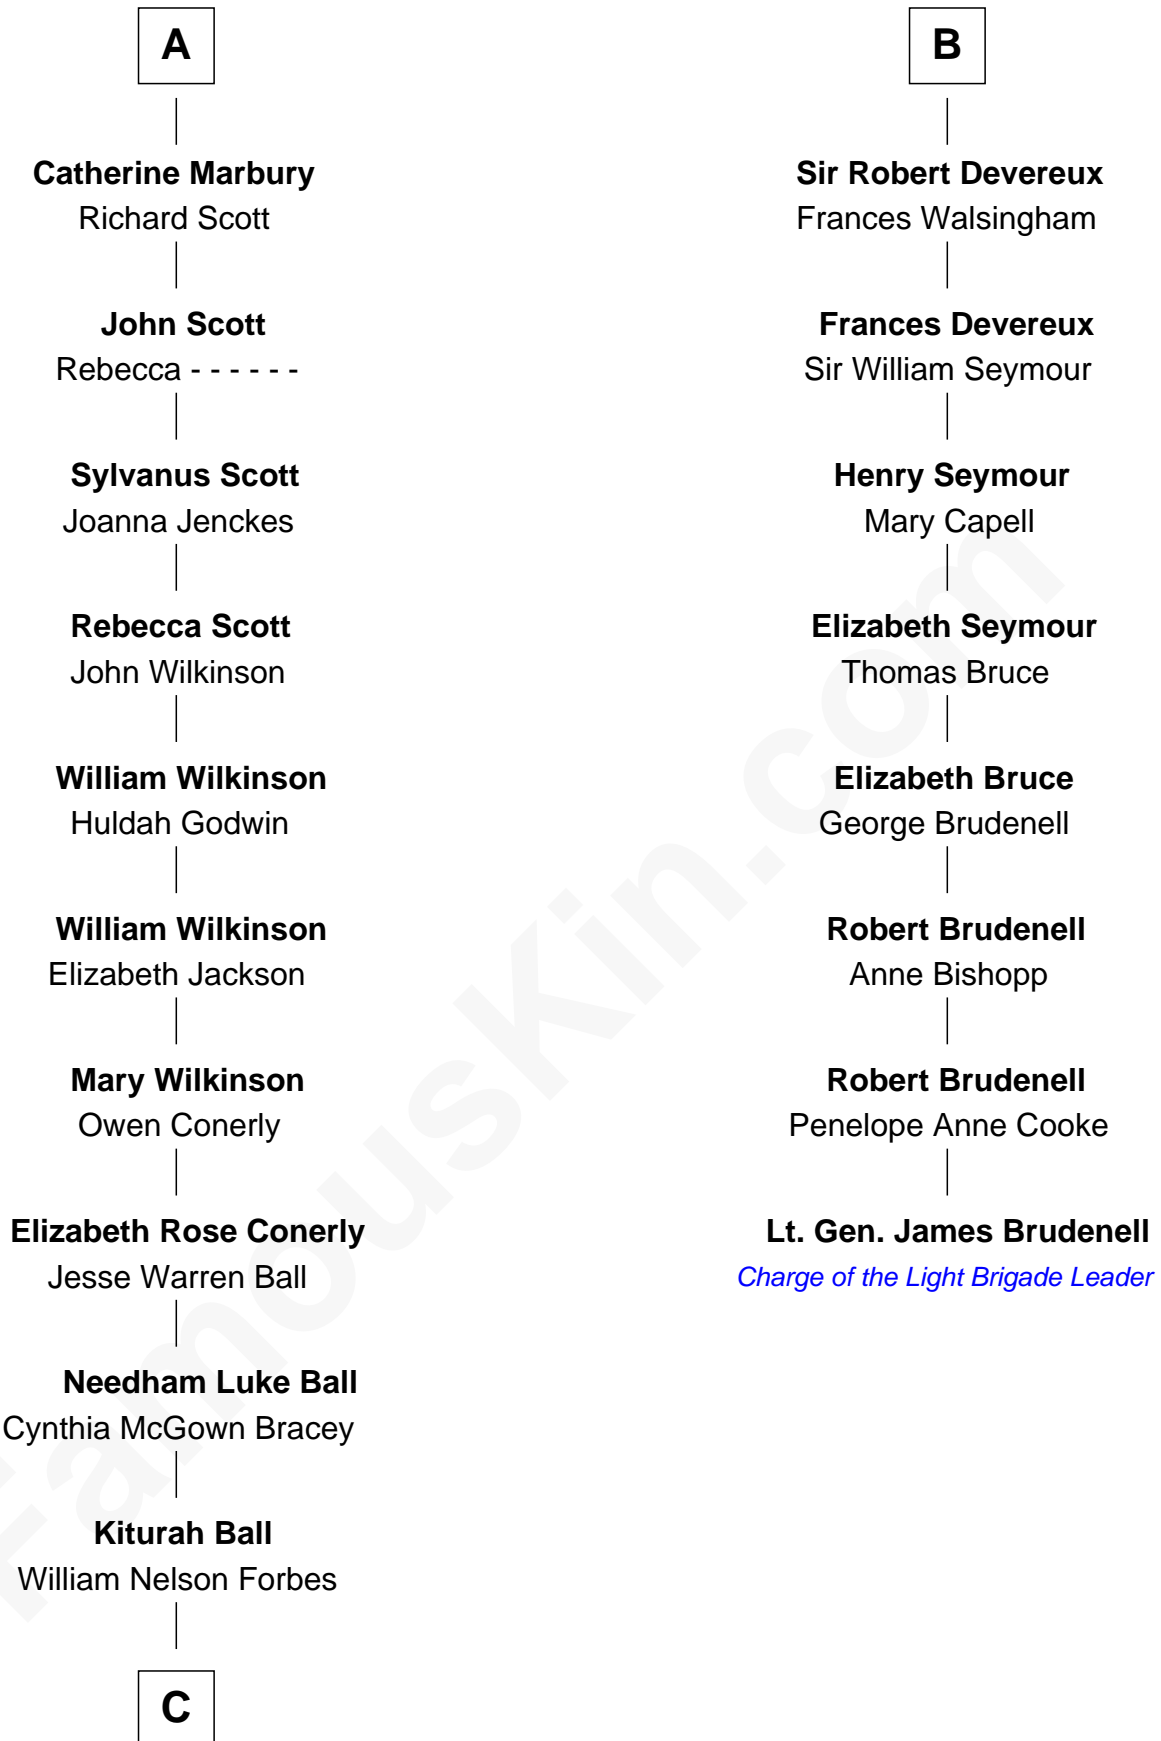

# FamousKin.com Relationship Chart of

**Britney Spears**  
*Singer, Entertainer*

14th cousin 6 times removed of

**Lt. Gen. James Brudenell**

*Leader of the "Charge of the Light Brigade"*

**C**

William Nelson Forbes