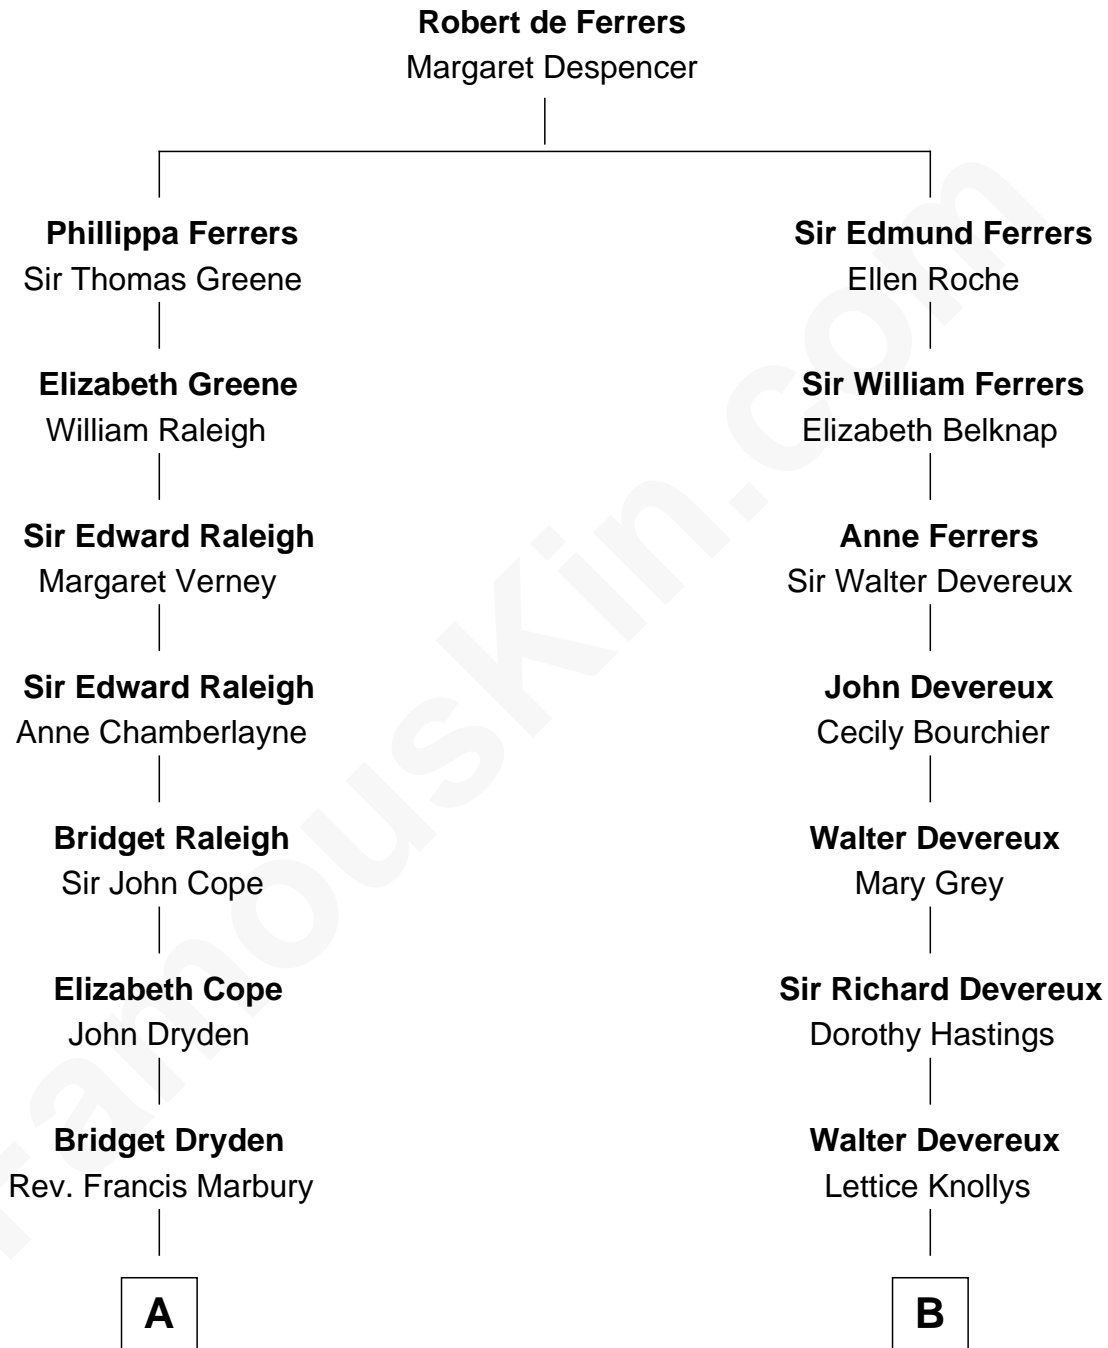

# FamousKin.com Relationship Chart of

**Britney Spears**  
*Singer, Entertainer*

14th cousin 6 times removed of

**Lt. Gen. James Brudenell**

*Leader of the "Charge of the Light Brigade"*

**C**

William Nelson Forbes

Lexie May Thompson

Emma Jean Forbes

June Austin Spears

James Parnell Spears

Lynne Irene Bridges

Britney Spears

*Singer, Entertainer*

FamousKin.com