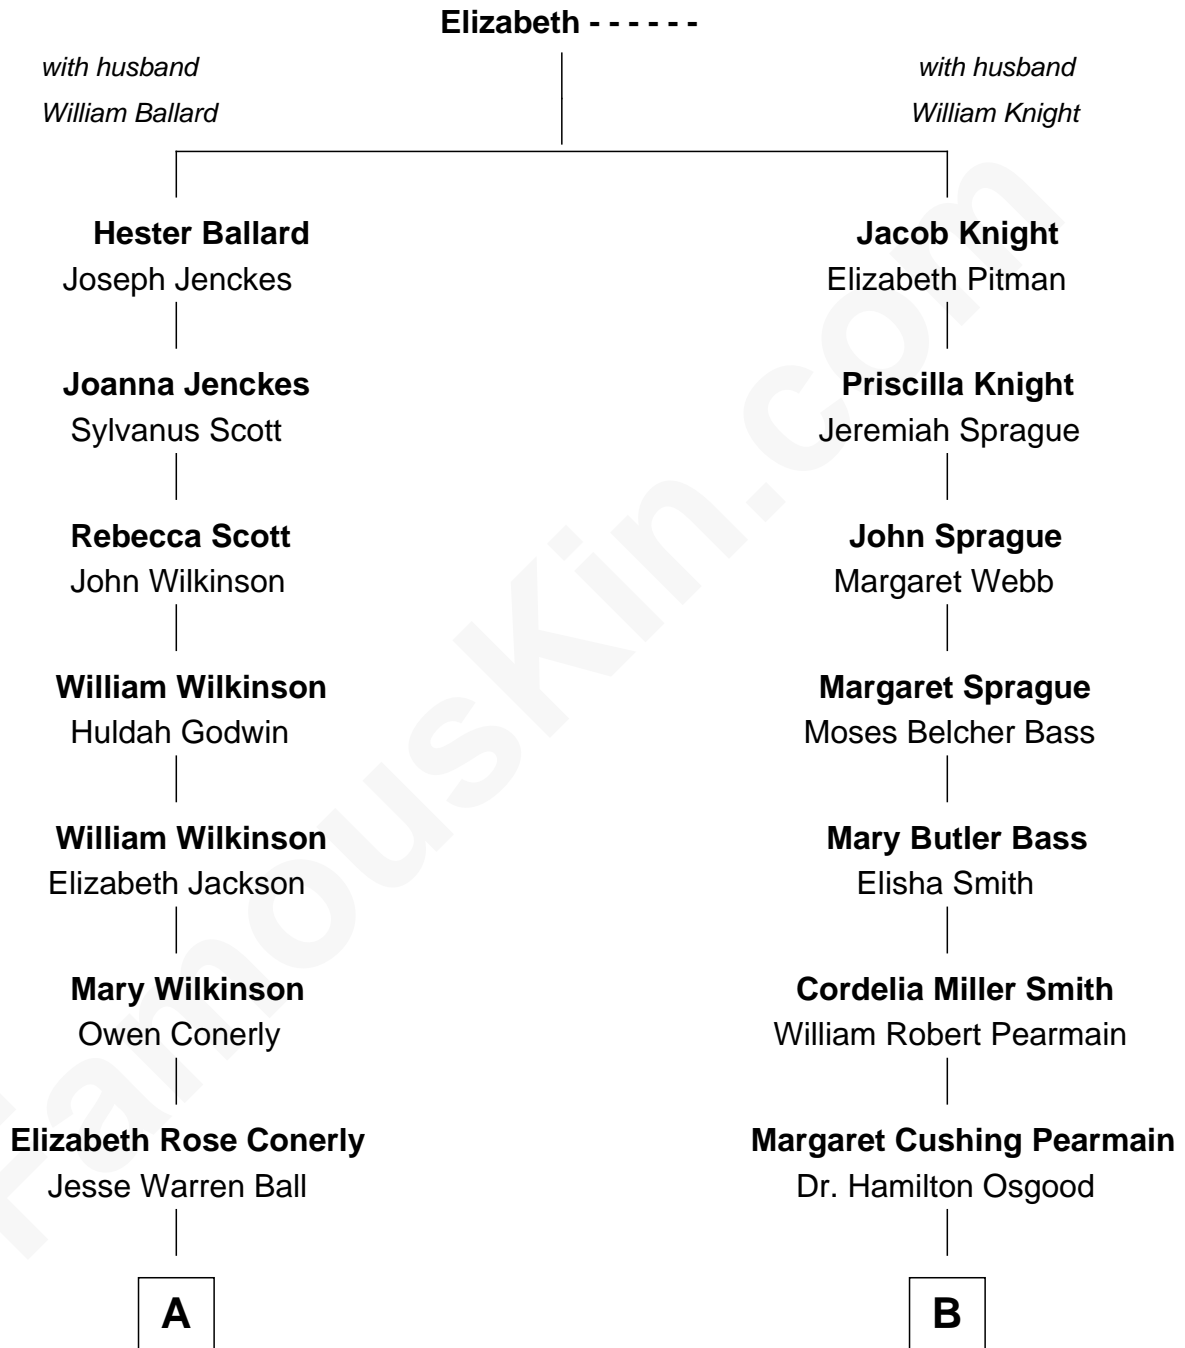

# FamousKin.com Relationship Chart of

**Britney Spears**  
*Singer, Entertainer*

8th cousin 4 times removed of

**Erskine Childers**  
*4th President of Ireland*

FamousKin.com