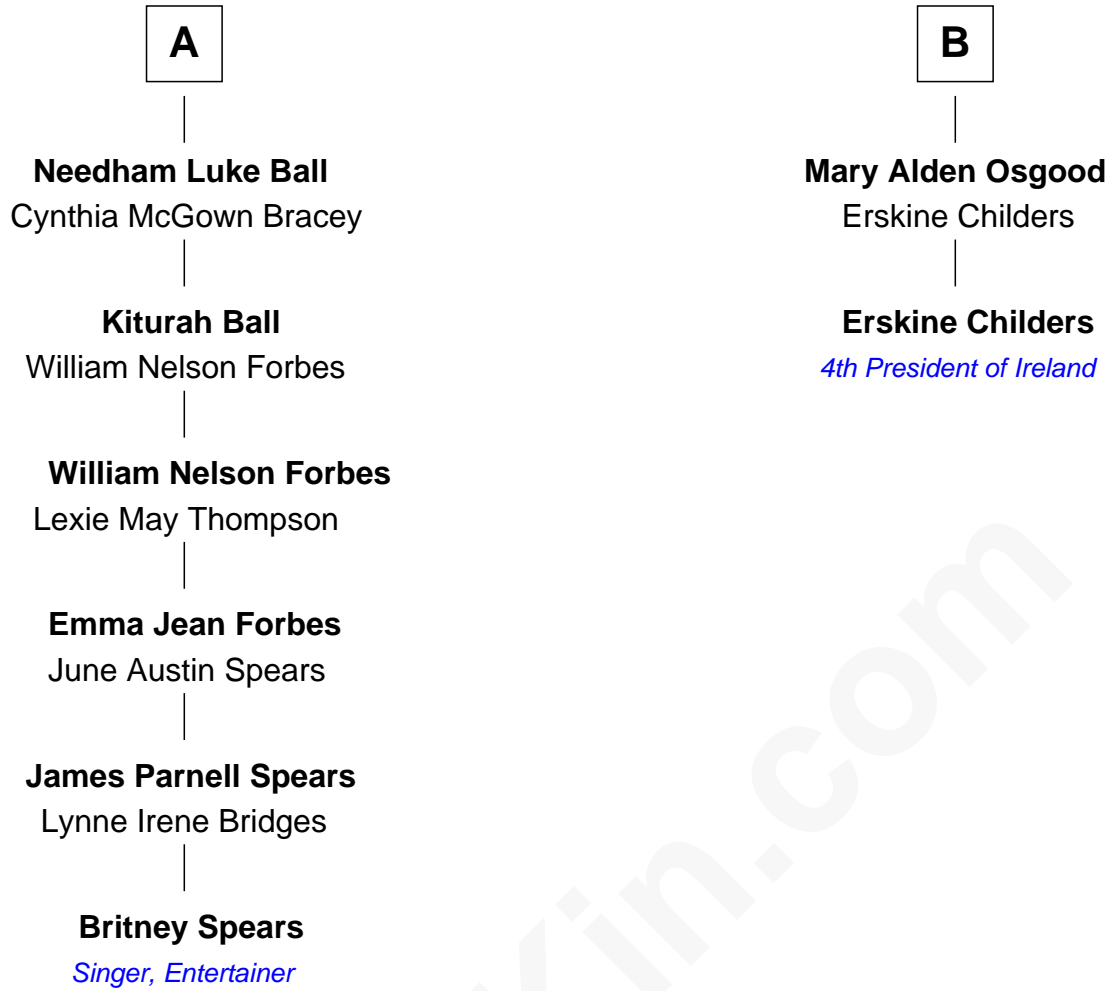

# FamousKin.com Relationship Chart of

**Britney Spears**  
*Singer, Entertainer*

8th cousin 4 times removed of

**Erskine Childers**  
*4th President of Ireland*

FamousKin.com