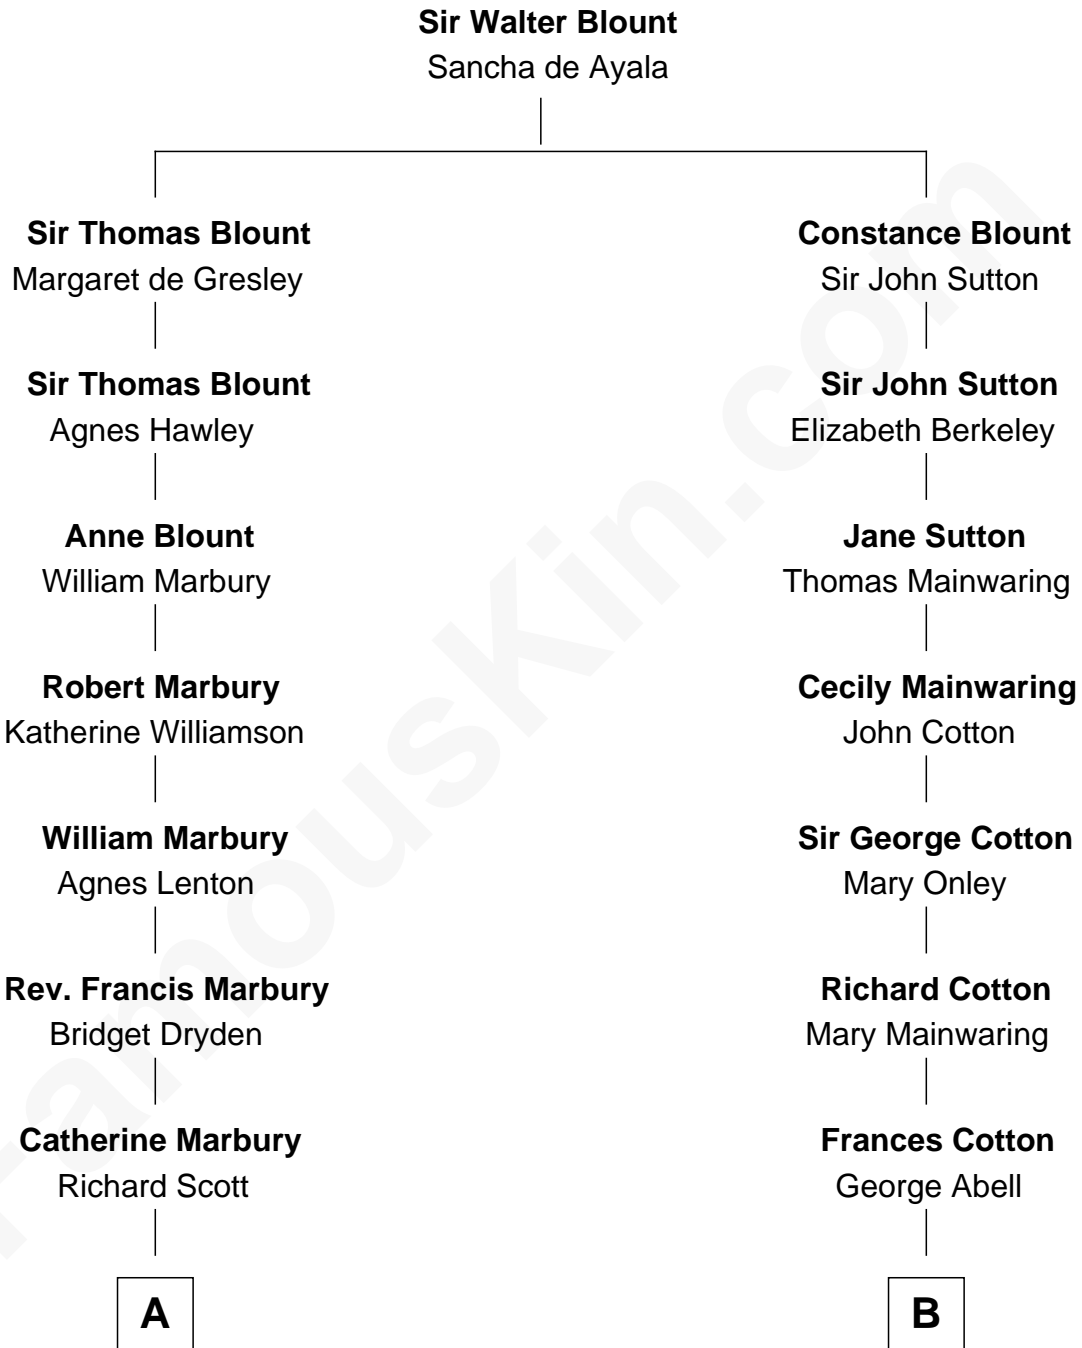

# FamousKin.com Relationship Chart of

**Britney Spears**  
*Singer, Entertainer*

15th cousin 4 times removed of

**Melvyn Douglas**  
*Movie Actor*

**C**

—  
**Emma Jean Forbes**

June Austin Spears

—  
**James Parnell Spears**

Lynne Irene Bridges

—  
**Britney Spears**

*Singer, Entertainer*

FamousKin.com