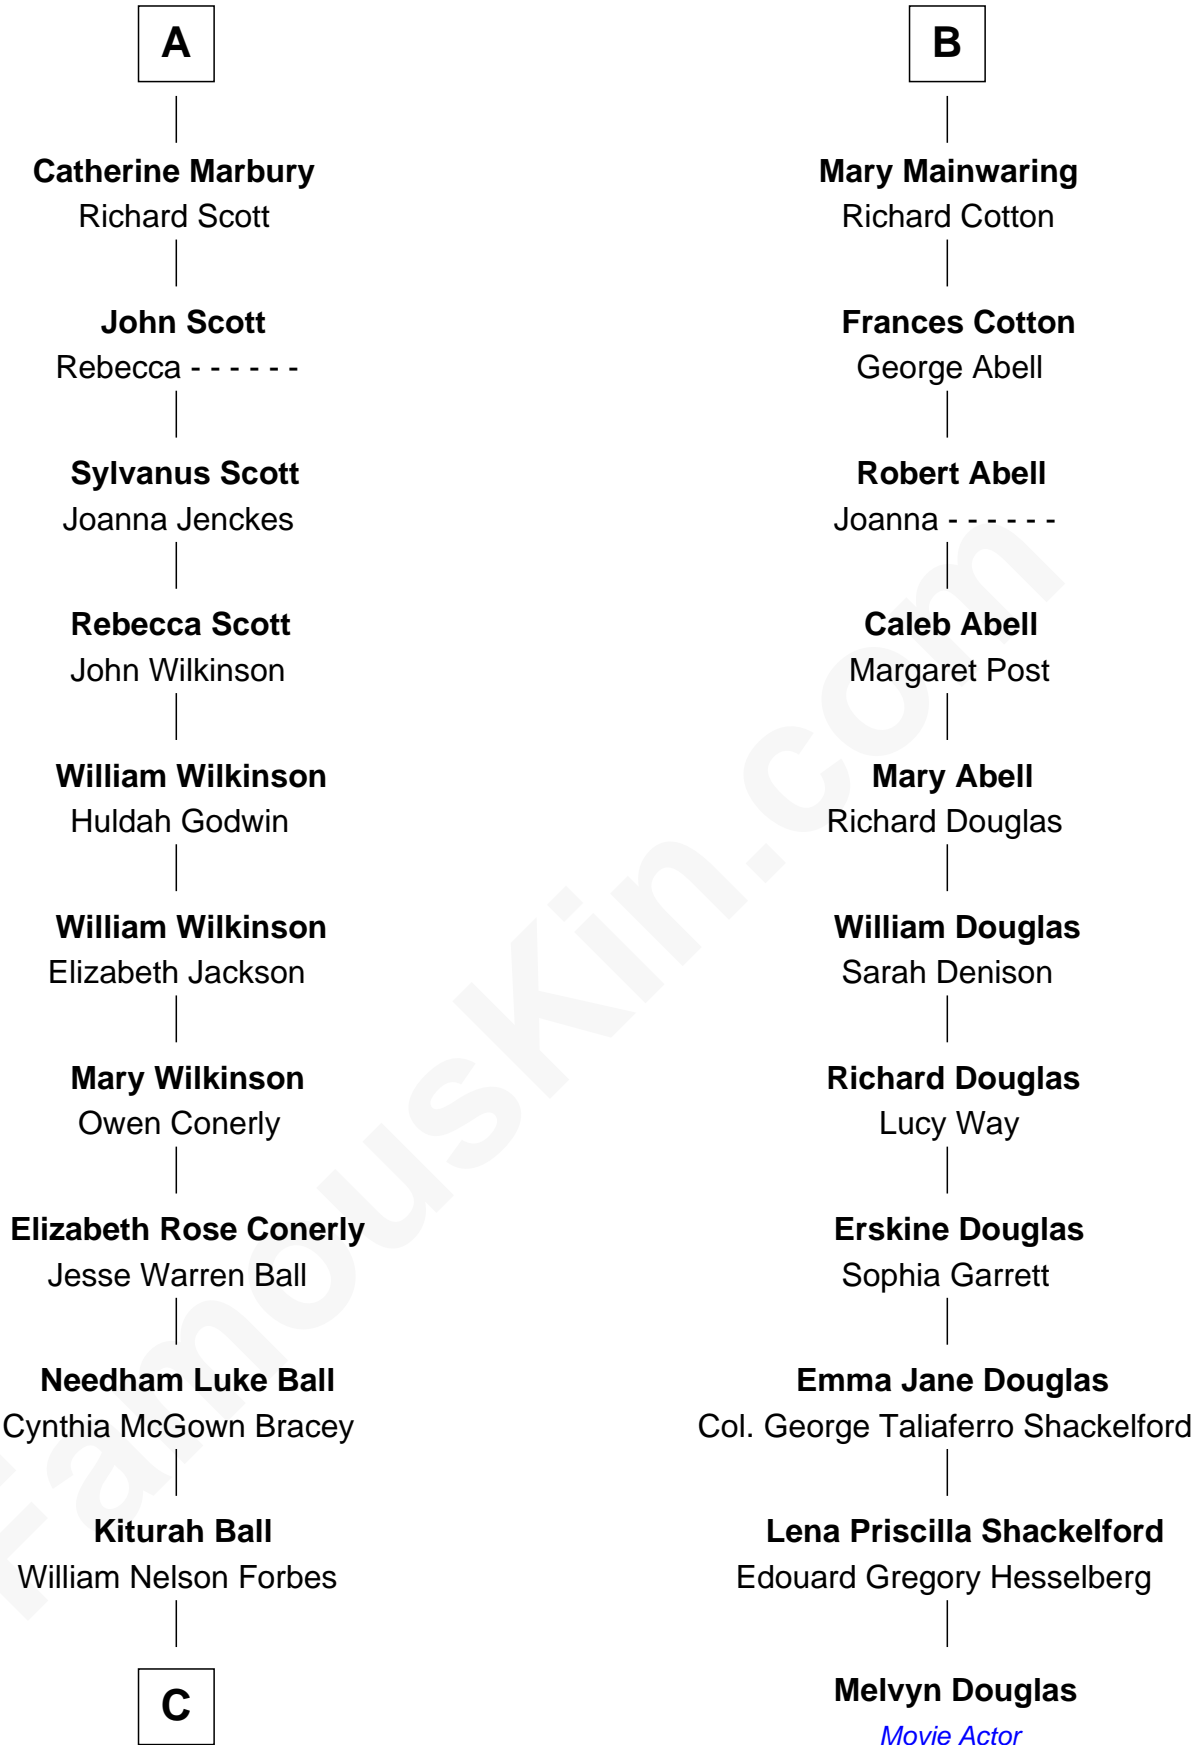

# FamousKin.com Relationship Chart of

**Britney Spears**  
*Singer, Entertainer*

17th cousin 3 times removed of

**Melvyn Douglas**  
*Movie Actor*

**Robert de Ferrers**  
Margaret Despencer

**C**

William Nelson Forbes