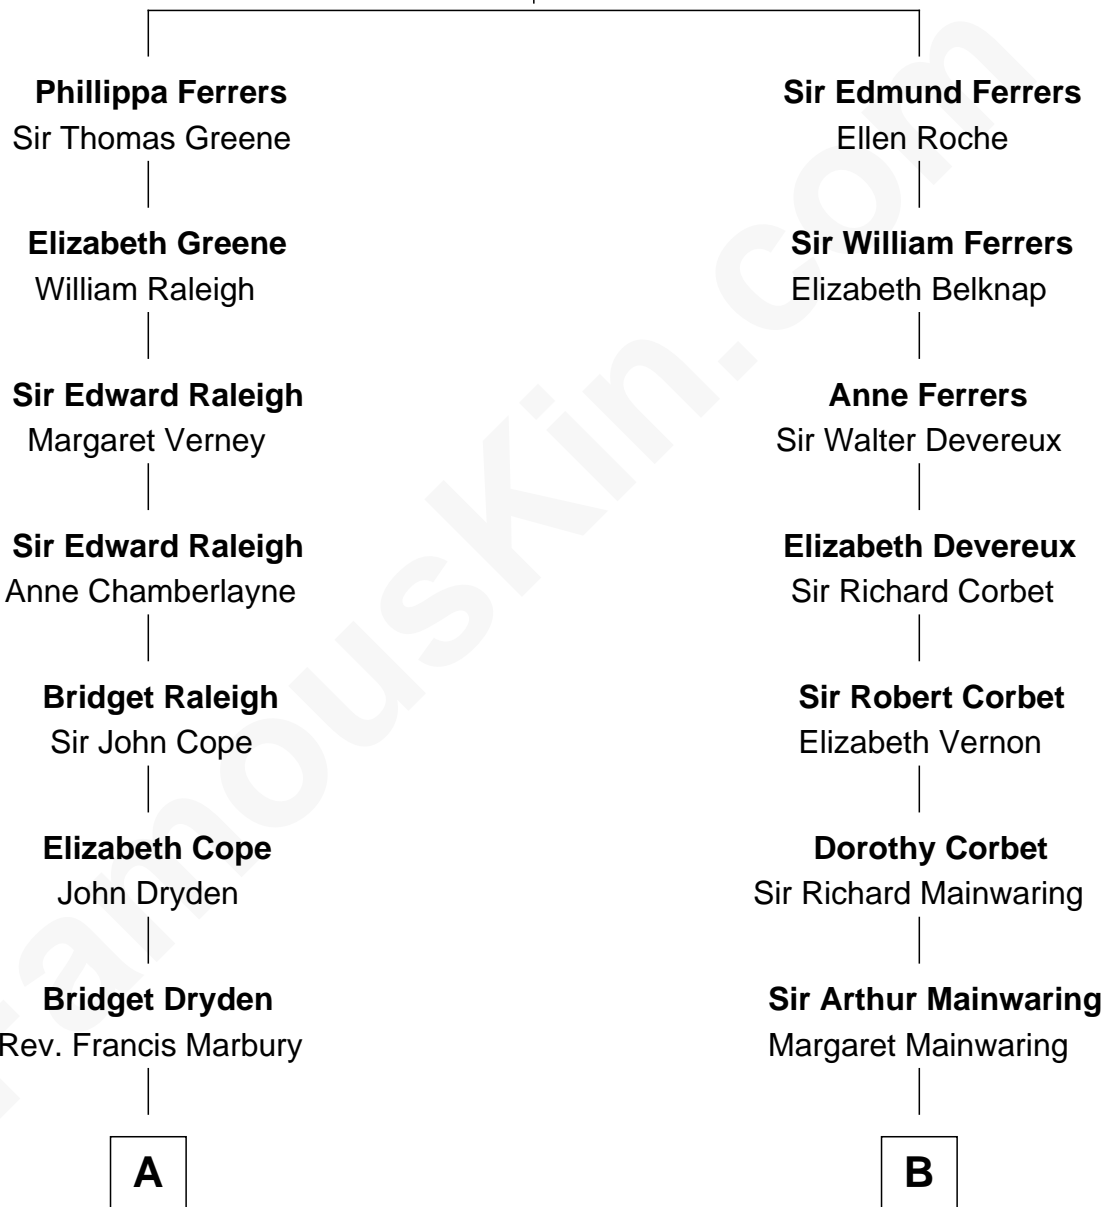

# FamousKin.com Relationship Chart of

**Britney Spears**  
*Singer, Entertainer*

17th cousin 3 times removed of

**Melvyn Douglas**  
*Movie Actor*

**Robert de Ferrers**  
Margaret Despencer

**C**

William Nelson Forbes

Lexie May Thompson

Emma Jean Forbes

June Austin Spears

James Parnell Spears

Lynne Irene Bridges

**Britney Spears**

*Singer, Entertainer*

FamousKin.com