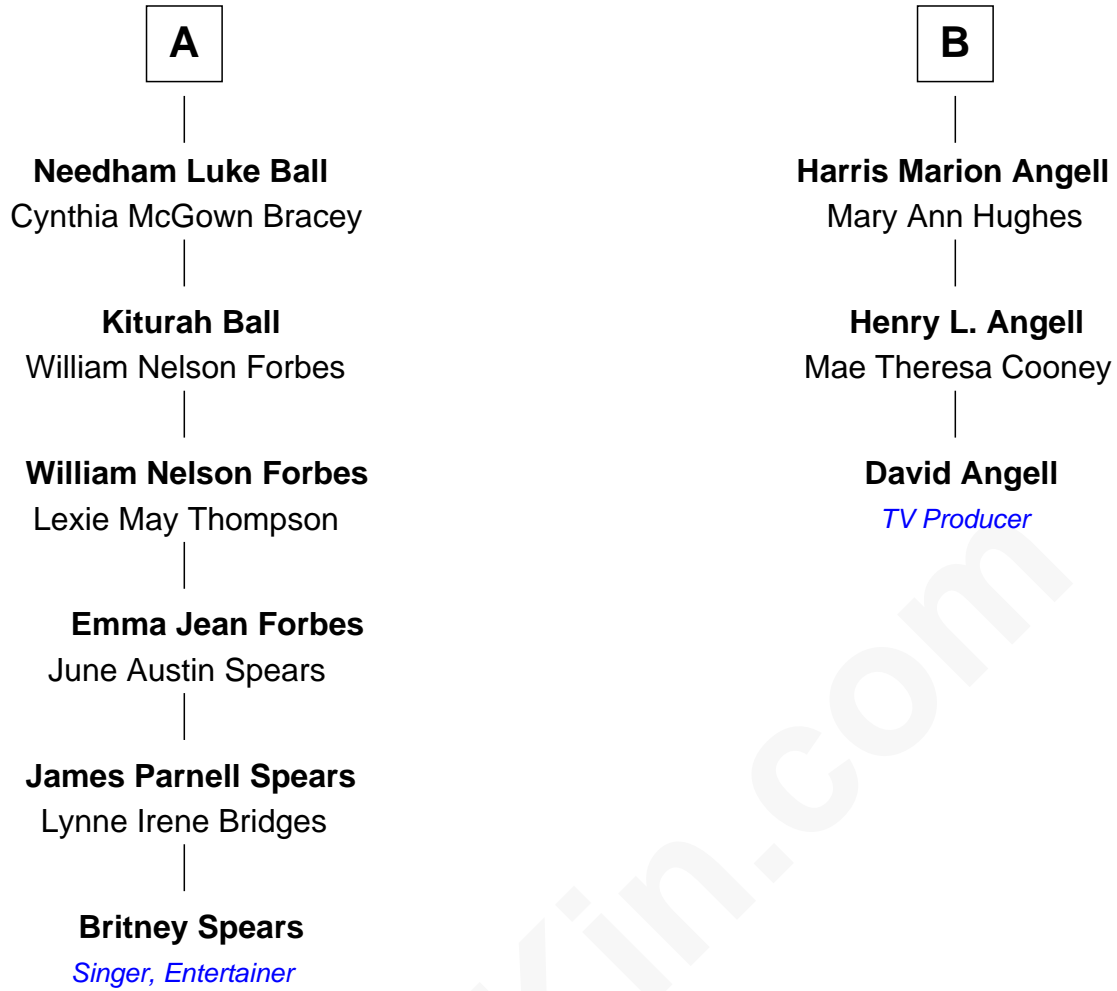

FamousKin.com Relationship Chart of

Britney Spears

Singer, Entertainer

9th cousin 3 times removed of

David Angell

TV Producer - 9/11 Victim

Thomas Angell

Alice Ashton

David Angell photo by [Nightscream](#)