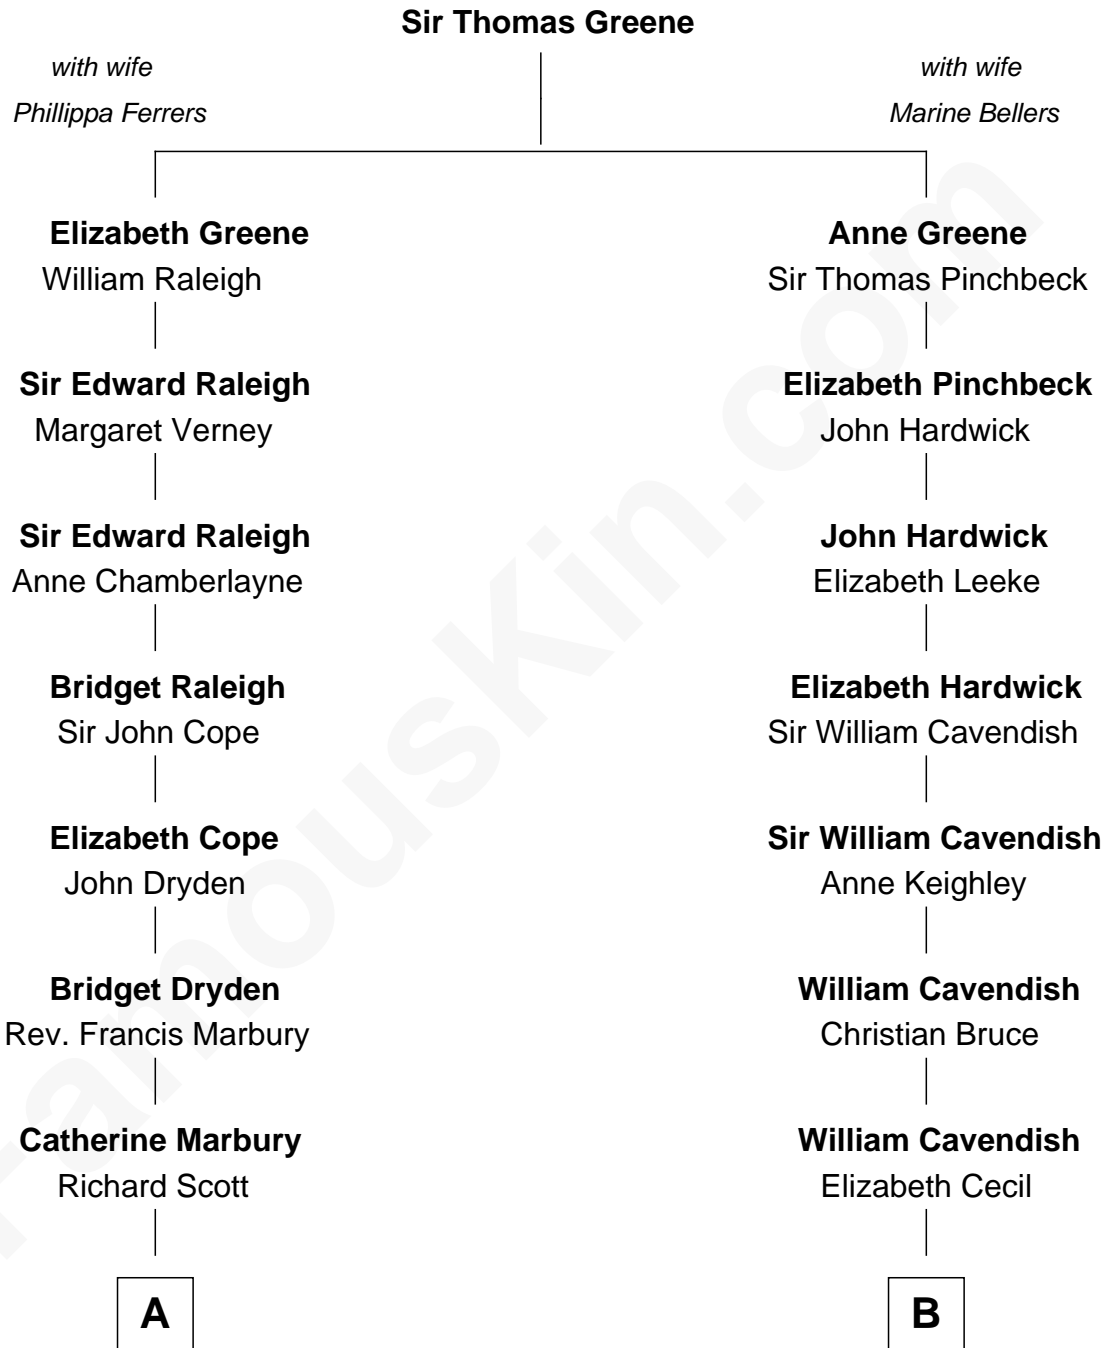

FamousKin.com Relationship Chart of

Britney Spears
Singer, Entertainer

17th cousin 2 times removed of

King Charles III
King of the United Kingdom

C

—
Emma Jean Forbes

June Austin Spears

—
James Parnell Spears