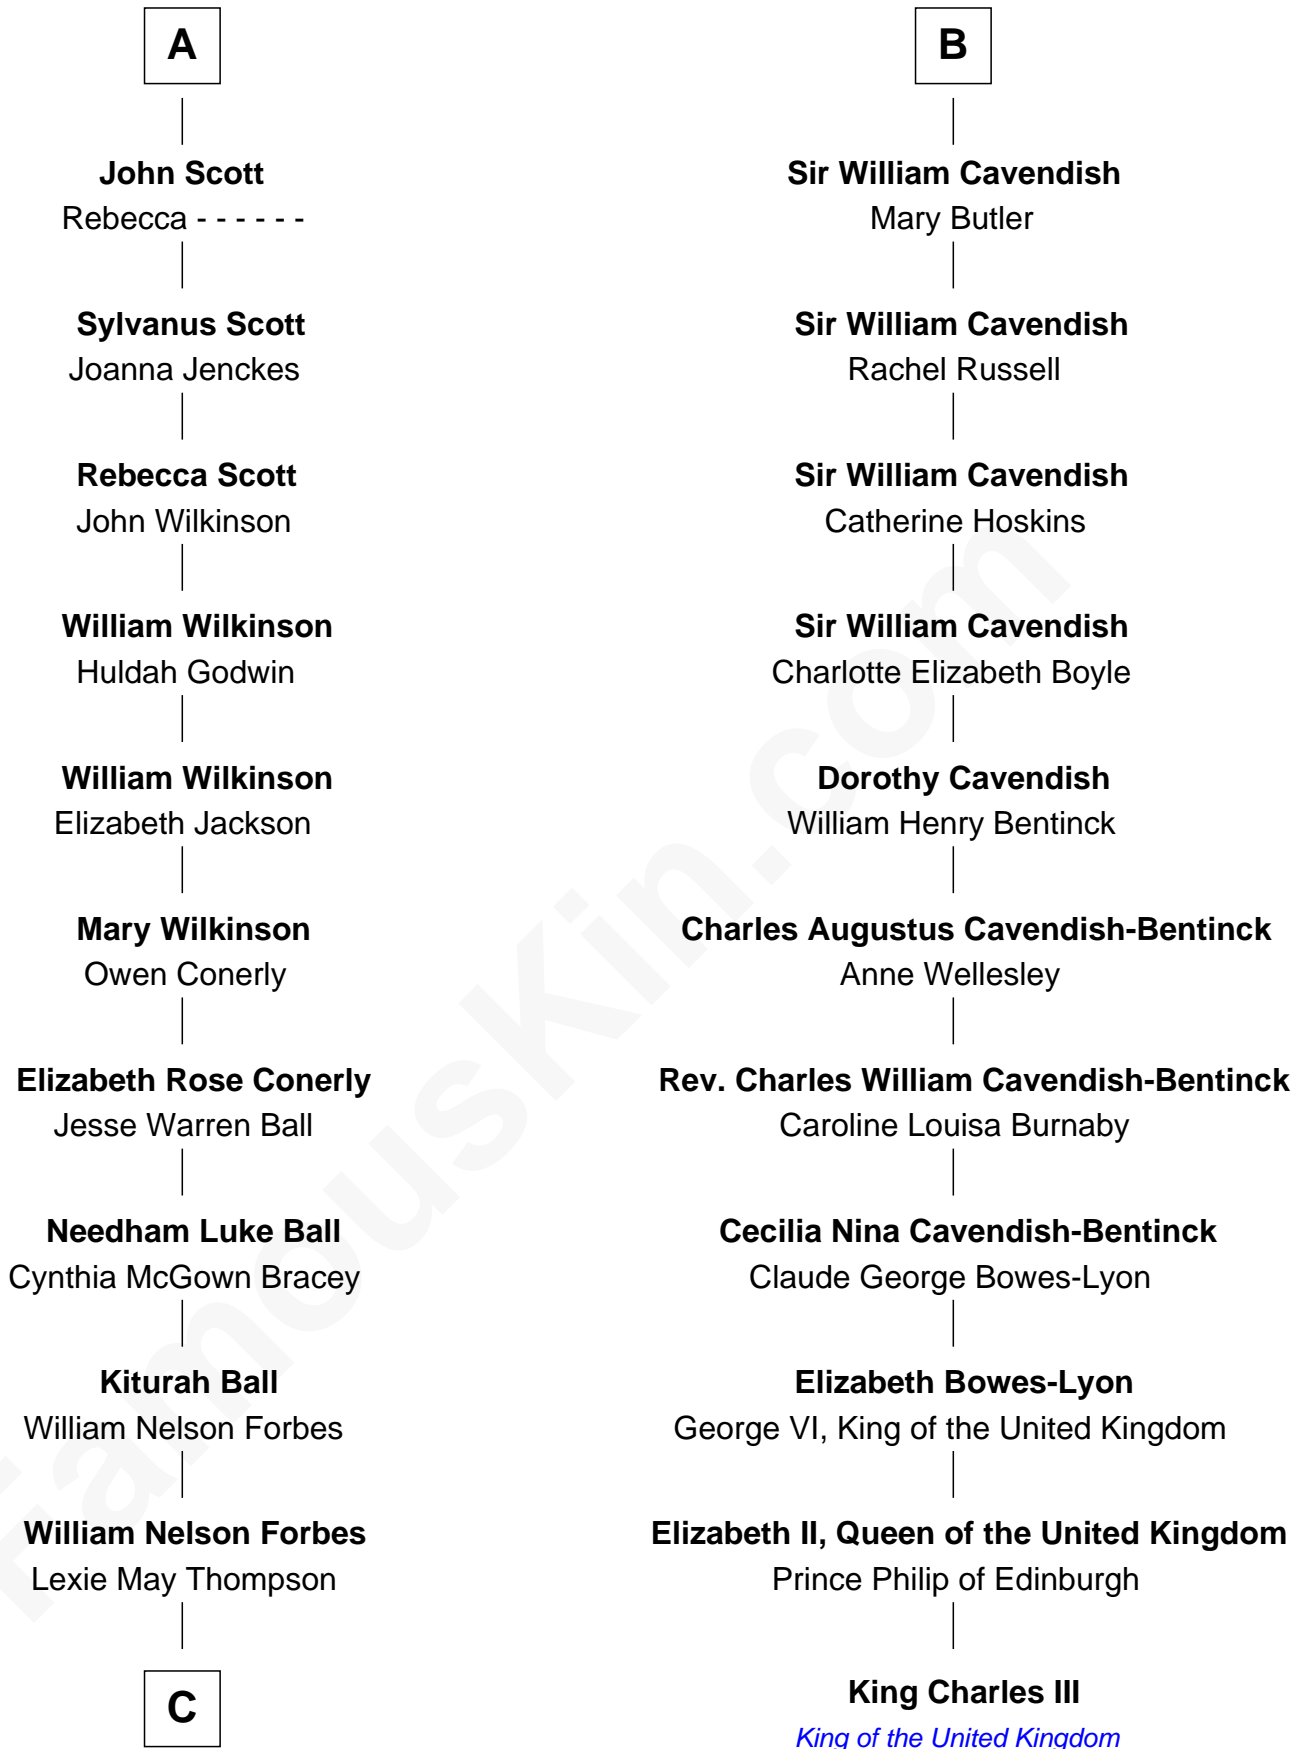

FamousKin.com Relationship Chart of

Britney Spears
Singer, Entertainer

17th cousin 2 times removed of

King Charles III
King of the United Kingdom

C

—
Emma Jean Forbes

June Austin Spears

—
James Parnell Spears