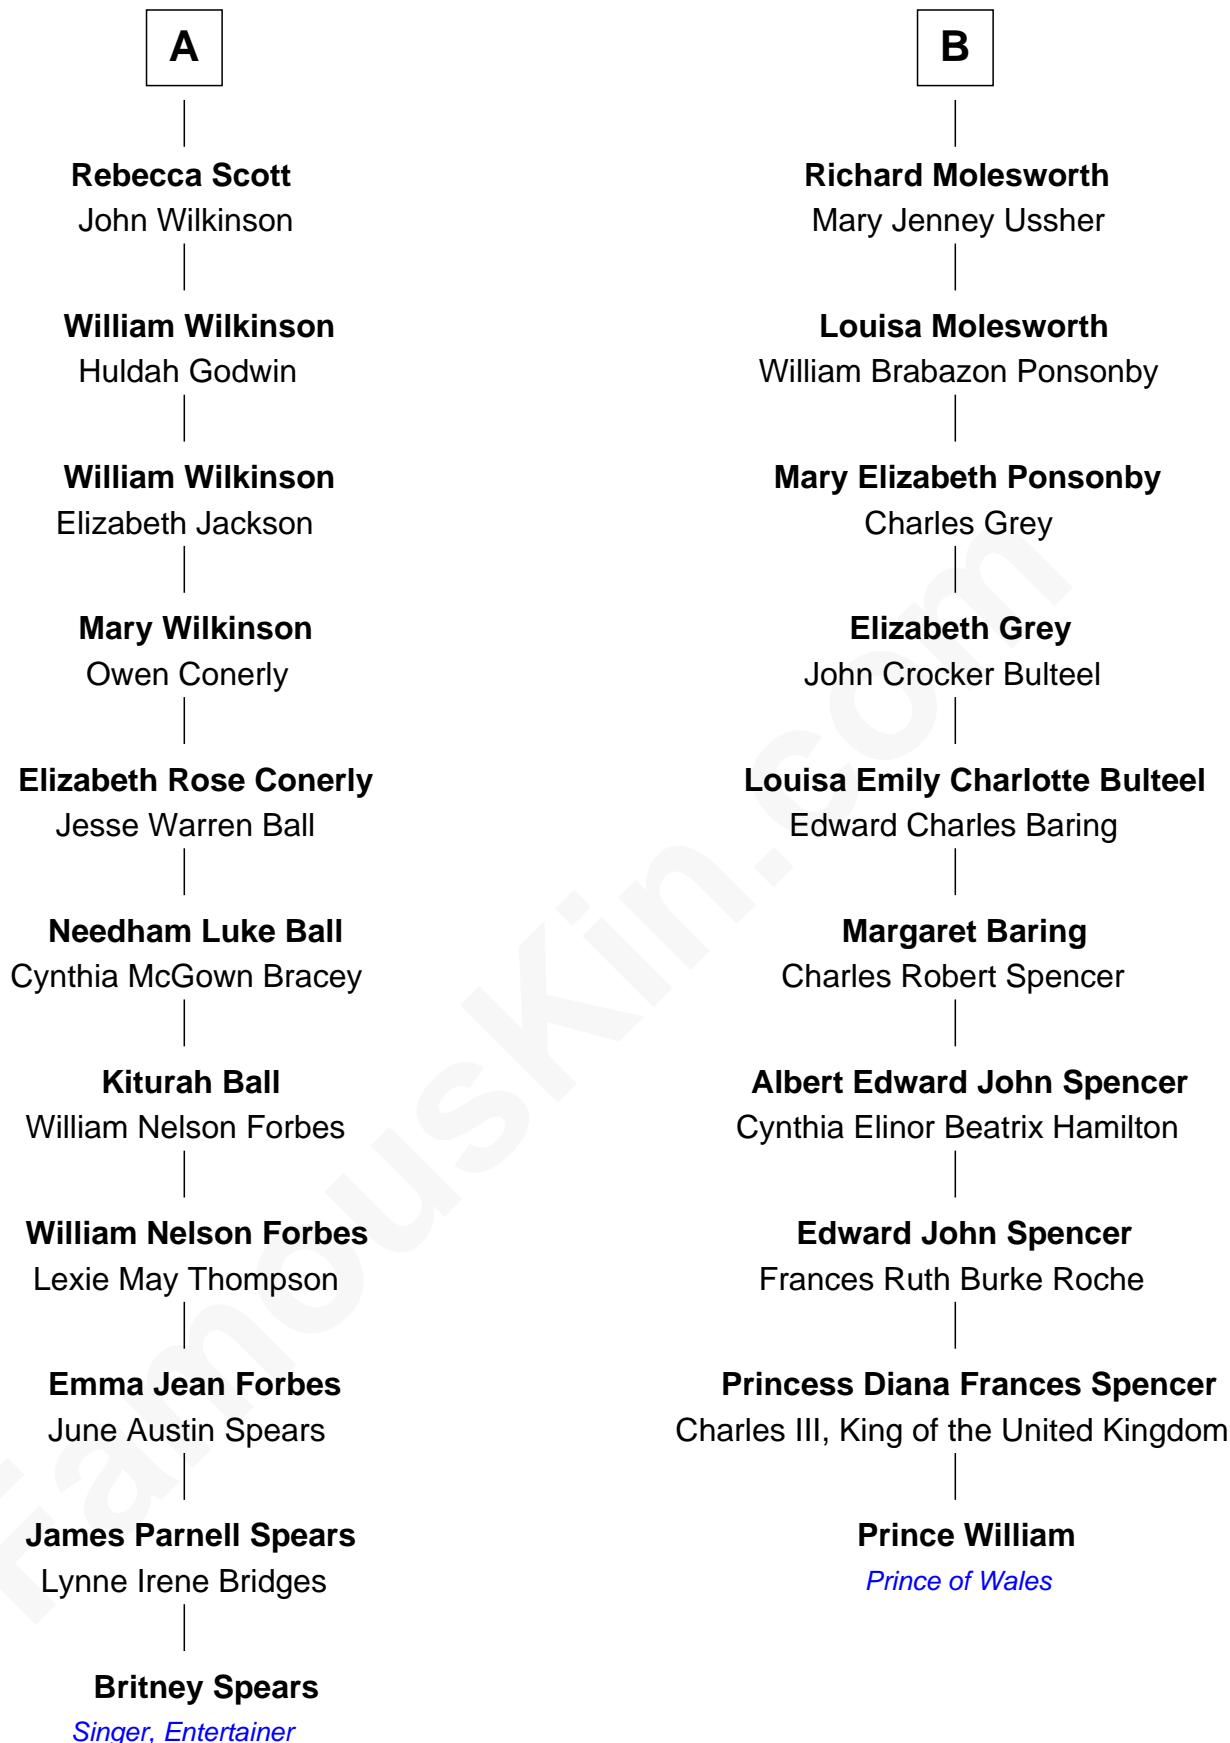

FamousKin.com Relationship Chart of

Britney Spears
Singer, Entertainer

16th cousin 1 time removed of

Prince William
Prince of Wales

Sir Thomas Blount

with wife
Agnes Hawley

with wife
Catherine Clifton

Anne Blount
William Marbury

Sir Richard Blount
Elizabeth Lister

Elizabeth Blount
Nicholas St. John

Elizabeth St. John
Sir Richard St. George

Sir George St. George
Catherine Gifford

Mary St. George
Richard Coote

Laetitia Coote
Robert Molesworth

A

B

William photo by [InSapphoWeTrust](#) (CC BY-SA 2.0)