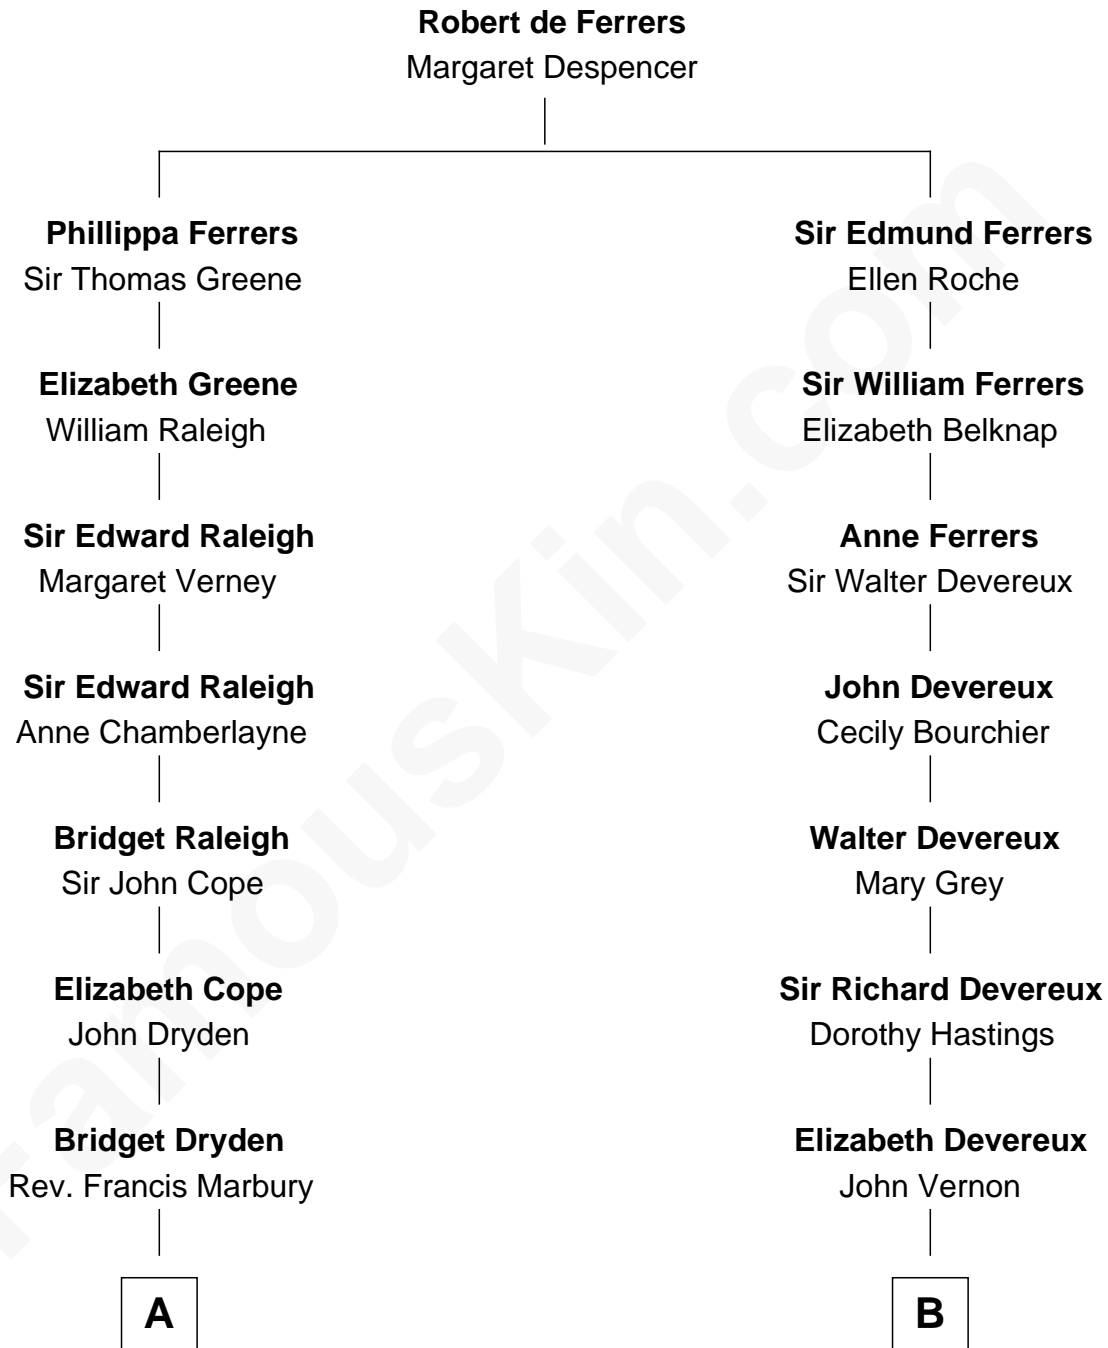

FamousKin.com Relationship Chart of

Britney Spears
Singer, Entertainer

18th cousin 2 times removed of

Queen Elizabeth II
Queen of the United Kingdom

C

William Nelson Forbes

Lexie May Thompson

Emma Jean Forbes

June Austin Spears

James Parnell Spears

Lynne Irene Bridges

Britney Spears

Singer, Entertainer

D

Elizabeth Bowes-Lyon

George VI, King of the United Kingdom