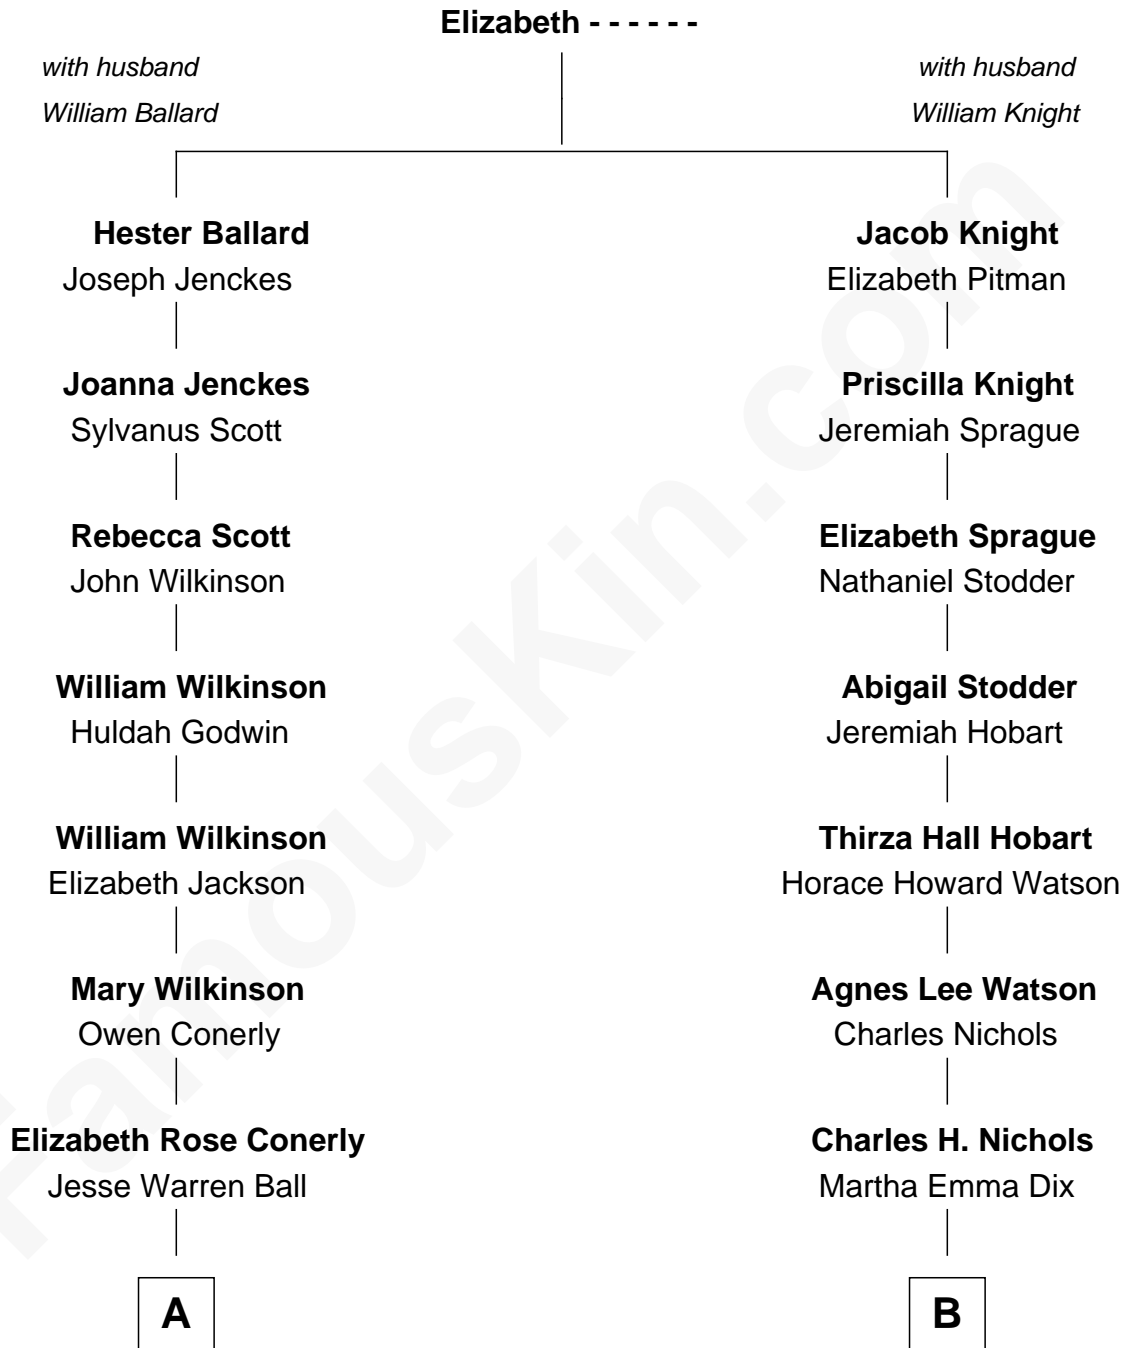

# FamousKin.com Relationship Chart of

**Britney Spears**  
*Singer, Entertainer*

10th cousin 2 times removed of

**John Cena**

*Movie Actor and WWE Pro Wrestler*

**A**

**Needham Luke Ball**  
Cynthia McGown Bracey

**Kiturah Ball**  
William Nelson Forbes

**William Nelson Forbes**  
Lexie May Thompson

**Emma Jean Forbes**  
June Austin Spears

**James Parnell Spears**  
Lynne Irene Bridges

**Britney Spears**  
*Singer, Entertainer*