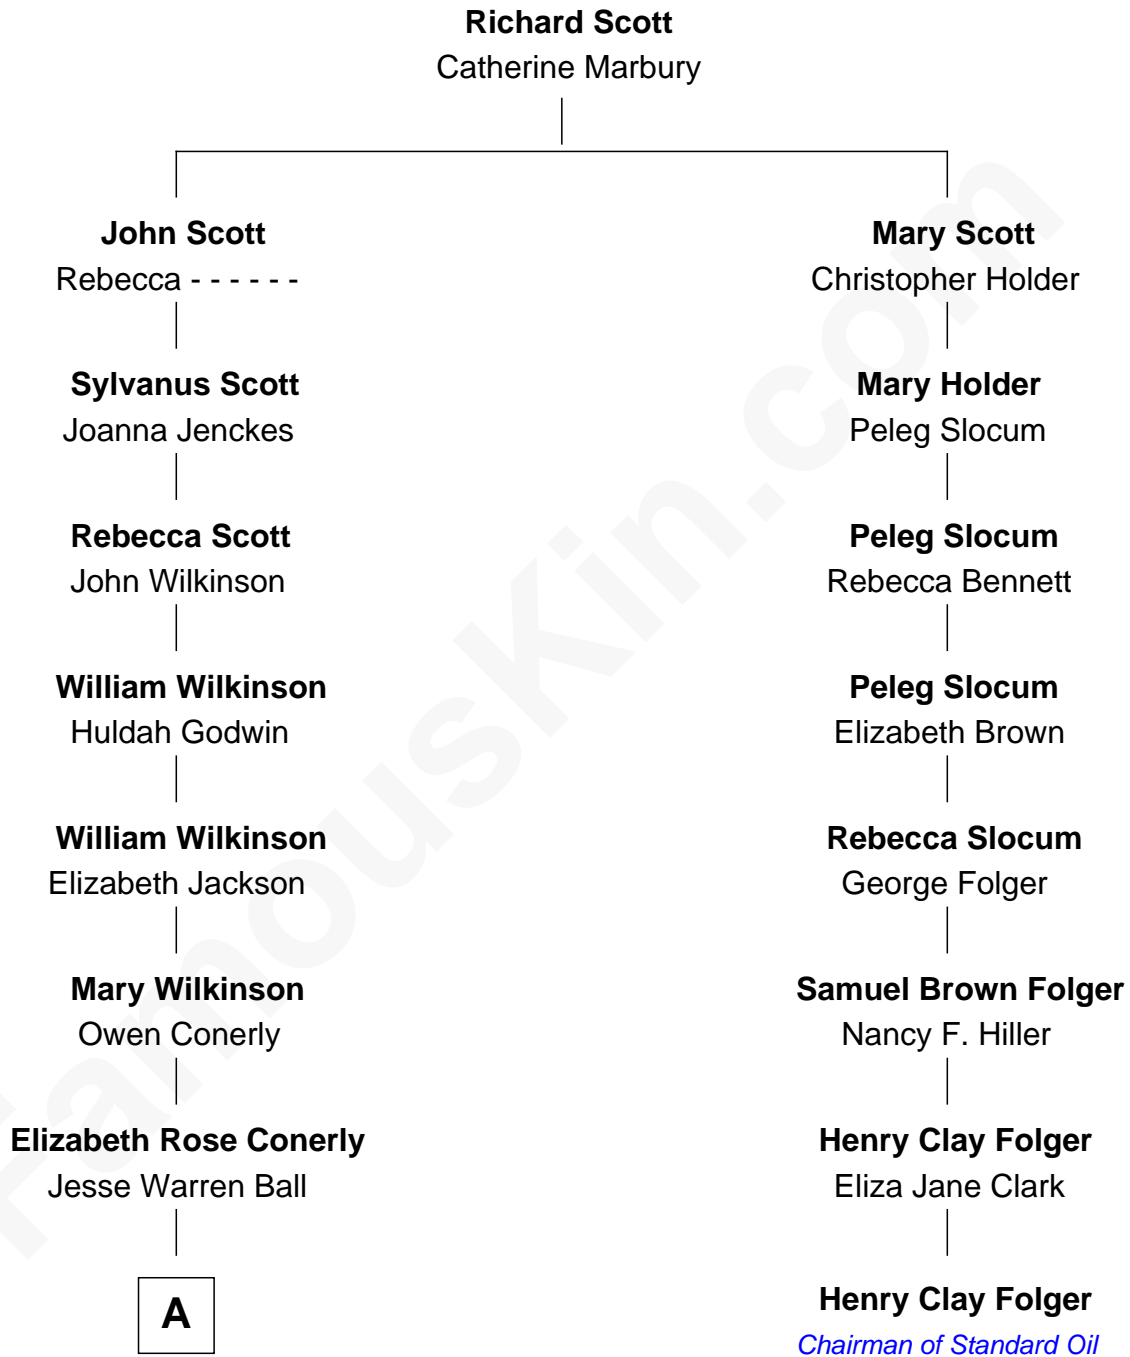

# FamousKin.com Relationship Chart of

**Britney Spears**  
*Singer, Entertainer*

7th cousin 5 times removed of

**Henry Clay Folger**

*Founder of Folger Shakespeare Library and Chairman of Standard Oil*

**A**

**Needham Luke Ball**  
Cynthia McGown Bracey

**Kiturah Ball**  
William Nelson Forbes

**William Nelson Forbes**  
Lexie May Thompson

**Emma Jean Forbes**  
June Austin Spears

**James Parnell Spears**  
Lynne Irene Bridges

**Britney Spears**  
*Singer, Entertainer*