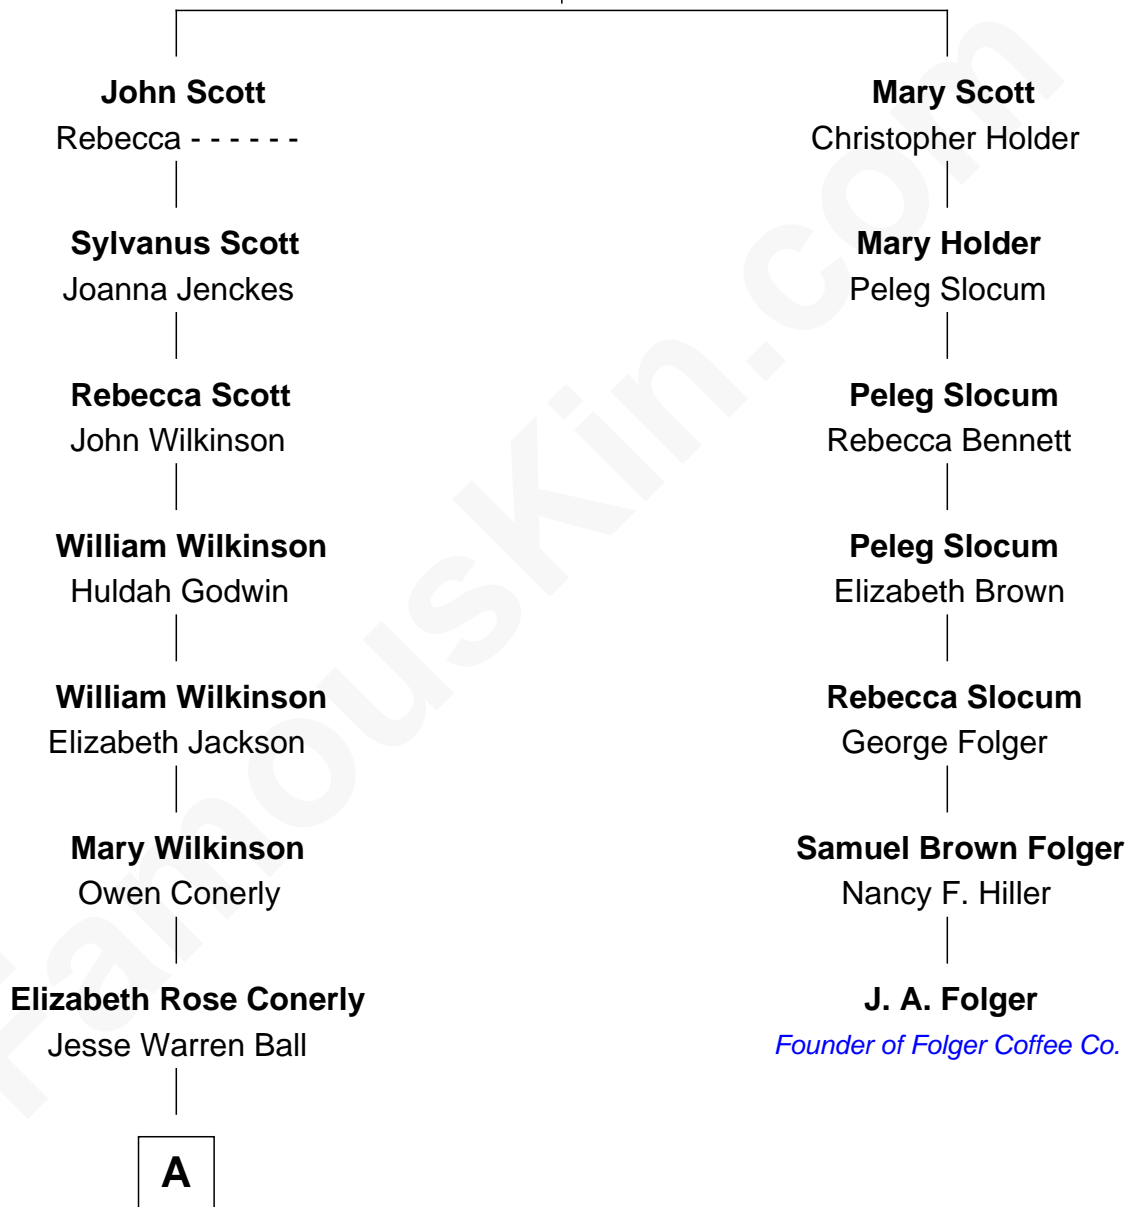

FamousKin.com Relationship Chart of

Britney Spears
Singer, Entertainer

6th cousin 6 times removed of

J. A. Folger

Founder of Folger Coffee Company

Richard Scott
Catherine Marbury

A

Needham Luke Ball
Cynthia McGown Bracey

Kiturah Ball
William Nelson Forbes

William Nelson Forbes
Lexie May Thompson

Emma Jean Forbes
June Austin Spears

James Parnell Spears
Lynne Irene Bridges

Britney Spears
Singer, Entertainer

FamousKin.com