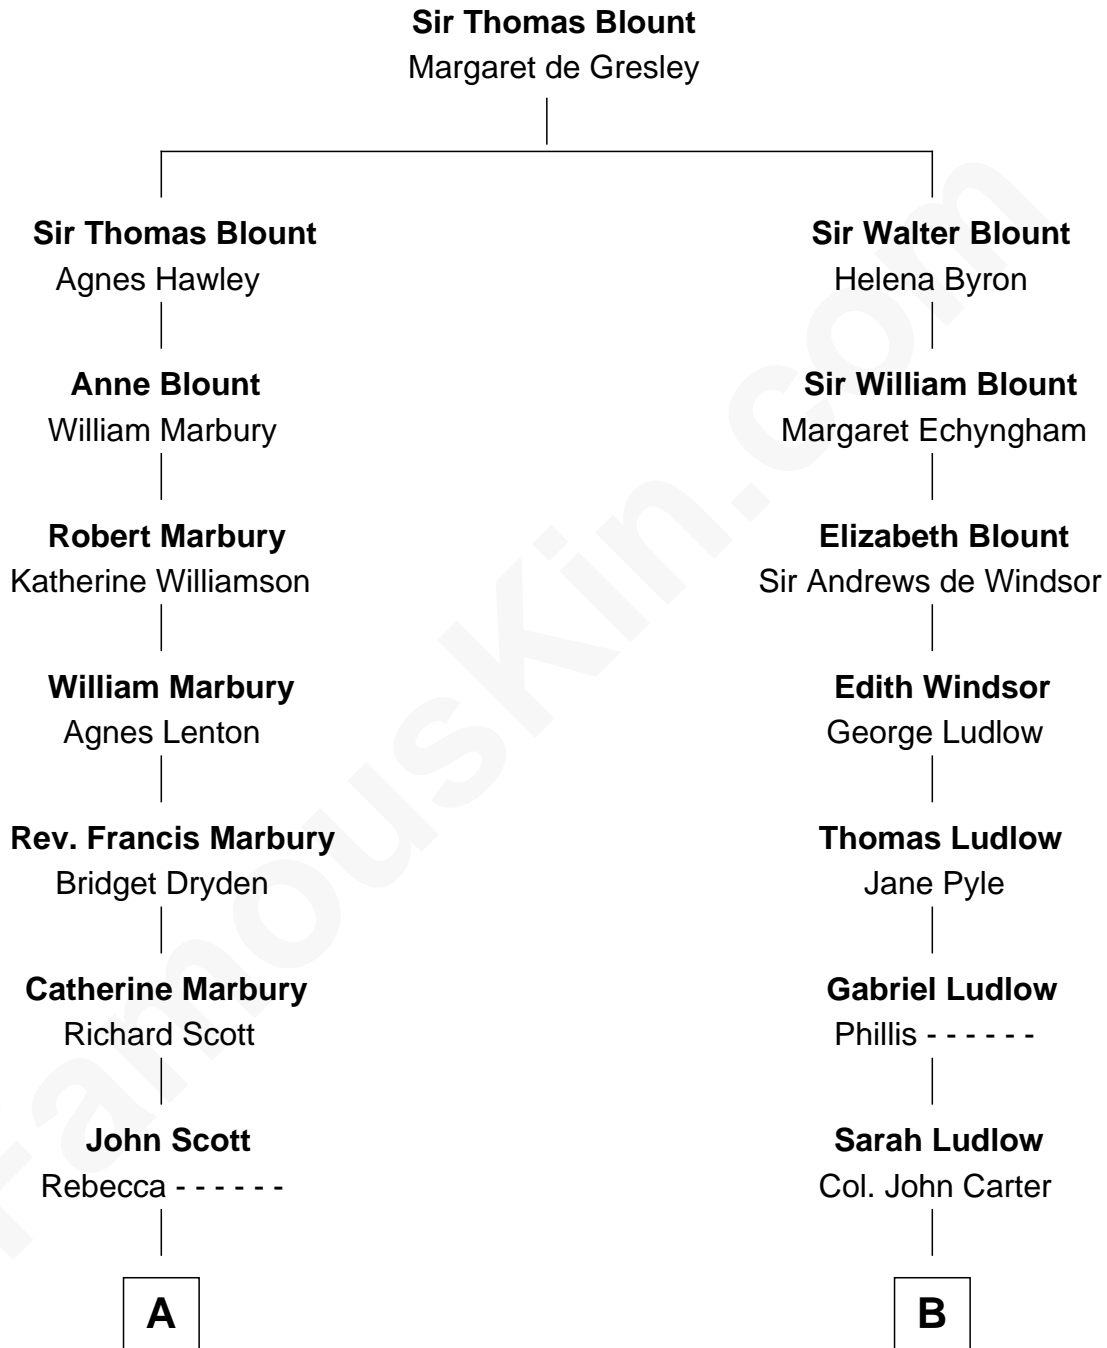

FamousKin.com Relationship Chart of

Britney Spears

Singer, Entertainer

9th cousin 9 times removed of

Carter Braxton

Signer of the Declaration of Independence

C

James Parnell Spears

Lynne Irene Bridges

Britney Spears

Singer, Entertainer

FamousKin.com