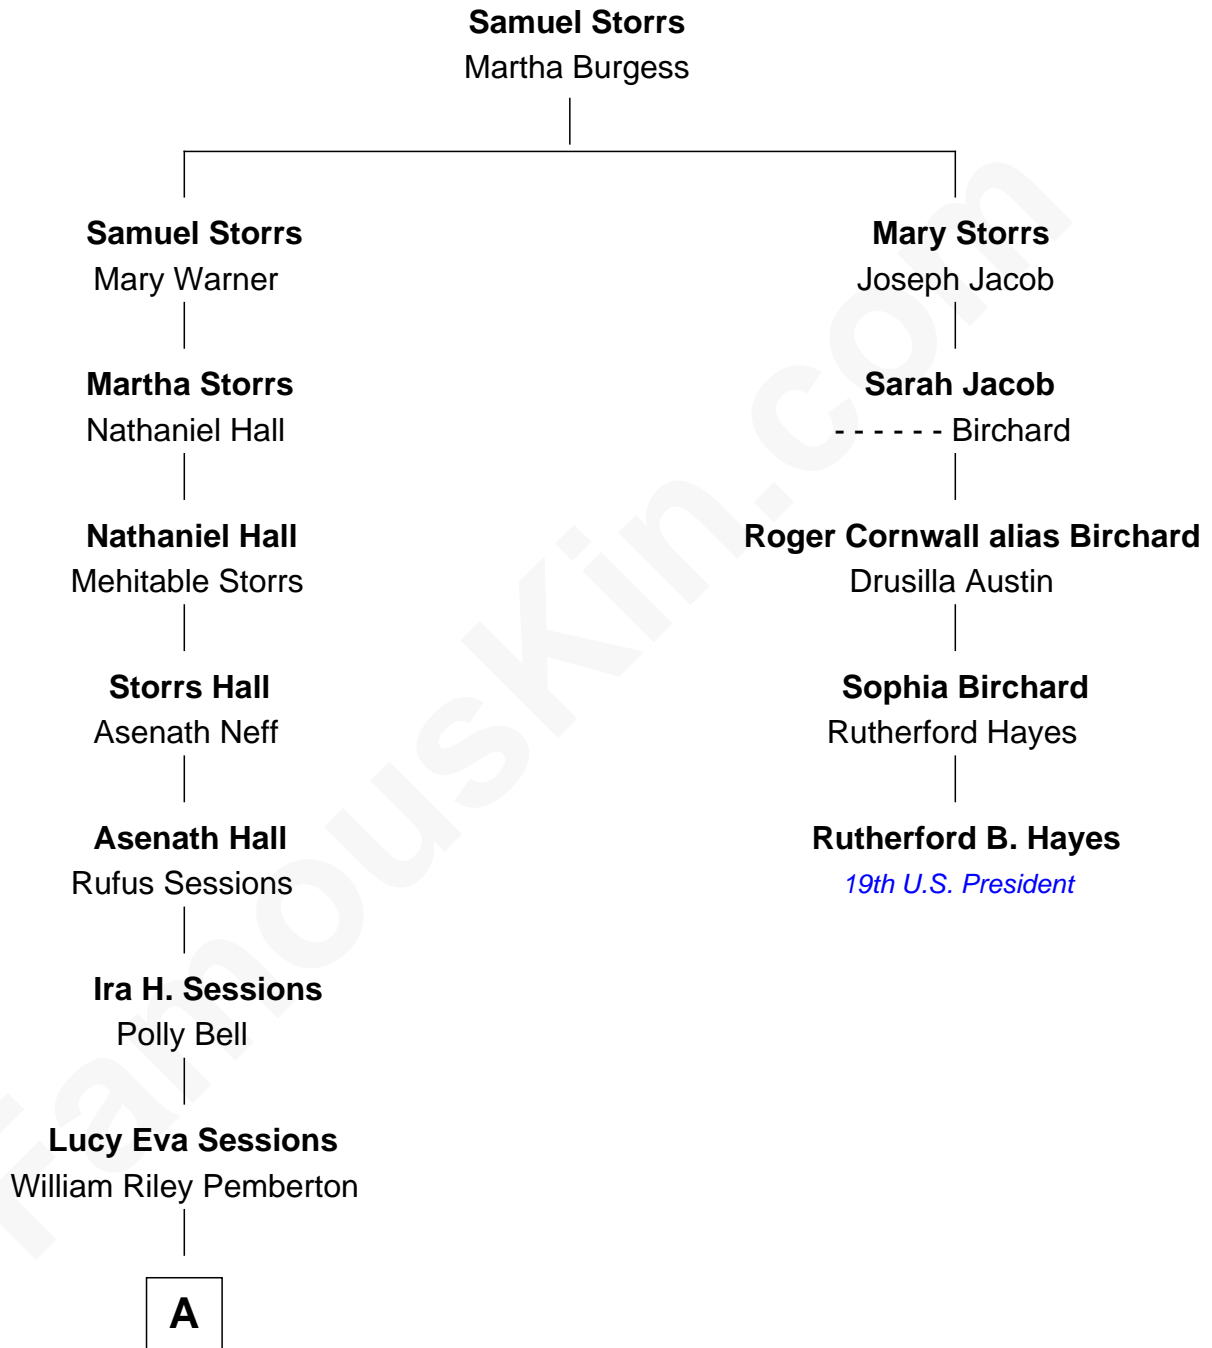

FamousKin.com

Relationship Chart of

Vanessa Hudgens

TV, Movie and Stage Actress

4th cousin 6 times removed of

Rutherford B. Hayes

19th U.S. President

A

Freda Colene Pemberton

Dawsey Karnes

Bonnie Lee Karnes

John Robert Hudgens

Gregory Thomas Hudgens

Gina Alda Guangco

Vanessa Hudgens

TV, Movie and Stage Actress