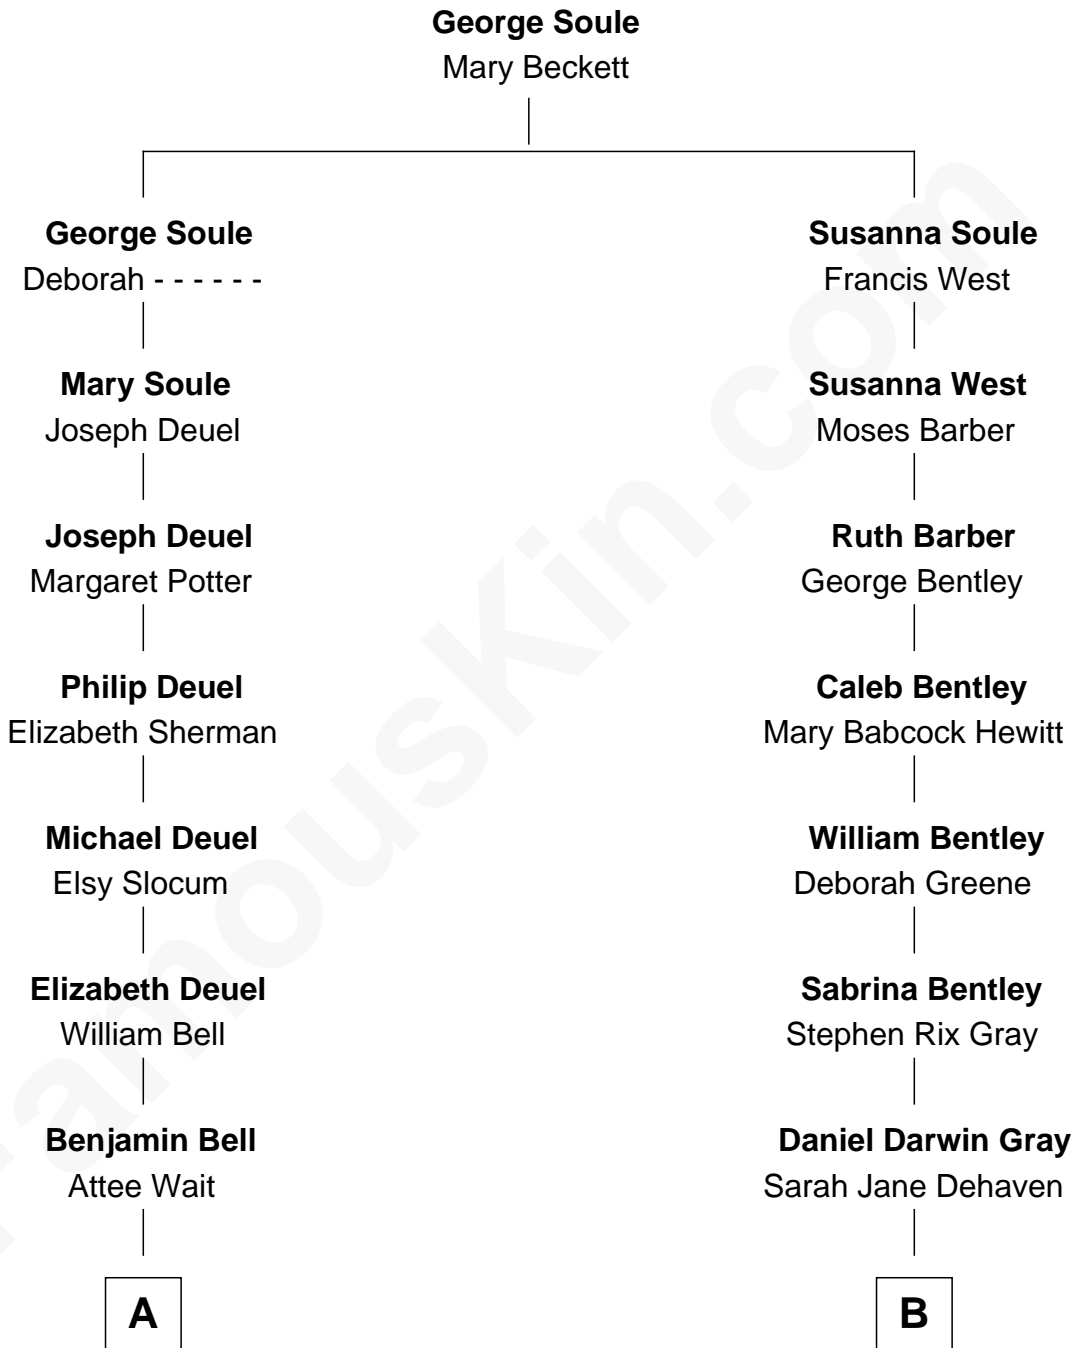

FamousKin.com

Relationship Chart of

Vanessa Hudgens

TV, Movie and Stage Actress

10th cousin 2 times removed of

Linda Gray

TV and Movie Actress

A

Polly Bell

Ira H. Sessions

Lucy Eva Sessions

William Riley Pemberton

Freda Colene Pemberton

Dawsey Karnes

Bonnie Lee Karnes

John Robert Hudgens

Gregory Thomas Hudgens

Gina Alda Guangco

Vanessa Hudgens

TV, Movie and Stage Actress

B

Alonzo William Gray

Otilia Helena Adderley

Leslie Vincent Gray