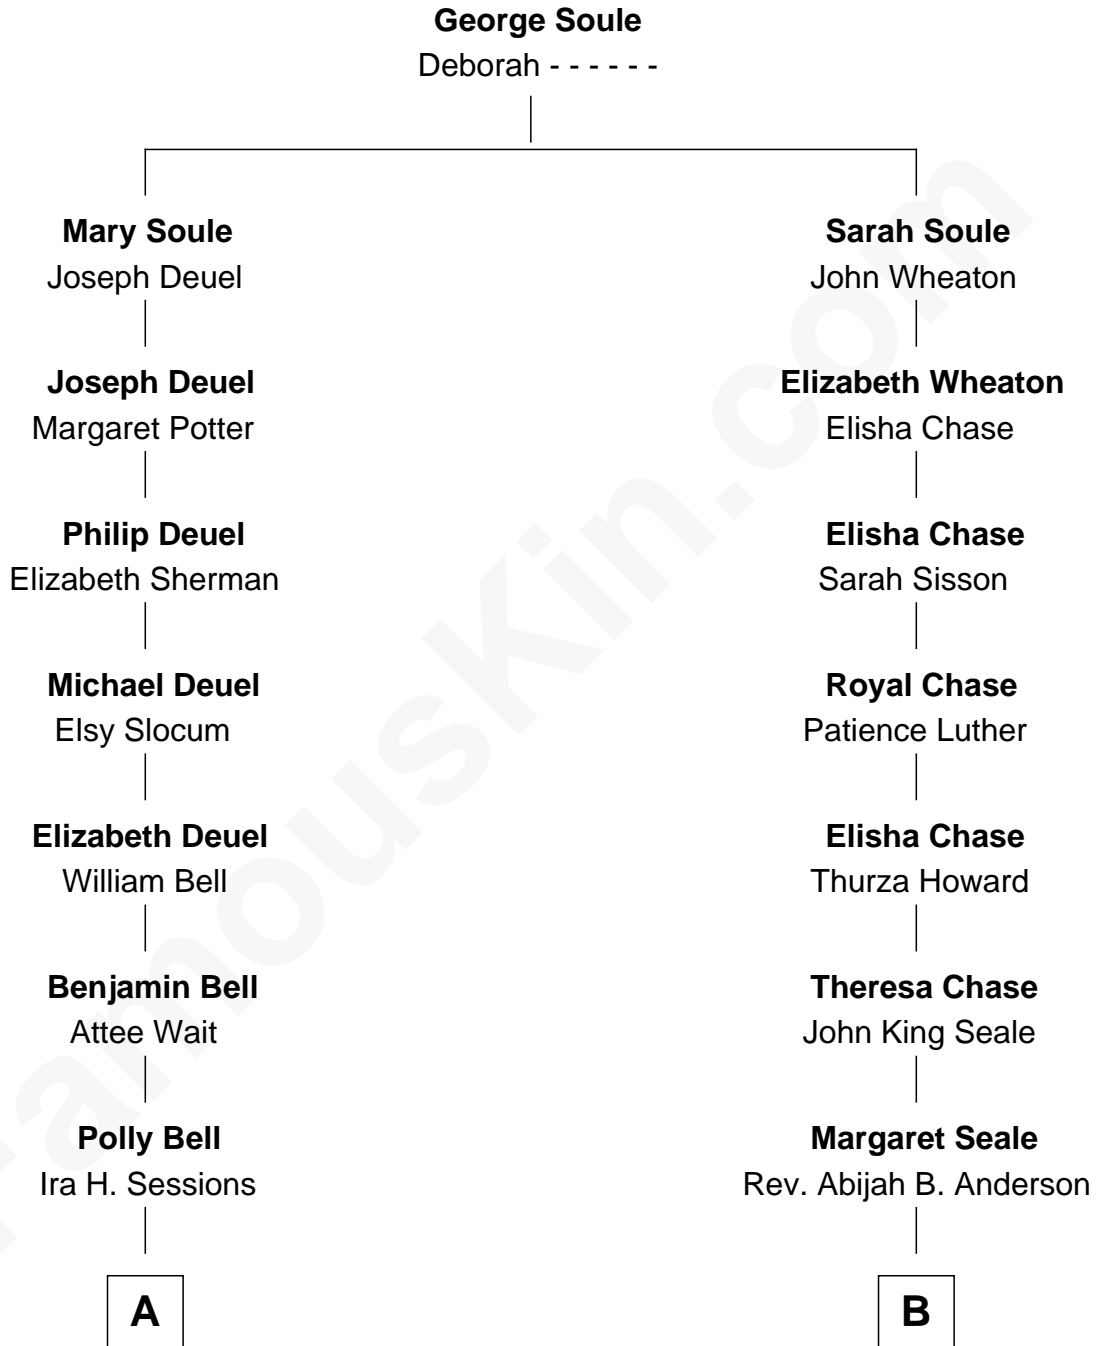

FamousKin.com

Relationship Chart of

Vanessa Hudgens

TV, Movie and Stage Actress

8th cousin 3 times removed of

John Howard Pyle

9th Governor of Arizona

A

Lucy Eva Sessions
William Riley Pemberton

Freda Colene Pemberton
Dawsey Karnes

Bonnie Lee Karnes
John Robert Hudgens

Gregory Thomas Hudgens
Gina Alda Guangco

Vanessa Hudgens
TV, Movie and Stage Actress

B

Mary Sue Anderson
Rev. Thomas Miller Pyle