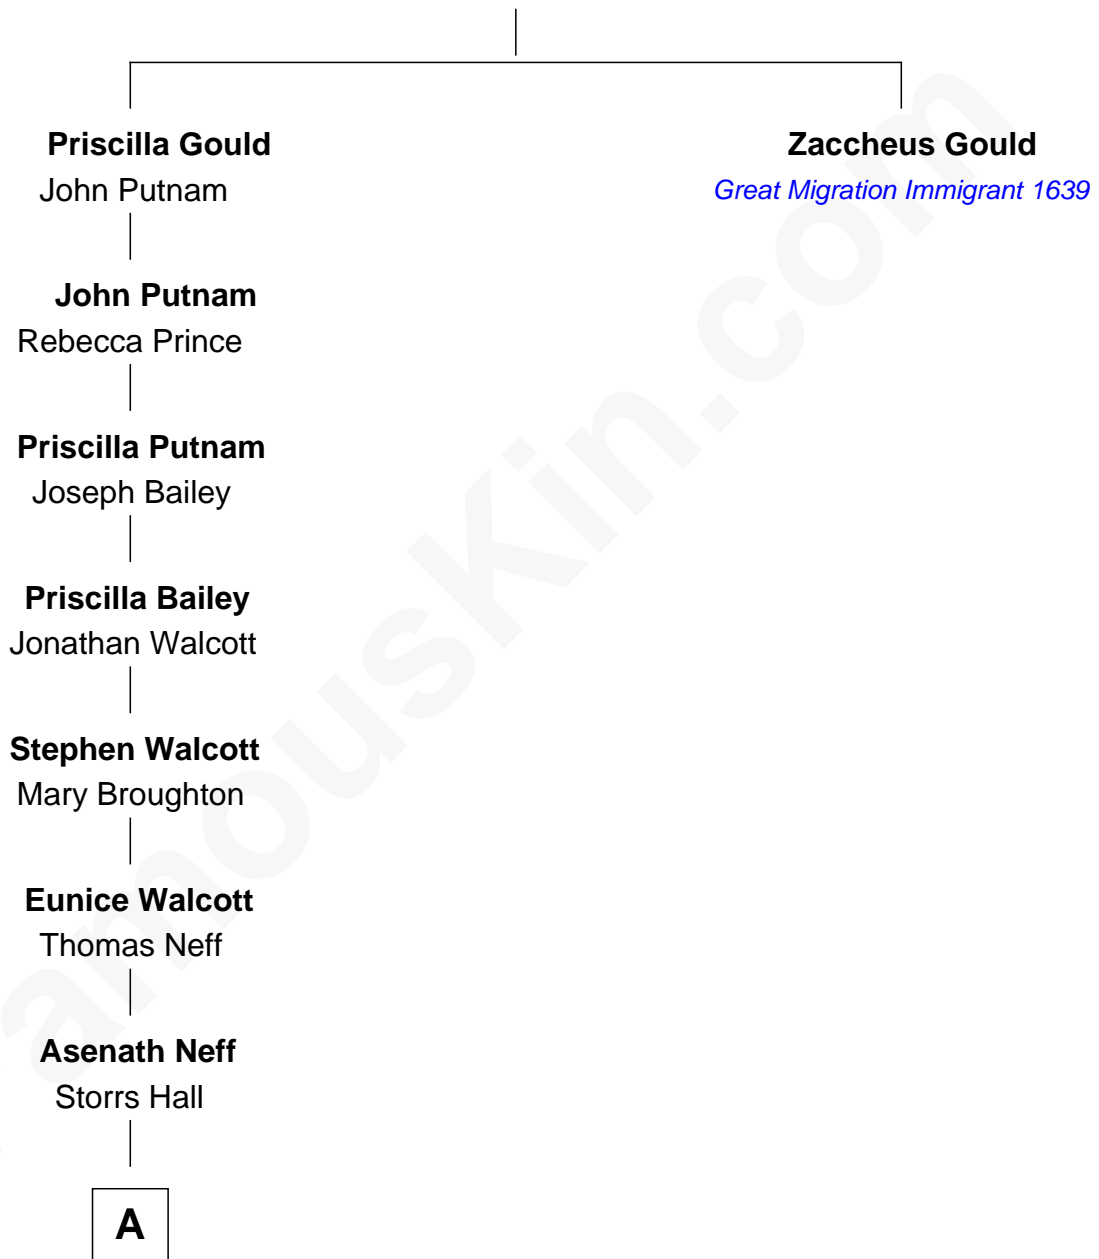

FamousKin.com Relationship Chart of

Vanessa Hudgens

TV, Movie and Stage Actress

11th great-grandniece of

Zaccheus Gould

(c1589 - c1668) - Great Migration Immigrant 1639

Richard Gould

A

Asenath Hall
Rufus Sessions

Ira H. Sessions
Polly Bell

Lucy Eva Sessions
William Riley Pemberton

Freda Colene Pemberton
Dawsey Karnes

Bonnie Lee Karnes
John Robert Hudgens

Gregory Thomas Hudgens
Gina Alda Guangco