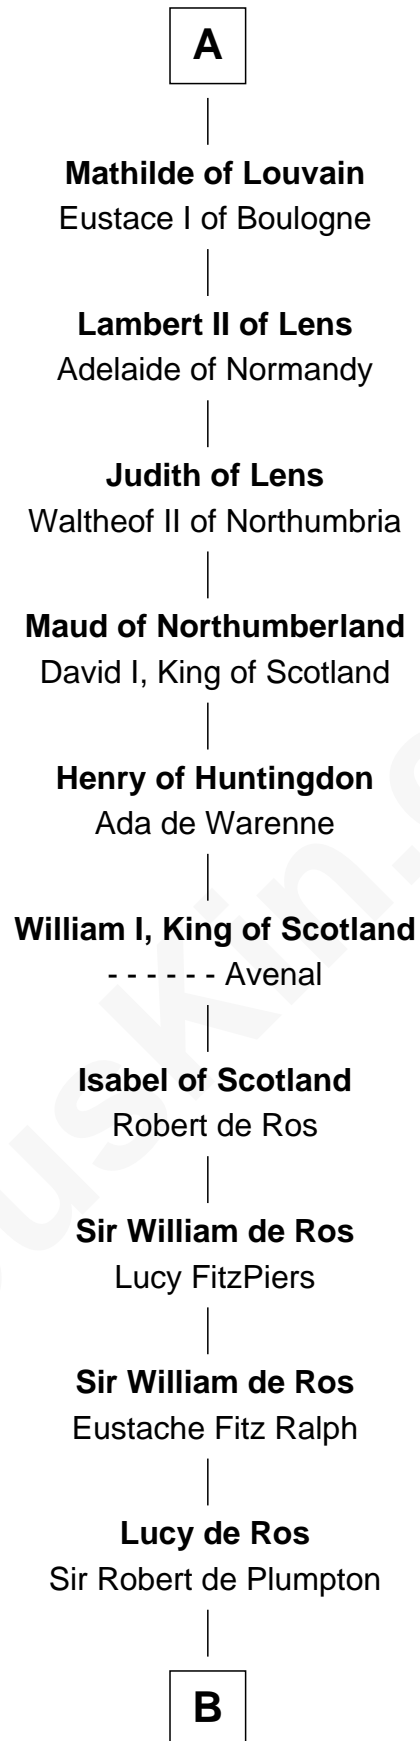

FamousKin.com Relationship Chart of

Vanessa Hudgens

TV, Movie and Stage Actress

40th Great-granddaughter of

Charlemagne

King of the Franks

B

Sir William de Plumpton

Mary - - - - -

Mary Worden

John Burgess

Martha Burgess

Samuel Storrs

Samuel Storrs

Mary Warner

Martha Storrs